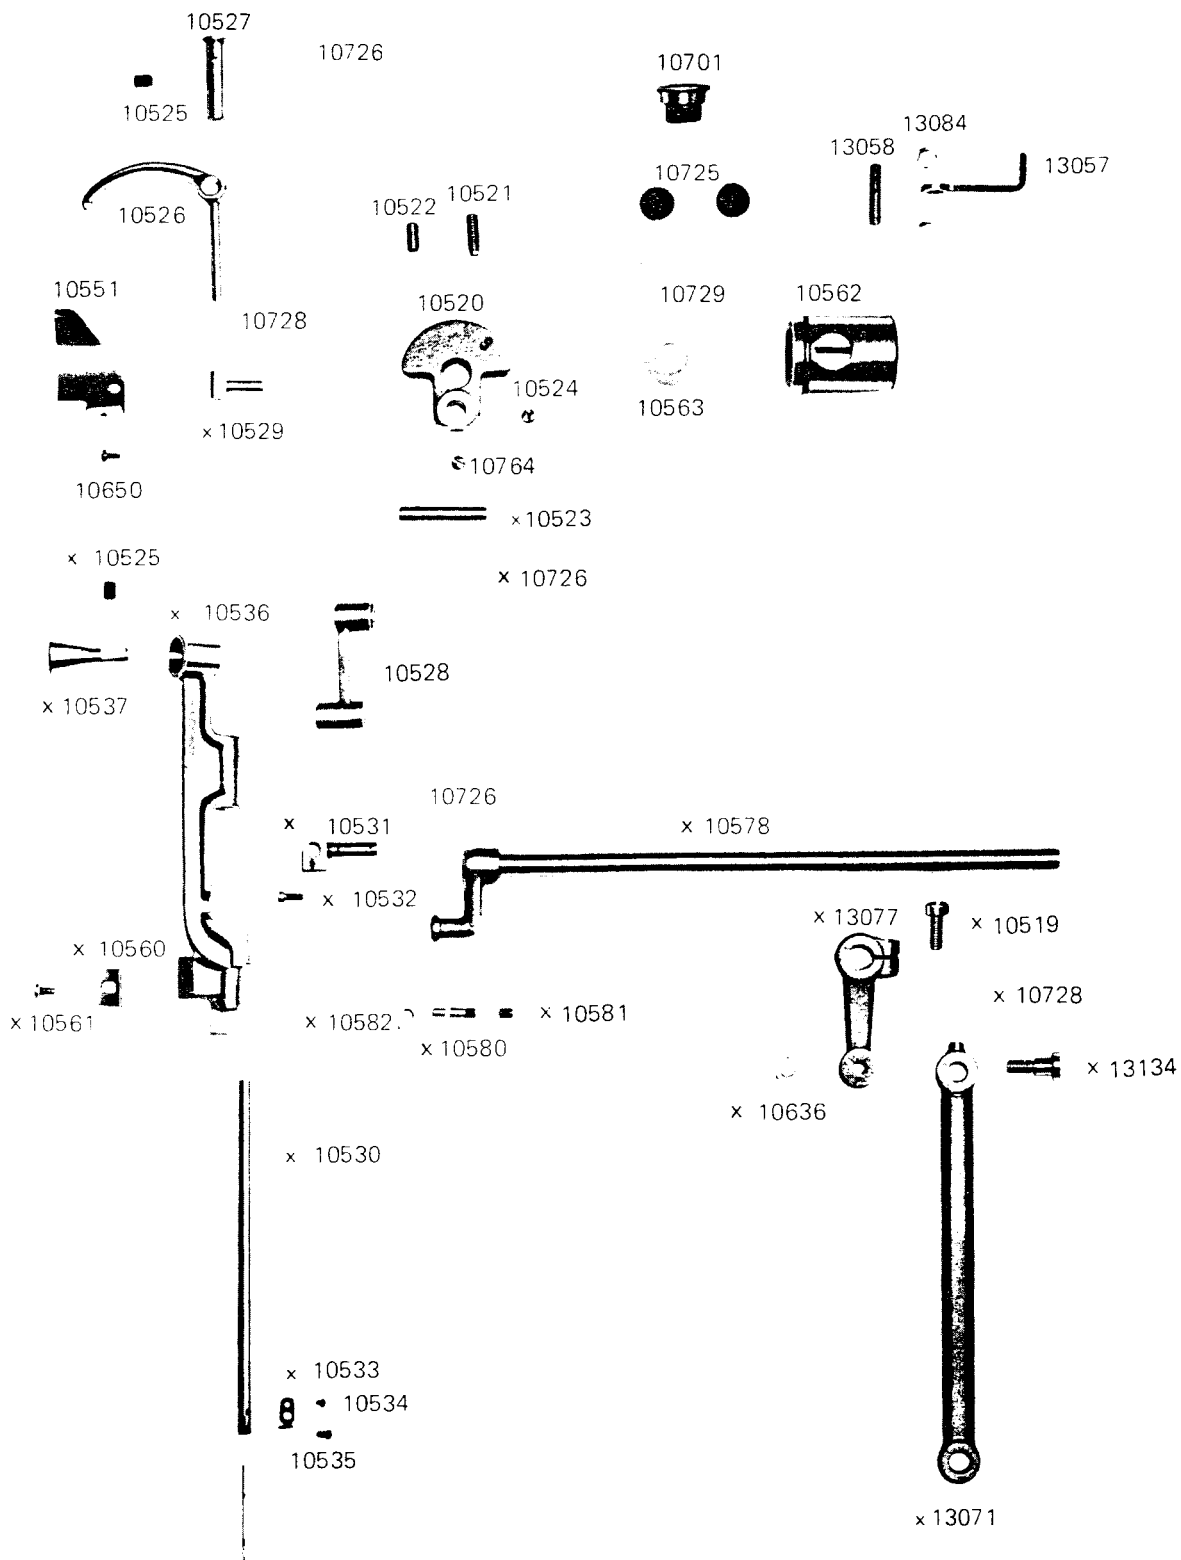

SINGER
153B8

INDEX

	Page
Thread take up lever, needle bar for all models 1 天秤・針棒関係	1
Arm shaft, feeding mechanism for 153B8 2 上軸・送り機構関係	2
Lifting lever, face plate, slide plate 3 弓、面板、差し板、ベース関係	3
Presser bar, lifting rock shaft, vibrating presser foot for 153B8 4 押え棒・横軸・中押え関係	4
Hook driving shaft, rotating hook, timing belt for all models 5 下軸、カム関係	5
Thread tension, feed driving rock shaft, feeder, needle plate 6 糸掛、糸調子、送り竿関係	6
Accessories 7 附属関係	7
Reverse stitch mechanism for 153B8B 8	8
Special parts for 153B1 12 153B1専用部品	12
Belt guard 13 ベルトガード	13

153B8

THREAD TAKE UP LEVER, NEEDLE BAR, ETC.

Cat. No. 3355

NOTE! WHEN ORDERING PARTS
PREFIX ALL NUMBERS BY
CS, EXAMPLE CS_

Parts marked X are not necessary for 153B1

×印は 必要

ARM SHAFT, FEEDING MECHANISM
FOR 153B8

2

NOTE! WHEN ORDERING PARTS PREFIX ALL NUMBERS BY CS, EXAMPLE CS_

3

弓、面板、差し板、ベース関係 LIFTING LEVER, FACE PLATE, SLIDE PLATE

NOTE! WHEN ORDERING PARTS PREFIX ALL NUMBERS BY CS, EXAMPLE CS_

Parts marked X are not necessary for 153B1

NOTE! WHEN ORDERING PARTS PREFIX ALL NUMBERS BY CS, EXAMPLE CS_____

Parts marked o are for 153B1 only
Parts marked * are for 153B8 only