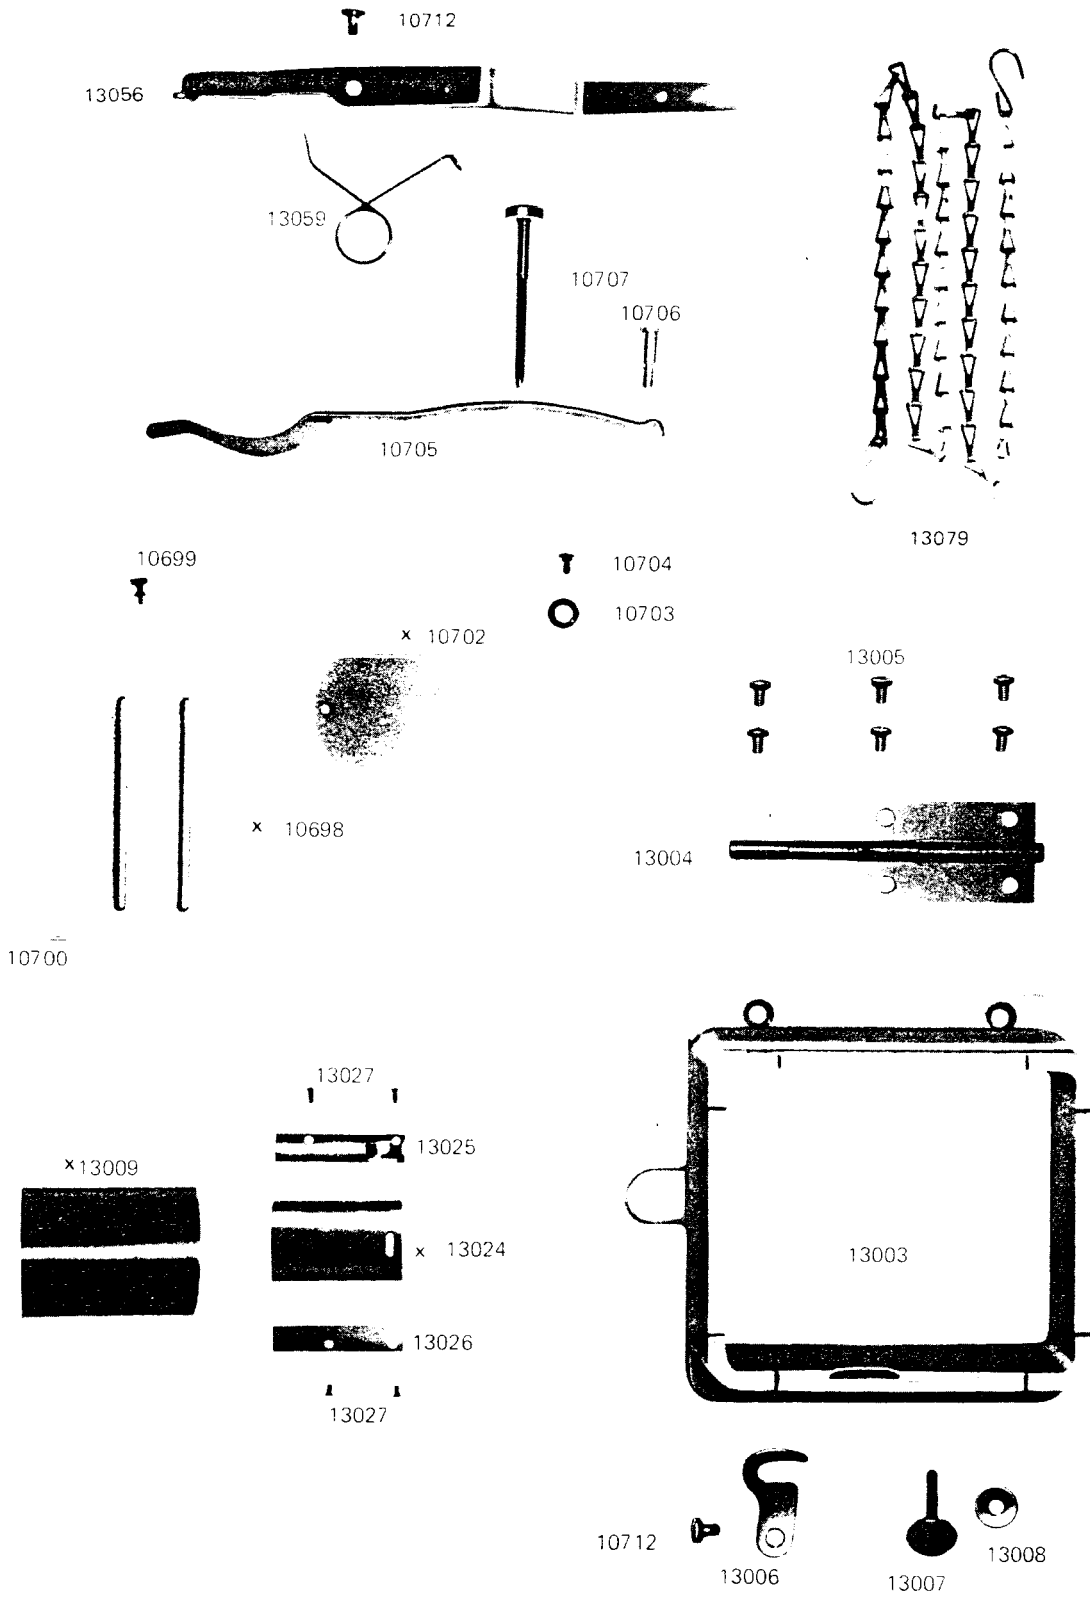

SINGER
153B8

INDEX

	Page
Thread take up lever, needle bar for all models 1 天秤・針棒関係	1
Arm shaft, feeding mechanism for 153B8 2 上軸・送り機構関係	2
Lifting lever, face plate, slide plate 3 弓、面板、差し板、ベース関係	3
Presser bar, lifting rock shaft, vibrating presser foot for 153B8 4 押え棒・横軸・中押え関係	4
Hook driving shaft, rotating hook, timing belt for all models 5 下軸、カム関係	5
Thread tension, feed driving rock shaft, feeder, needle plate 6 糸掛、糸調子、送り竿関係	6
Accessories 7 附属関係	7
Reverse stitch mechanism for 153B8B 8	8
Special parts for 153B1 12 153B1専用部品	12
Belt guard 13 ベルトガード	13

153B8

THREAD TAKE UP LEVER, NEEDLE BAR, ETC.

Cat. No. 3355

NOTE! WHEN ORDERING PARTS
PREFIX ALL NUMBERS BY
CS, EXAMPLE CS_

Parts marked X are not necessary for 153B1

×印は 必要

ARM SHAFT, FEEDING MECHANISM
FOR 153B8

2

NOTE! WHEN ORDERING PARTS PREFIX ALL NUMBERS BY CS, EXAMPLE CS_

3

弓、面板、差し板、ベース関係 LIFTING LEVER, FACE PLATE, SLIDE PLATE

NOTE! WHEN ORDERING PARTS PREFIX ALL NUMBERS BY CS, EXAMPLE CS_

Parts marked X are not necessary for 153B1