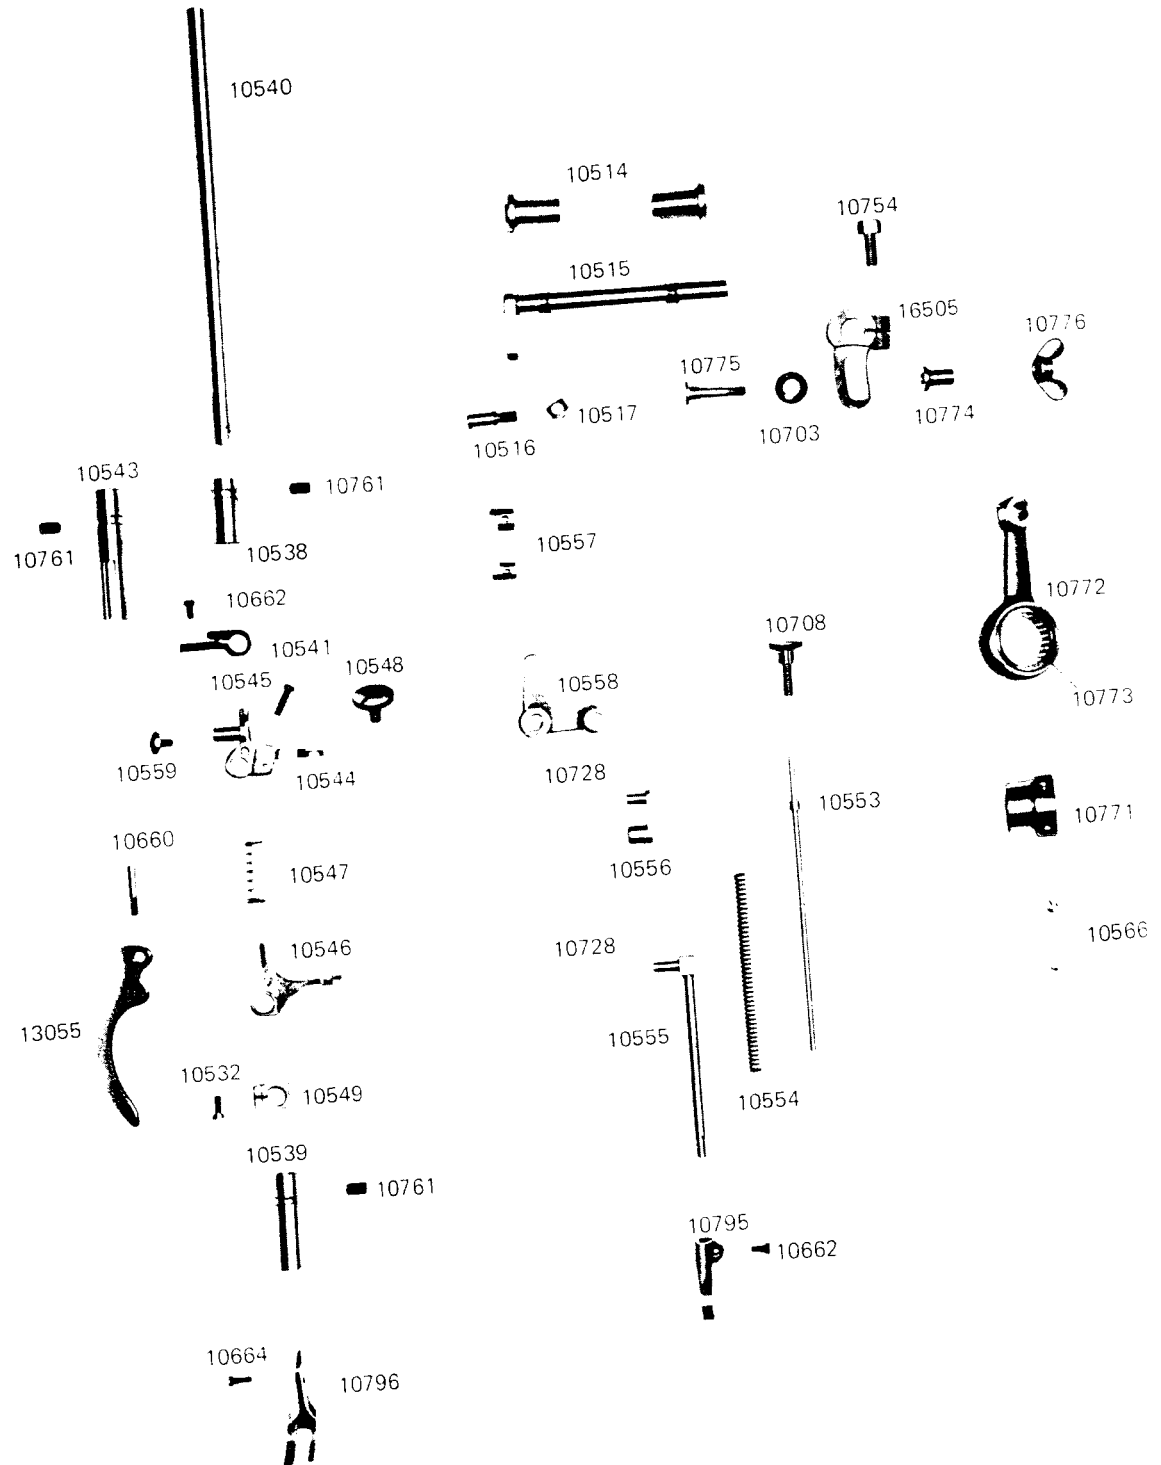

PRESSER BAR, LIFTING ROCK SHAFT, VIBRATING PRESSER FOR 153B8

NOTE! WHEN ORDERING PARTS PREFIX ALL NUMBERS BY CS, EXAMPLE CS—