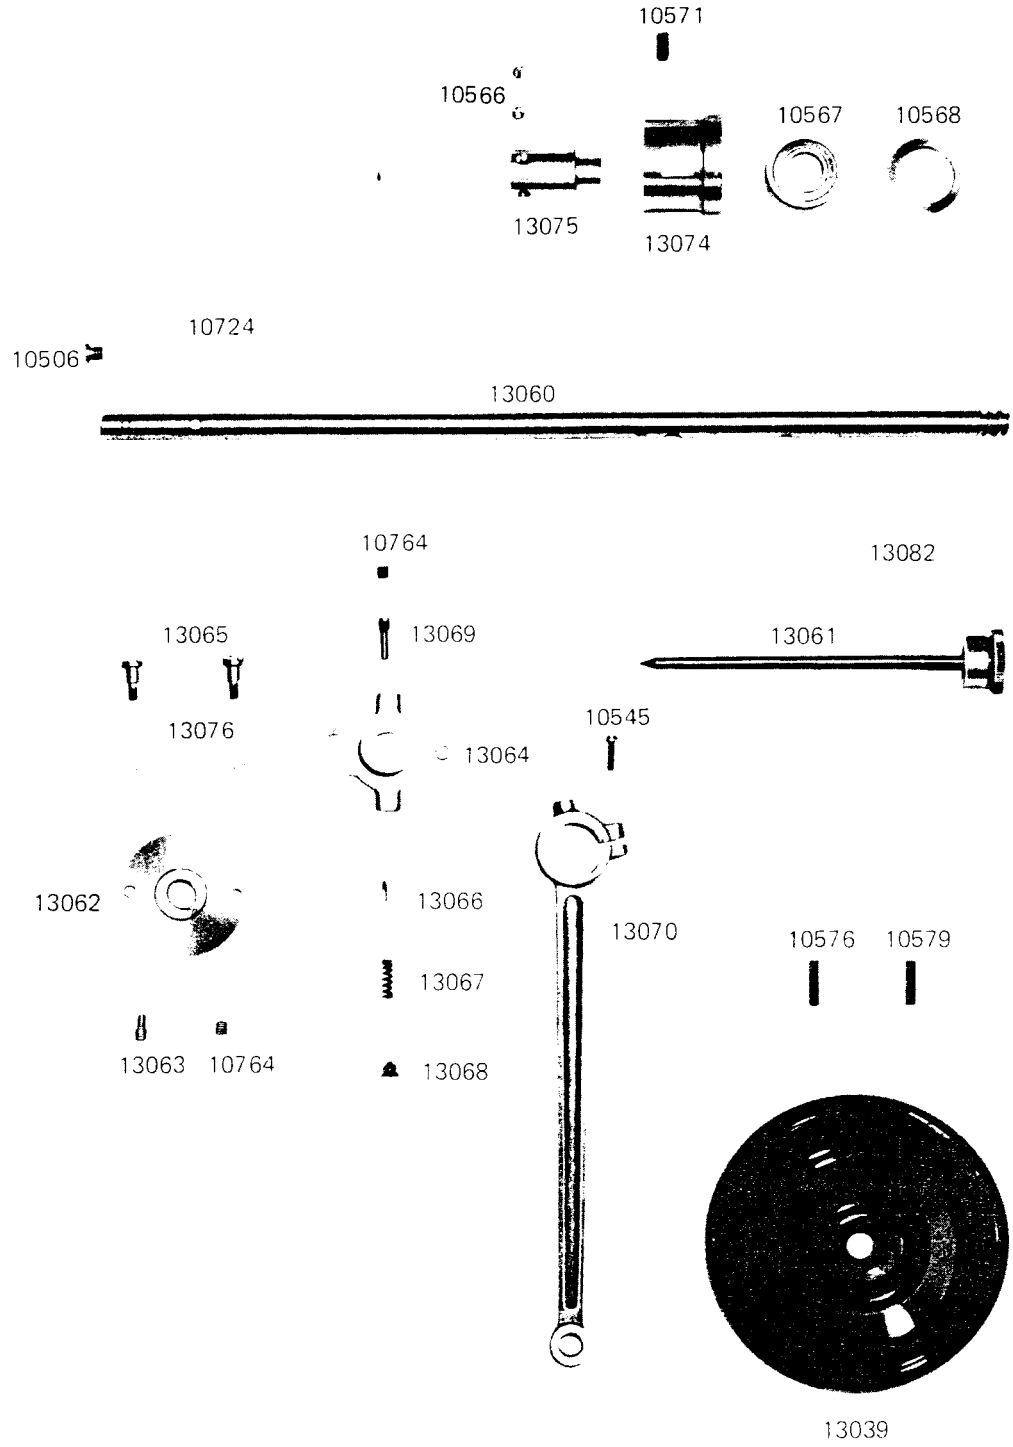

SINGER
153B8

INDEX

	Page
Thread take up lever, needle bar for all models 1 天秤・針棒関係	1
Arm shaft, feeding mechanism for 153B8 2 上軸・送り機構関係	2
Lifting lever, face plate, slide plate 3 弓、面板、差し板、ベース関係	3
Presser bar, lifting rock shaft, vibrating presser foot for 153B8 4 押え棒・横軸・中押え関係	4
Hook driving shaft, rotating hook, timing belt for all models 5 下軸、カム関係	5
Thread tension, feed driving rock shaft, feeder, needle plate 6 糸掛、糸調子、送り竿関係	6
Accessories 7 附属関係	7
Reverse stitch mechanism for 153B8B 8	8
Special parts for 153B1 12 153B1専用部品	12
Belt guard 13 ベルトガード	13

153B8

THREAD TAKE UP LEVER, NEEDLE BAR, ETC.

Cat. No. 3355

NOTE! WHEN ORDERING PARTS
PREFIX ALL NUMBERS BY
CS, EXAMPLE CS_

Parts marked X are not necessary for 153B1

×印は 必要

ARM SHAFT, FEEDING MECHANISM
FOR 153B8

2

NOTE! WHEN ORDERING PARTS PREFIX ALL NUMBERS BY CS, EXAMPLE CS_

3

弓、面板、差し板、ベース関係 LIFTING LEVER, FACE PLATE, SLIDE PLATE

NOTE! WHEN ORDERING PARTS PREFIX ALL NUMBERS BY CS, EXAMPLE CS_

Parts marked X are not necessary for 153B1