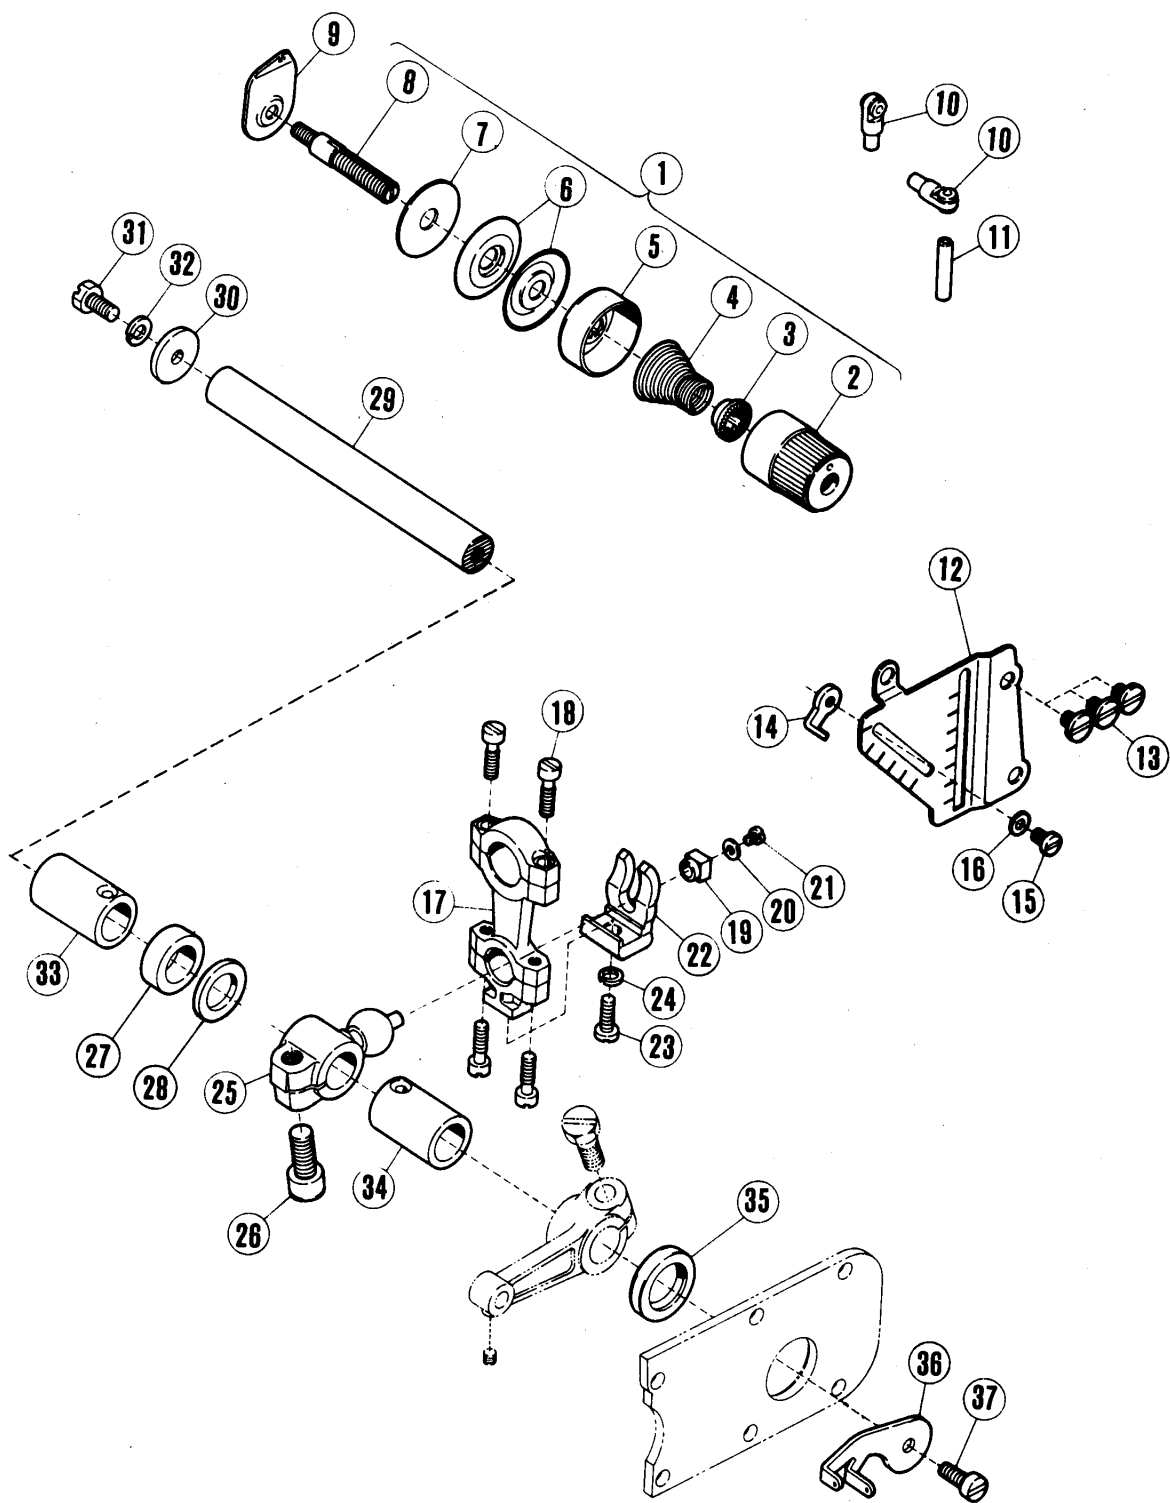

②⑧= E T52-○○○/514に使用。

②⑧= for ET52-○○○/514.

上ルーパ-機構(1)

UPPER LOOPER DRIVE MECHANISM(1)

REF. NO.	PART NO.	メイシヨク	NAME	QT.
1	210531	イトチヨウシ(クミ)(シヤク)	THREAD TENSION COMPLETE	1
2	208447	チヨウシナツト	POST NUT	1
3	208448	トメハ°イフ°	SPRING BUSHING	1
4	201068	アツシユクハ°ネ(シヤク)	TENSION SPRING (LIGHT)	1
5	208450	イトチヨウシ ハ°ネ ウケサマ	CAP	1
6	210319	チヨウシサマ	DISC	2
7	208449	フェルト	FELT	1
8	5082A	チヨウシネツク	SCREW STUD	1
9	202849	イトチヨウシタ°イ	TENSION GUIDE	1
10	201439A	イトミチ	EYELET	2
11	204657	イトミチハ°イフ°	THREAD TUBE	1
12	210349	イトミチトリツケイタ	LOOPER THREAD GUIDE PLATE	1
13	2905	ヒラネシ°/C5	SCREW	3
14	210350	イトミチ/ウクル-ハ°-	UPPER LOOPER THREAD GUIDE	1
15	,5519	ヒラネシ°/C3	SCREW	1
16	202875	ワカカネ	WASHER	1
17	210091	ロツト°/ウクル-ハ°-	CONNECTION/LOWER LOOPER DRIVE	1
18	5376	ヒラネシ°/C4	SCREW	4
19	210093	カクコ°マ/ウクル-ハ°-ロツト°	BLOCK/CONNECTION	1
20	210585	ワカカネ	WASHER	1
21	1231	ヒラネシ°/C1	SCREW	1
22	210092	ワリト°メ	GUIDE/CONNECTION	1
23	5546	ヒラネシ°/C5	SCREW	1
24	202286	ハ°ネワカカネ	WASHER	1
25	210731	クラック/ウクル-ハ°-/H	CRANK/UPPER LOOPER/HI LIFT	1
26	5457	ヒラネシ°/C9	SCREW	1
27	210267	ワカカネ	WASHER	1
28	206180	ワカカネ	THRUST WASHER	1
29	210099	シ°ク/ウクル-ハ°-	SHAFT/UPPER LOOPER DRIVE	1
30	210100	ワカカネ	WASHER	1
31	2193	ロツカクネシ°/C5	SCREW	1
32	202286	ハ°ネワカカネ	WASHER	1
33	210102	ワ°ツシ	BUSHING	1
34	210101	ワ°ツシ	BUSHING	1
35	210103	オイルシール	OIL SEAL	1
36	211659	イトクリ/ウクル-ハ°-	UPPER LOOPER THREAD TAKEUP	1
37	2902	ヒラネシ°/C5	SCREW	1