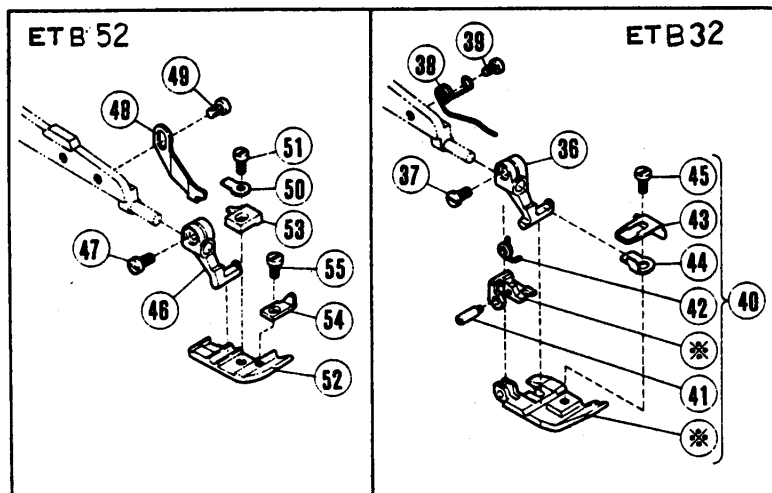

ETB 押工機構 (ETF: 30頁に掲載)

Ⓒの素子部品の内、※印付パーツは単品で販売できません。
Parts of Ⓒ marked with ※ cannot be supplied individually.

REF. NO.	PART NO.	メキシコ	NAME	QT.
1	211636	レバー(クミ)アシアケ	LEVER COMPLETE	1
2	2285	タツツキネシ/C9	SCREW	1
3	211637	ネシヨハネ	SPRING	1
4	5481	ヒツツキネシ	SCREW	1
5	210335	リンク/アシアケレバー	LINK/FOOT LIFT LEVER	1
6	212050	レバー/オウエアケ	LEVER/FOOT LIFT	1
7	5594	ヒラネシ	SCREW	1
8	212051	アツシクハネ	SPRING	1
9	5503	ロツカクネシ/C5	SCREW	1
10	3044	ロツカクナツ/C5	NUT	1
11	210728	カラ-	THRUST COLLAR	1
12	5292	トメネシ/C3	SCREW	2
13	212048	フツツ	BUSHING	1
14	2133-1	ヒラネシ/C5	SCREW	1
15	212047	シャク/オウエアケ	SHAFT/PRESSER ARM	1
16	210321	オウエ アケ	PRESSER ARM	1
17	212049	オウエアケヒツツ	PRESSER ARM HINGE	1
18	210323	ハイコウヒツツ	PIN	1
19	5292	トメネシ/C3	SCREW	1
20	202451	チエツカツター	CHAINCUTTER	1
21	2921	ヒラネシ/C3	SCREW	1
22	210517	ストッパ-/オウエアケ	STOPPER/PRESSER ARM	1
23	5117	ヒラネシ/C5	SCREW	2
24	212052	レバー	LEVER	1
25	5594	ヒラネシ	SCREW	1
26	5596	ヒツツキネシ	SCREW	1
27	208537	オウエアケ(クミ)	PRESSER BAR COMPLETE	1
28	211941	アツシクハネ	SPRING	1
29	208774	チヨウセツネシ	THUMB SCREW	1
30	202645	シャク/テアケ	PLUNGER	1
31	201395	アツシクハネ	SPRING	1
32	208599	フツツ	BUSHING	1
33	5029	ヒラネシ/C3	SCREW	1
34	211657	レバー/テアケ	HAND LIFT LEVER	1
35	202647A	スワッシュ/ヒツツ	PIN	1
36	212062	フツツ/オウエ	PRESSER FOOT BRACKET	1
37	5328	ヒラネシ/C4	SCREW	1
38	212063	ネシヨハネ	SPRING	1
39	2921	ヒラネシ/C3	SCREW	1
40	XXXXXX	オウエ(クミ)	PRESSER FOOT COMPLETE	1
41	212059	タツツキヒツツ	PIN	1
42	212060	ネシヨハネ	SPRING	1
43	212061	ネシヨオウエ	FABRIC GUARD	1
44	211917	トリツケイタ	SET PLATE	1
45	2921	ヒラネシ/C3	SCREW	1
46	208525	フツツ/オウエ	PRESSER FOOT HOLDER	1
47	5328	ヒラネシ/C4	SCREW	1
48	212069	ストッパ-	STOPPER	1
49	2921	ヒラネシ/C3	SCREW	1
50	201156	オウエトリツケイタ	SET PLATE/PRESSER FOOT	1
51	5089	ヒラネシ	SCREW	1
52	XXXXXX	オウエ	PRESSER FOOT	1
53	XXXXXX	オウエフ	FINGER	1
54	211557	ネシヨオウエ	FABRIC GUARD	1
55	1333	ヒラネシ/C1	SCREW	1