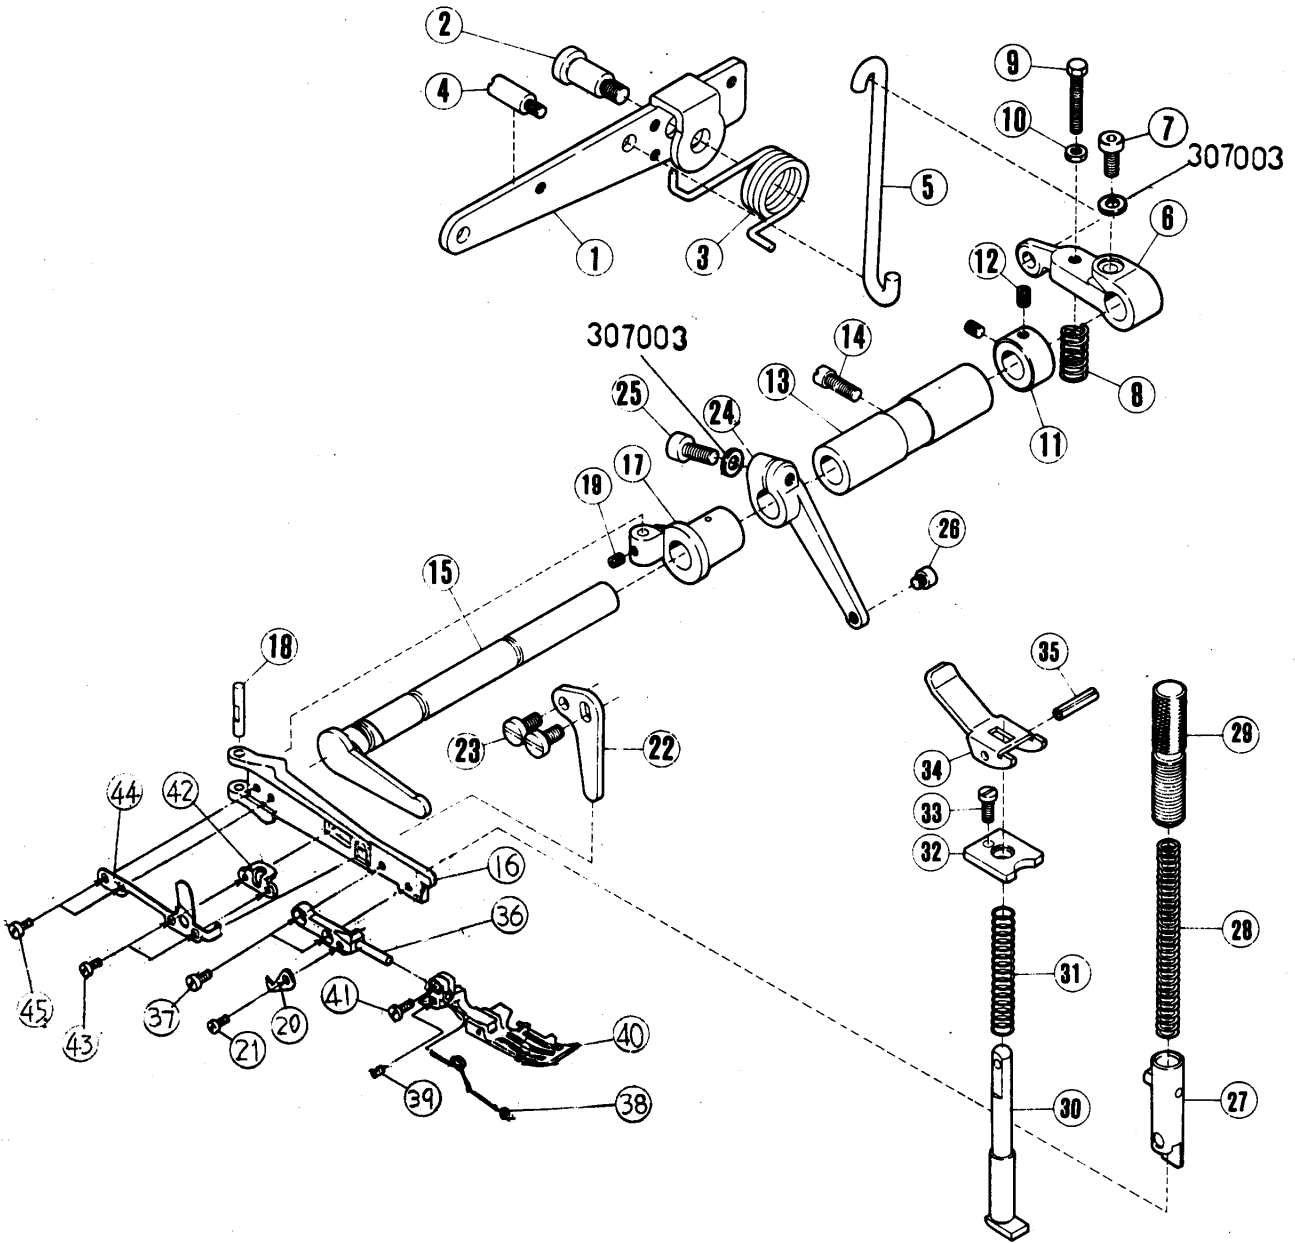

ETF 押工機構 (ETB: 46頁に掲載)

REF. NO.	PART NO.	メイシヨク	NAME	QT.
1	211636	レハ^ニ- (クミ) アシアケ^ニ	LEVER COMPLETE	1
2	2285	タ^ニツキネシ^ニ / C9	SCREW	1
3	211637	ネシ^ニリハ^ニネ	SPRING	1
4	5481	ヒ^ニツキネシ^ニ	SCREW	1
5	210335	リンク / アシアケ^ニレハ^ニ-	LINK / FOOT LIFT LEVER	1
6	212050	レハ^ニ- / オサエアケ^ニ	LEVER / FOOT LIFT	1
7	5594	ヒラネシ^ニ	SCREW	1
8	212051	アツシ1クハ^ニネ	SPRING	1
9	5503	ロツカクネシ^ニ / C5	SCREW	1
10	3044	ロツカクナツト / C5	NUT	1
11	210728	カラ-	THRUST COLLAR	1
12	5292	トメネシ^ニ / C3	SCREW	2
13	212048	フ^ニツシ	BUSHING	1
14	2133-1	ヒラネシ^ニ / C5	SCREW	1
15	212047	シャク / オサエタ^ニイ	SHAFT / PRESSER ARM	1
16	211823	オサエ タ^ニイ	PRESSER ARM	1
17	212049	オサエタ^ニイヒンシ^ニ	PRESSER ARM HINGE	1
18	210323	ハ^ニコウヒ^ニン	PIN	1
19	5292	トメネシ^ニ / C3	SCREW	1
20	202451	チエインカツター	CHAINCUTTER	1
21	2921	ヒラネシ^ニ / C3	SCREW	1
22	210517	ストツハ^ニ- / オサエタ^ニイ	STOPPER / PRESSER ARM	1
23	5117	ヒラネシ^ニ / C5	SCREW	2
24	212052	レハ^ニ-	LEVER	1
25	5594	ヒラネシ^ニ	SCREW	1
26	5596	ヒ^ニツキネシ^ニ	SCREW	1
27	208537	オサエネ^ニウ (クミ)	PRESSER BAR COMPLETE	1
28	211941	アツシ1クハ^ニネ	SPRING	1
29	208774	チヨウセツネシ^ニ	THUMB SCREW	1
30	202645	シャク / テア^ニ	PLUNGER	1
31	201395	アツシ1クハ^ニネ	SPRING	1
32	208599	フ^ニツシ	BUSHING	1
33	5029	ヒラネシ^ニ / C3	SCREW	1
34	211657	レハ^ニ- / テアケ^ニ	HAND LIFT LEVER	1
35	202647A	入^ニフ^ニリンク^ニヒ^ニン	PIN	1
36	212420	フ^ニラケツト / オサエ	PRESSER FOOT BRACKET	1
37	5089	ヒラネシ^ニ / C3	SCREW	2
38	212476	ネシ^ニリハ^ニネ	SPRING	1
39	1459	ヒラネシ^ニ / C4	SCREW	1
40	XXXXXX	オサエ (クミ)	PRESSER FOOT COMPLETE	1
41	5328	ヒラネシ^ニ / オサエ	SCREW	1
42	212439	ア^ニテカ^ニネ	SCREW	1
43	5030	ヒラネシ^ニ / C1	SCREW	2
44	212438	イ^ニタバ^ニネ	SCREW	1
45	5299	ヒラネシ^ニ / C4	SCREW	2

上送り機構 (1)

TOP FEED MECHANISM (1)

46	212404	ジク / ウワオクリジョウゲ	SHAFT	1
47	212015	ローラ-	ROLLER	1
48	5597	ヒラネシ^ニ	SCREW	1
49	212154	フ^ニツシ	BUSHING	1
50	212405	スペーサー	SPACER	1
51	212447	ラツク	LATCH	1
52	307003	ワッシャー	WASHER	1
53	5568	ヒラネシ^ニ	SCREW	1
54	212445	クランク	LEVER	1
55	212446	クランク アンナイ	GUIDE	1
56	5089	ヒラネシ^ニ	SCREW	1
57	210297	フ^ニツシ	BUSHING	1