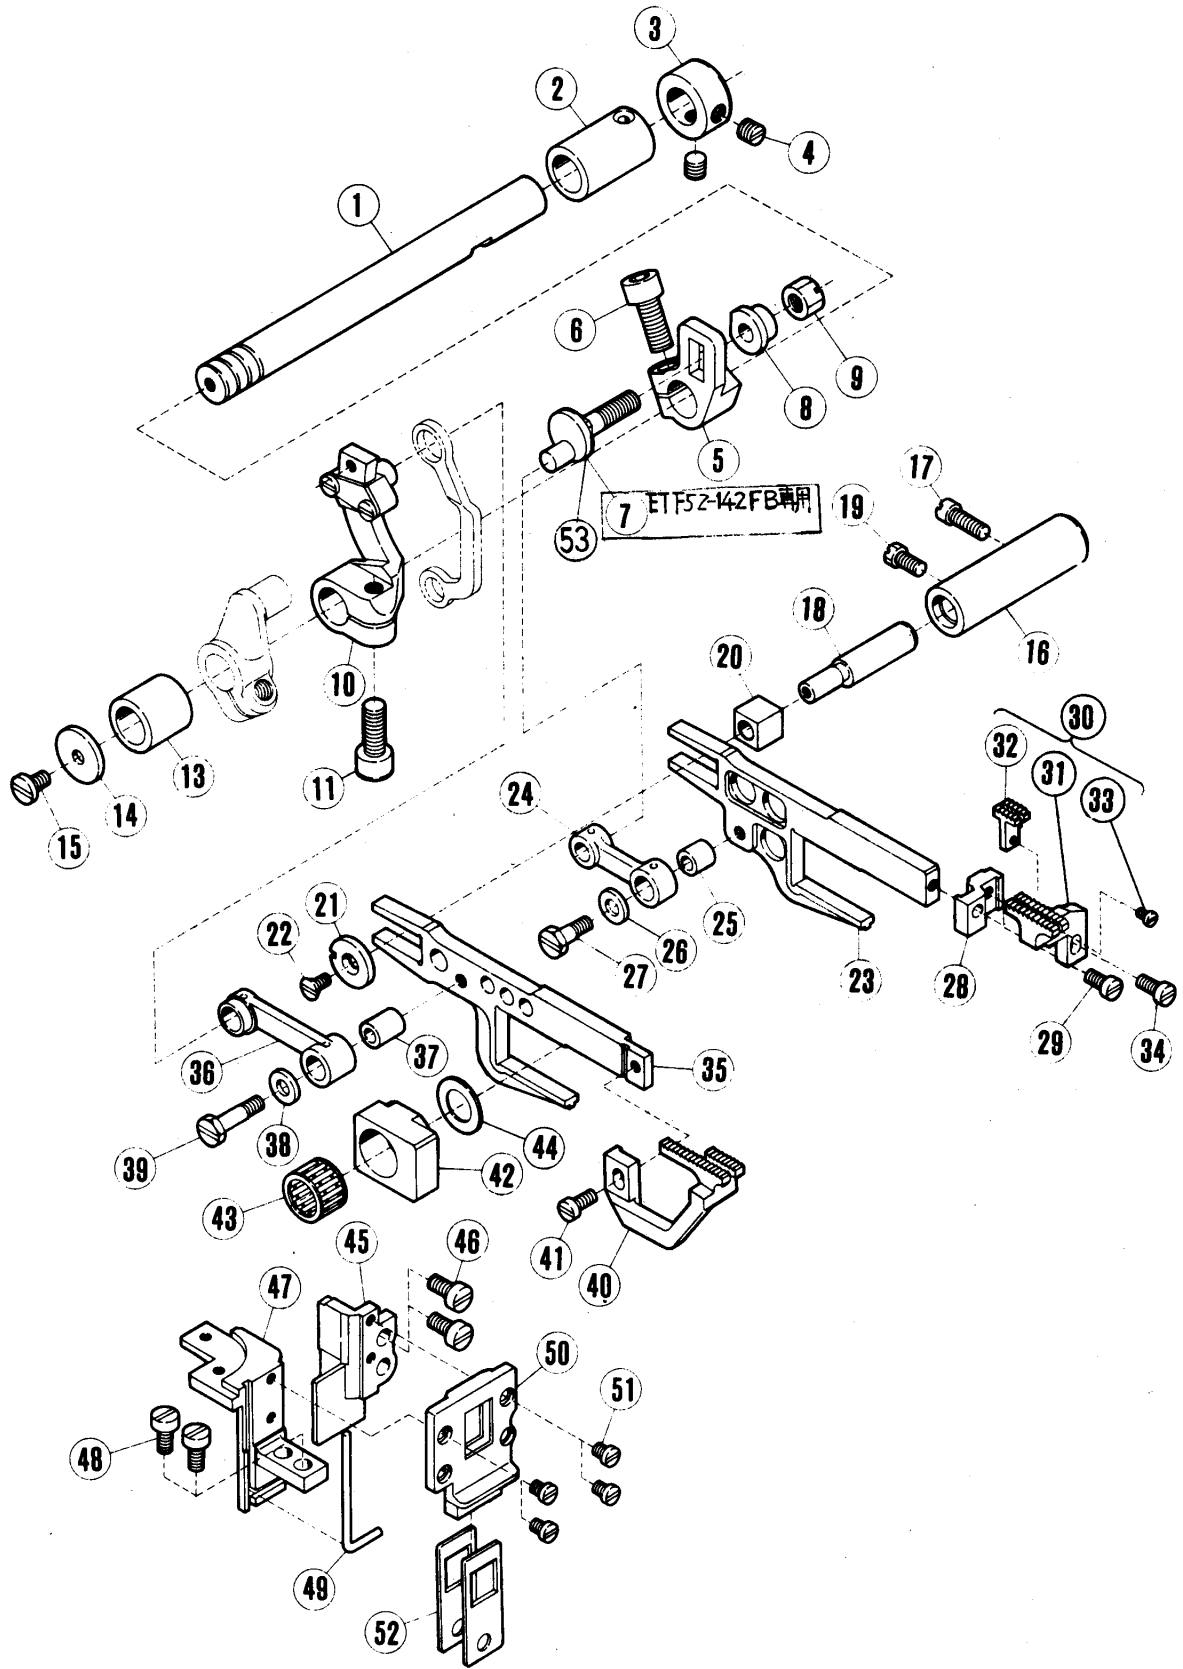

送り機構(2)

FEED MECHANISM(2)

REF. NO.	PART NO.	マイシヨク	NAME	QT.
1	212028	ｼｼｸ/ｼｸ4	SHAFT/FEED	1
2	210102	ﾌﾞｯｼﾞ	BUSHING	1
3	201635	ｶﾗ-	COLLAR	1
4	5060	ﾄﾒｼｼﾞ/Ｃ8	SCREW	2
5	210144	ｸﾗﾝｸ/ｼﾞｭｸﾘ	CRANK/MAIN FEED	1
6	5457	ﾋﾗﾈｼｼﾞ/Ｃ9	SCREW	1
7	210145	ｲｷｾﾝﾋﾟﾝ	PIN	1
8	210146	ｼﾞｶｶﾈ	WASHER	1
9	5455	ﾛｯｶｸｼｼﾞ/Ｃ8	NUT	1
10	210152	ｸﾗﾝｸ(ｸﾐ)/ｼﾞｭｸﾘ	CRANK COMPLETE/DIFF. FEED	1
11	5457	ﾋﾗﾈｼｼﾞ/Ｃ9	SCREW	1
13	210143	ﾌﾞｯｼﾞ	BUSHING	1
14	210100	ｼﾞｶｶﾈ	WASHER	1
15	4009-1	ﾋﾗﾈｼｼﾞ/Ｃ5	SCREW	1
16	204129A	ｼｼｸ/ｼｸﾘﾀﾞｲｱﾝﾀﾞｲ	BUSHING/FEED BAR GUIDE	1
17	2133-1	ﾋﾗﾈｼｼﾞ/Ｃ5	SCREW	1
18	204128A	ﾀﾞﾝｼﾞｷ	PIN	1
19	5084	ﾛｯｶｸｼｼﾞ/Ｃ5	SCREW	1
20	205418	ｶｸｼｼﾞ/ｼｸﾘﾀﾞｲｱﾝﾀﾞｲ	BLOCK/FEED BAR GUIDE	1
21	204439A	ｼﾞｶｶﾈ	WASHER	1
22	5317	ｼﾗﾈｼｼﾞ/Ｃ3	SCREW	1
23	210154	ｼﾞｭｸﾘﾀﾞｲ	MAIN FEED BAR	1
24	210147	ﾘﾝｸ/ｼﾞｭｸﾘｸﾗﾝｸ	LINK/MAIN FEED	1
25	210148	ﾌﾞｯｼﾞ	BUSHING	1
26	204115	ｼﾞｶｶﾈ	THRUST WASHER	1
27	5489	ﾛｯｶｸｼｼﾞ/Ｃ5	SCREW	1
28	210343	ｼﾞｭｸﾘﾊﾝ ﾑﾗｸｼ	BRACKET/MAIN FEED DOG	1
29	1175-2	ﾋﾗﾈｼｼﾞ/Ｃ4	SCREW	1
30	XXXXXX	ｼﾞｭｸﾘﾊﾝ(ｸﾐ)	MAIN FEED DOG COMPLETE	1
31	XXXXXX	ｼﾞｭｸﾘﾊﾝ	MAIN FEED DOG	1
32	XXXXXX	ｼﾞｼﾞｸﾘﾊﾝ	AUX. FEED DOG	1
33	5492	ﾋﾗﾈｼｼﾞ	SCREW	1
34	1175-2	ﾋﾗﾈｼｼﾞ/Ｃ4	SCREW	1
35	210155	ｼﾞｼﾞｸﾘﾀﾞｲ	DIFF FEED BAR	1
36	210153	ﾘﾝｸ/ｼﾞｼﾞｸﾘ	LINK/DIFF. FEED	1
37	204114	ﾌﾞｯｼﾞ	BUSHING	1
38	208245	ｼﾞｶｶﾈ	WASHER	1
39	5231	ﾛｯｶｸｼｼﾞ/Ｃ5	SCREW	1
40	XXXXXX	ｼﾞｼﾞｸﾘﾊﾝ	DIFF. FEED DOG	1
41	1175-2	ﾋﾗﾈｼｼﾞ/Ｃ4	SCREW	1
42	210156	ｶｸｼｼﾞ/ｼｸﾘｼﾞ	BLOCK/FEED BAR LIFT	1
43	206128	ﾆｰﾄﾞﾋﾟﾝ	NEEDLE BEARING	1
44	208235	ｼﾞｶｶﾈ	THRUST WASHER	1
45	210157	ｼｸﾘﾀﾞｲ ｱﾝﾀﾞｲ (ﾐｷ)	FEED BAR GUIDE RIGHT	1
46	5205	ﾋﾗﾈｼｼﾞ/Ｃ5	SCREW	2
47	210158	ｼｸﾘﾀﾞｲ ｱﾝﾀﾞｲ (ﾋﾀﾞ)	FEED BAR GUIDE LEFT	1
48	2902	ﾋﾗﾈｼｼﾞ/Ｃ5	SCREW	2
49	208168	ｵﾘﾝｸ	O RING	1
50	210160	ｱﾌﾗｷ	GUIDE/FEED BAR OIL SEAL	1
51	5346	ﾋﾗﾈｼｼﾞ/Ｃ3	SCREW	4
52	210159	ｼｸﾘﾀﾞｲ ｱﾌﾗｷ	FEED BAR OIL SEAL	2
53	212411	ｲｷｾﾝﾋﾟﾝ/ｼﾞｭｸﾘ	PIN	1