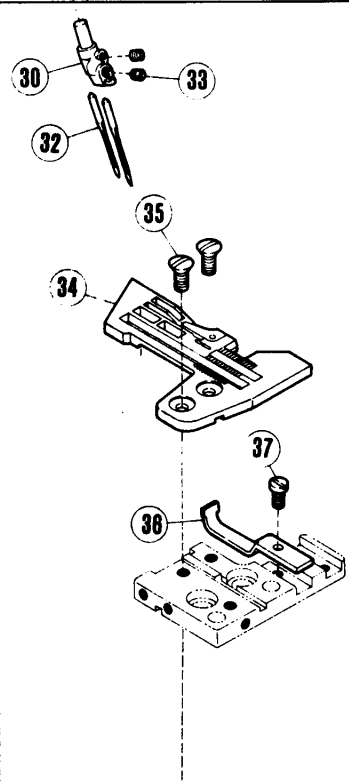

TABLE OF CONTENTS	Page
Machine bed frame	2 ~ 3
Cover(1)	4 ~ 5
Cover(2)	6 ~ 7
Crankshaft mechanism	8 ~ 9
Needle drive mechanism(1)	10 ~ 11
Needle drive mechanism(2)	12 ~ 13
Upper looper drive mechanism(1)	14 ~ 15
Upper looper drive mechanism(2)	16 ~ 17
Lower looper drive mechanism	18 ~ 19
ET32 chainstitch looper drive mechanism(1)	20 ~ 21
ET32 chainstitch looper drive mechanism(2)	22 ~ 23
Feed mechanism(1)	24 ~ 25
Feed mechanism(2)	26 ~ 27
Knife drive mechanism	28 ~ 29
Presser foot mechanism E T F	30 ~ 31
Presser foot mechanism E T B	46 ~ 47
Top feed mechanism	30 ~ 31
Top feed mechanism	32 ~ 33
Lubricating mechanism	34 ~ 35
Attachment(1)/HR device	36 ~ 37
Attachment(2)	38 ~ 39
Accessories	40 ~ 41
E T F gauge parts	42 ~ 45
E T B gauge parts	46 ~ 49
SHIRRING ATTACHMENT	42 ~ 43
Foot Lifter	48
Part number index	50 ~ 52

ET32
19 15 17

ET32.
二本針 ET52.
2-NDL ET52.
12

ET52
23 21 22

ET52

ET32

ET52

ET32

ETB32-452, -453 専用

ETB-452 453 は除く

⑨ = E T 32-○○○/515、オーバーロック側に使用。
① = E T 32-○○○/516・E T 52-○○○/514は 2ヶ使用。

⑨ = for the overlock of ET32-○○○/515.
① = for the overlock of ET32-○○○/516 and for ET52-○○○/514. 2 pieces used.

針振り機構(2)