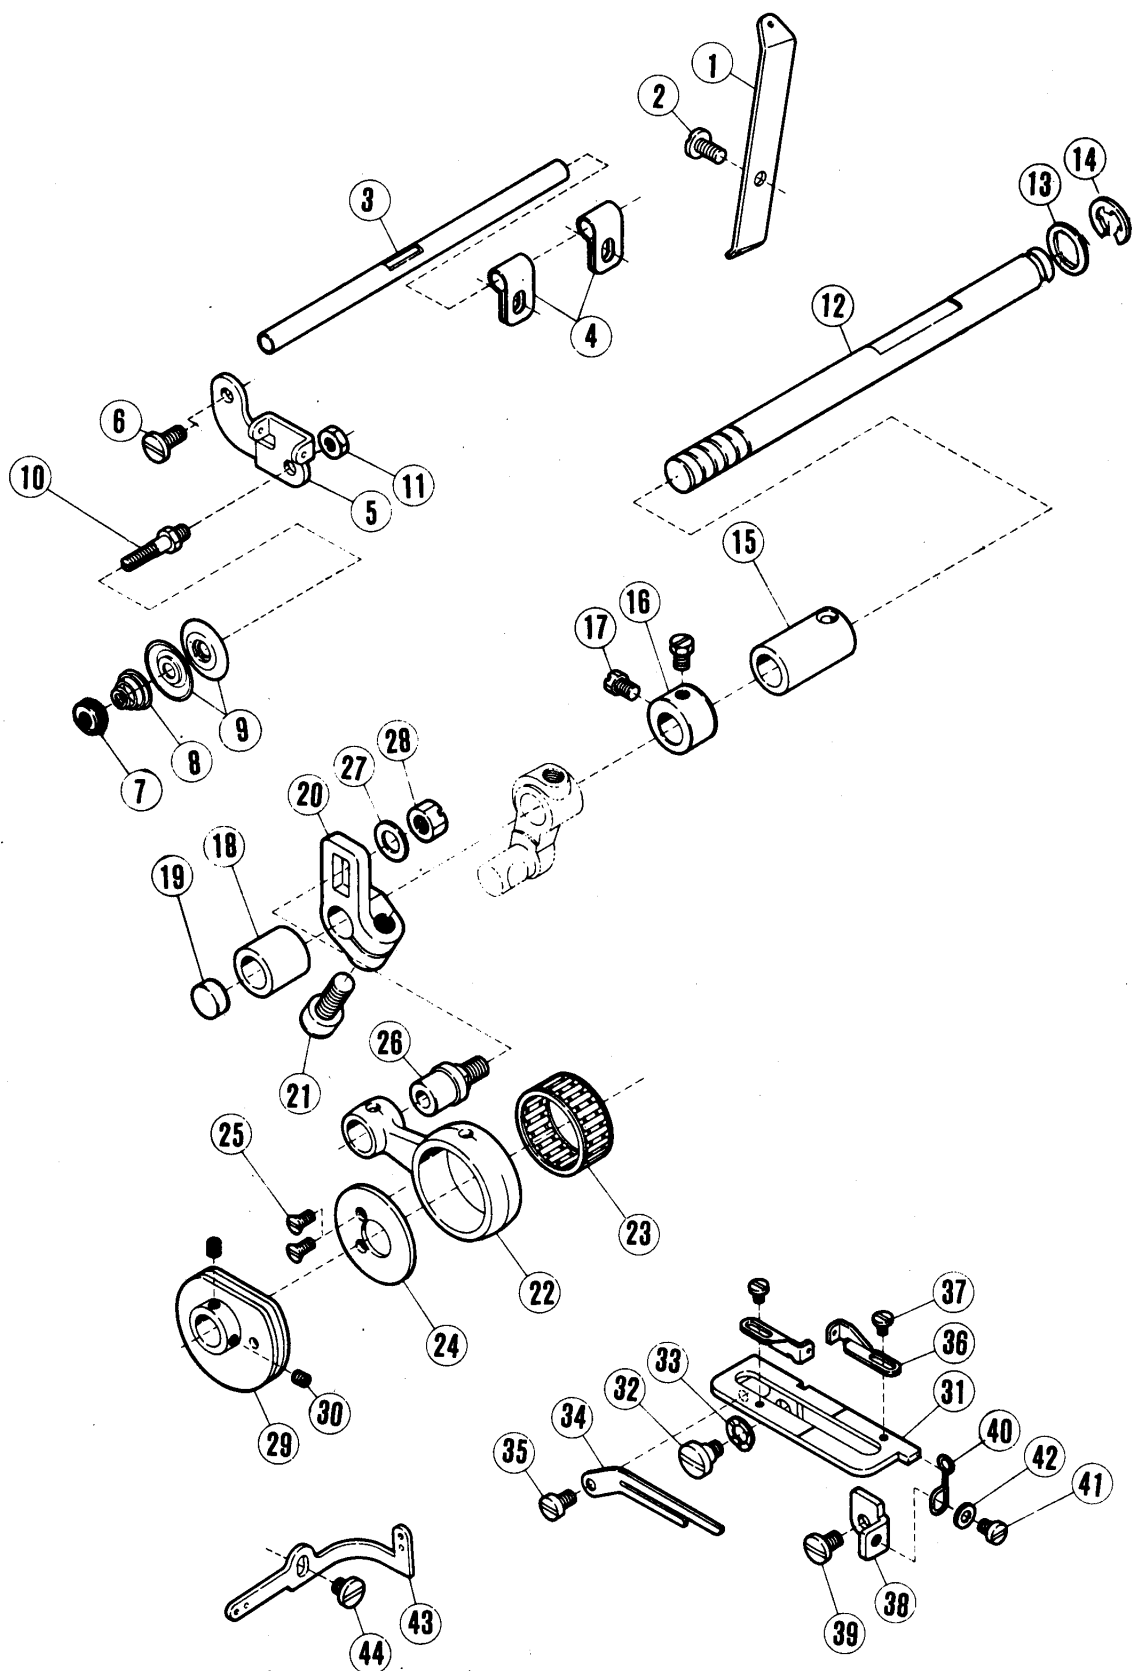

REF. NO.	PART NO.	メ-ジヨウ	NAME	QT.
1	210309	イトミチ/ル-ハ- (ウシロ)	LOOPER THREAD GUIDE REAR	1
2	5458	ヒラネジ/CS	SCREW	1
3	210310	イトミチハ-イフ	LOOPER THREAD TUBE	1
4	206115	ホルダ-	TUBE CLAMP	2
5	211386	フ-ラケツト/イトチヨウシタ-イ	BRACKET/LOOPER THREAD TENSION	1
6	5459	ヒラネジ/CS	SCREW	1
7	5526	チヨウシナツト	NUT	1
8	211388	イトチヨウシハ-ネ	TENSION SPRING	1
9	137108	チヨウシサ-ラ	TENSION DISC	2
10	211387	チヨウシホ-ウ	TENSION POST	1
11	3044	ロツカクナツト/CS	NUT	1
12	212029	シ-ク/ル-ハ-セ-ンユ-	SHAFT/LOOPER AVOID	1
13	204789	サ-カ-ネ	THRUST WASHER	1
14	205061	ト-ワ	RING	1
15	210125	フ-ツシ	BUSHING (REAR)	1
16	210293	カラ-	COLLAR	1
17	5084	ロツカクネジ/CS	SCREW	2
18	210292	フ-ツシ	BUSHING	1
19	205088	ピ-ン	PLUG	1
20	210287	クランク/ル-ハ-セ-ンユ-	CRANK/LOOPER AVOID	1
21	5457	ヒラネジ/CS	SCREW	1
22	210284	ロツト/ル-ハ-セ-ンユ-	CONNECTION/LOOPER AVOID	1
23	205015	ニ-ト-ル-ハ-ア-リ-ン-ク-	NEEDLE BEARING	1
24	210283	カラ-	COLLAR	1
25	5495	ワ-ラネジ/CS	SCREW	2
26	210285	タ-ン-ツ-キ-ピ-ン	PIN	1
27	202433	サ-カ-ネ	WASHER	1
28	5455	ロツカクナツト/CS	NUT	1
29	210300	イトクリ/ル-ハ-	LOOPER THREAD TAKEUP	1
30	5292	ト-メ-ネジ/CS	SCREW	2
31	210304	ル-ハ- イトクリタ-イ	LOOPER THREAD GUIDE BRACKET	1
32	5494	タ-ン-ツ-キ-ネジ/CS	SCREW	1
33	210307	ナ-ミ-イ-タ-サ-カ-ネ	WASHER	1
34	210302	イトクリア-ン-タ-イ	GUIDE/LOOPER THREAD TAKEUP	1
35	1216	ヒラネジ/CS	SCREW	1
36	210303	イトミチ/ル-ハ- イトクリ	EYELET/LOOPER THREAD TAKEUP	2
37	5077	ヒラネジ/CS	SCREW	2
38	210308	ストッパ-/ル-ハ- イトクリタ-イ	STOPPER	1
39	5453	ヒラネジ/CS	SCREW	1
40	210306	ピ-ンサ-イ-ク-ハ-ネ	SPRING	1
41	1234	ヒラネジ/CS	SCREW	1
42	137906	サ-カ-ネ	WASHER	1
43	210311	イトミチ/ル-ハ- (マ-エ)	LOOPER THREAD GUIDE FRONT	1
44	4009-1	ヒラネジ/CS	SCREW	1