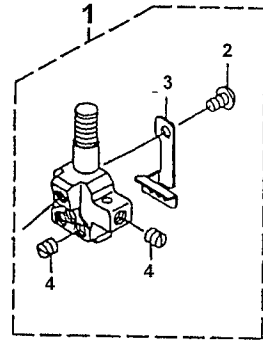

Ref. No.	Juki Part No.	Description	Code	Amt. Req.
1.	-----	Needle Head (See Chart)	-----	1
2.	SS-5060410-SP	Screw	SS5060410SP	1
3.	US-50318AE-56	Eyelet, Needle Head	50318AE56	1
4.	SS-8080310-TP	Screw	SS8080310TP	4
5.	-----	Throat Plate (See Chart)	-----	1
6.	-----	Main Feed Dog (See Chart)	-----	1
7.	-----	Differential Feed Dog (See Chart)	-----	1
8.	-----	Presser Foot (See Chart)	-----	1
9.	SS-6090810-TP	Screw	SS6090810TP	1
10.	US-50330GD-56	Presser Foot Bottom	50330GD56	1
11.	US-0050330-GB	Yielding Section	50330GB	2
12.	US-0050330-GA	Cloth Guide	50330GA	1
13.	US-0050330-FF	Spring	50330FF	1
14.	US-0050330-FE	Roll Pin	50330FE	1
15.	US-0050330-FD	Pin	50330FD	1
16.	US-0050330-FB	Spring	50330FB	1
17.	US-0050330-EY	Presser Foot Shank	50330EY	1
18.	US-0018C14-78	Screw	18C1478	1

Note: All parts not mentioned in this parts list are those of model MF-7600-L01.
Other parts listed related to this model.
MF-7000 Series Part No. 29324704

MODEL	NEEDLE HEAD	PRESSER FOOT ASSEMBLY	FEED DOG DIFFERENTIAL	FEED DOG MAIN	THROAT PLATE
MF-7605T-U06-B56	US-50318AM-56 (50318AM56)	US-50320CD-56 (50320CD56)	US-0050326-BP (50326BP)	US-0050305-BW (50305BW)	US50324DF-56 (50324DF56)
MF-7605T-U06-B64	US-50318AM-64 (50318AM64)		US-0050326-BW (50326BW)	US-0050305-CB (50305CB)	US-50324DF-64 (50324DF64)