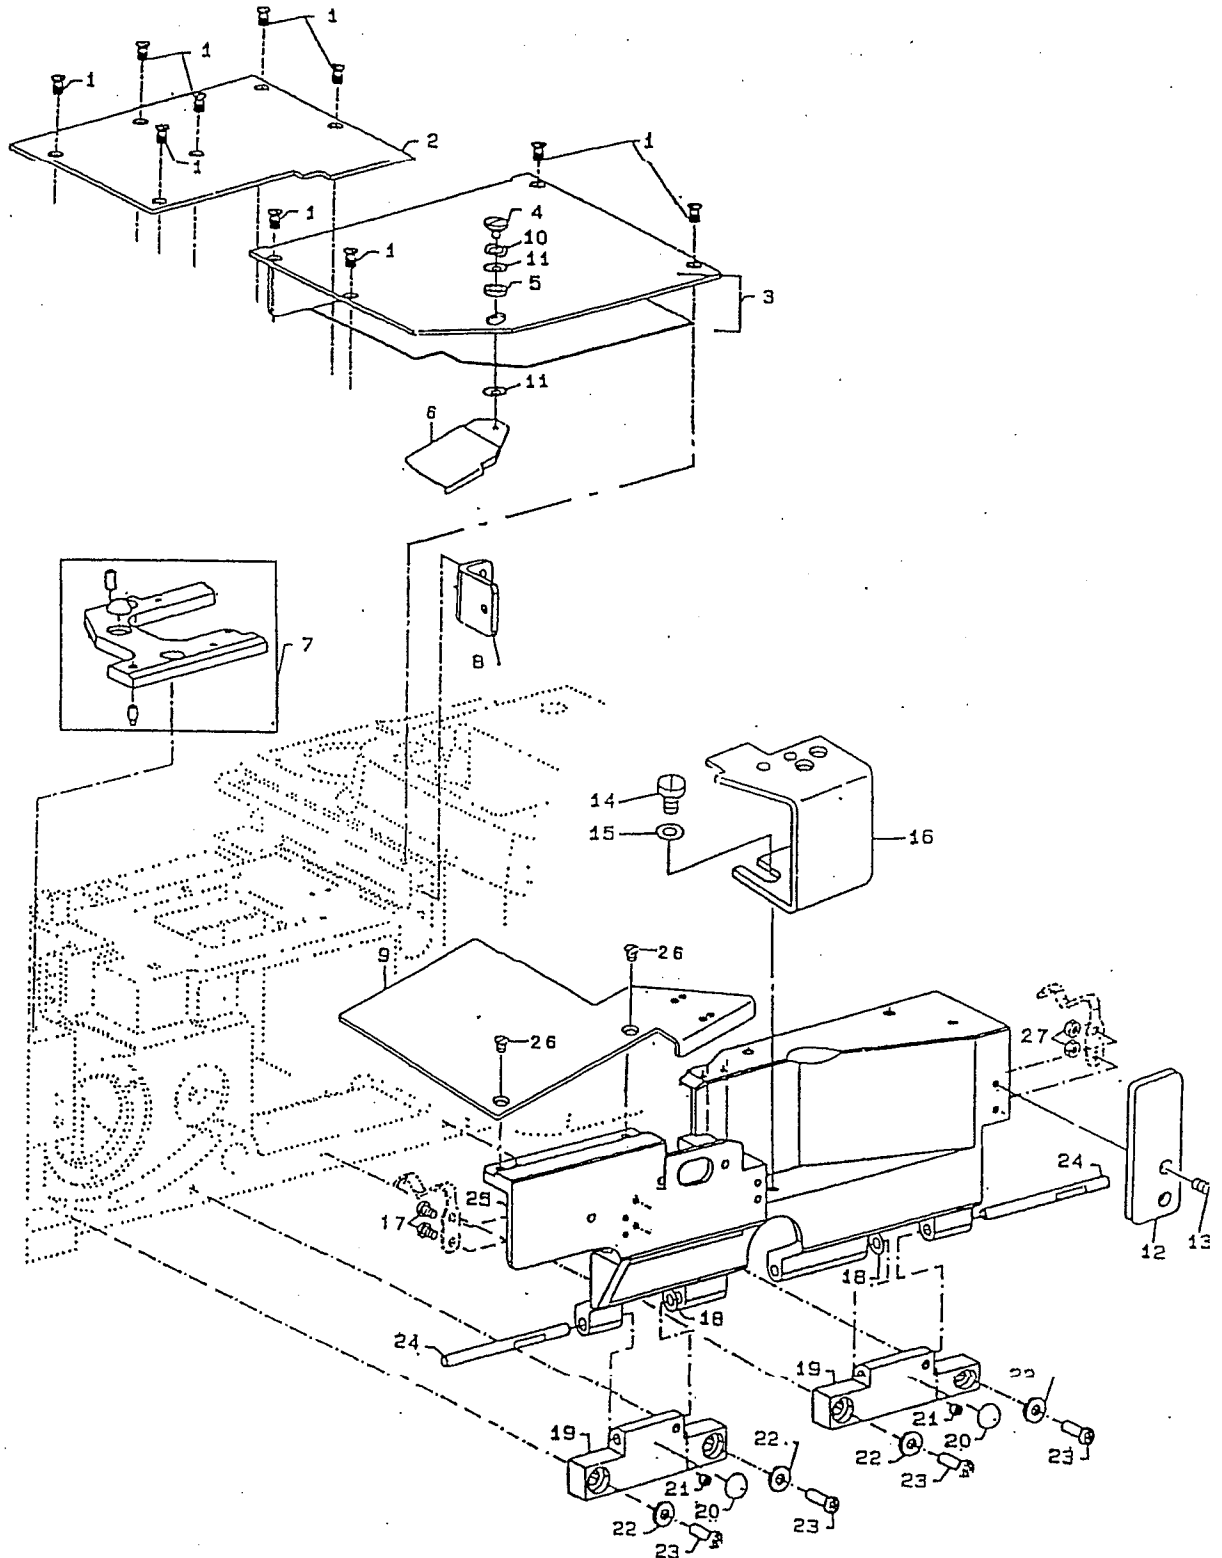

3-Needle Flat Bed Universal Machine

MF-7605-U06 PARTS LIST

29325206

Ref. No.	Juki Part No.	Description	Code	Amt. Req.
1.	US-0018Z14-48	Screw, cloth plates	18-1448	11
2.	US-0050301-CR	Cloth plate, left	50301CR	1
3.	US-50301-CS	Cloth plate, right	50301CS	1
4.	MAL-01110000	Screw	MAL01110000	1
5.	B3013-141-H0A	Washer	B301314H0A	1
6.	US-0005036-2J	Swing cover	50362J	1
7.	US-0050380-KA	Throat plate support Asm.	50380KA	1
8.	US-0050357-AC	Support Bracket	50357AC	1
9.	US-0050301-CT	Cloth plate, left	50301CT	1
10.	WZ-0850302-K0	Washer	WZ0850302K0	1
11.	WP-0820526-SD	Washer	WP0820526SD	2
12.	US-0050363-CH	Front cover lever	50363CH	1
13.	302-55301	Screw	22729D	2
14.	301-10506	Screw	22517	2
15.	WP-0651001-SC	Washer	WP0651001AC	2
16.	US-0050364-AC	Support Cover	50364AC	1
17.	301-47508	Screw	22513D	2
18.	300-79701	Spring washer	97127	2
19.	US-0005037-8T	Hinge	50378T	2
20.	303-20600	Damper	660-1092	2
21.	300-96705	Screw	22894W	2
22.	302-59600	Washer	8372A	4
23.	SS-4121415-SP	Screw	SS4121415SP	4
24.	US-0005034-7P	Hinge pin	50347P	2
25.	US-0050382-FT	Front Cover	50382FT	1
26.	301-68009	Screw	22525A	2
27.	301-46807	Screw	39250J	2

Ref. No.	Juki Part No.	Description	Code	Amt. Req.
1.	-----	Needle Head (See Chart)	-----	1
2.	SS-5060410-SP	Screw	SS5060410SP	1
3.	US-50318AE-56	Eyelet, Needle Head	50318AE56	1
4.	SS-8080310-TP	Screw	SS8080310TP	4
5.	-----	Throat Plate (See Chart)	-----	1
6.	-----	Main Feed Dog (See Chart)	-----	1
7.	-----	Differential Feed Dog (See Chart)	-----	1
8.	-----	Presser Foot (See Chart)	-----	1
9.	SS-6090810-TP	Screw	SS6090810TP	1
10.	US-50330GD-56	Presser Foot Bottom	50330GD56	1
11.	US-0050330-GB	Yielding Section	50330GB	2
12.	US-0050330-GA	Cloth Guide	50330GA	1
13.	US-0050330-FF	Spring	50330FF	1
14.	US-0050330-FE	Roll Pin	50330FE	1
15.	US-0050330-FD	Pin	50330FD	1
16.	US-0050330-FB	Spring	50330FB	1
17.	US-0050330-EY	Presser Foot Shank	50330EY	1
18.	US-0018C14-78	Screw	18C1478	1