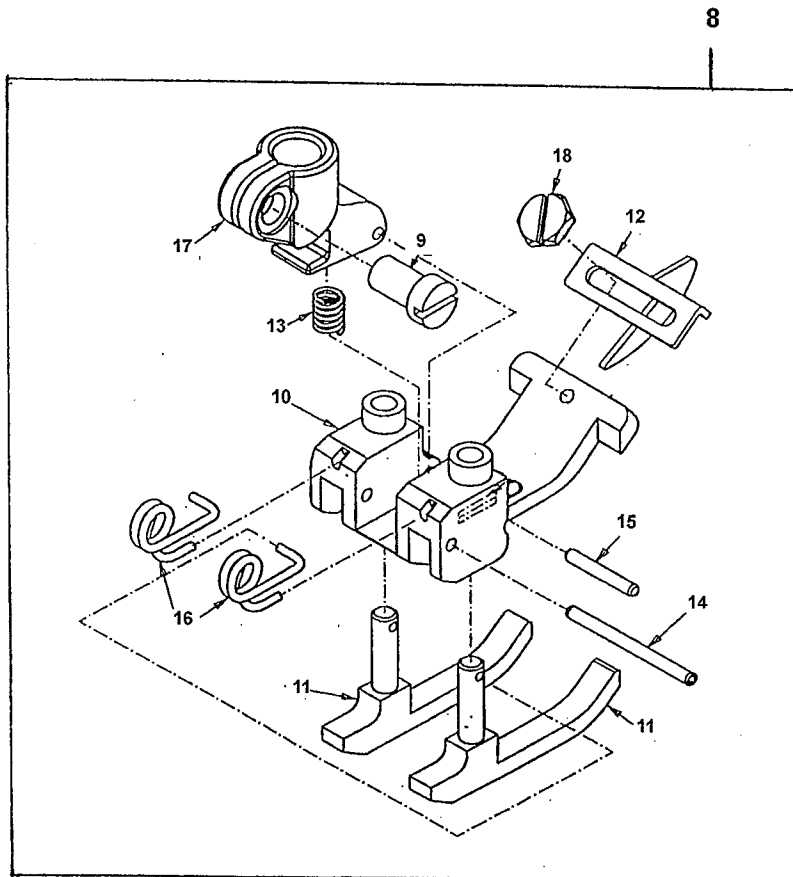

3-Needle Flat Bed Universal Machine

MF-7605-U06 PARTS LIST

29325206

Ref. No.	Juki Part No.	Description	Code	Amt. Req.
1.	US-0018Z14-48	Screw, cloth plates	18-1448	11
2.	US-0050301-CR	Cloth plate, left	50301CR	1
3.	US-50301-CS	Cloth plate, right	50301CS	1
4.	MAL-01110000	Screw	MAL01110000	1
5.	B3013-141-H0A	Washer	B301314H0A	1
6.	US-0005036-2J	Swing cover	50362J	1
7.	US-0050380-KA	Throat plate support Asm.	50380KA	1
8.	US-0050357-AC	Support Bracket	50357AC	1
9.	US-0050301-CT	Cloth plate, left	50301CT	1
10.	WZ-0850302-K0	Washer	WZ0850302K0	1
11.	WP-0820526-SD	Washer	WP0820526SD	2
12.	US-0050363-CH	Front cover lever	50363CH	1
13.	302-55301	Screw	22729D	2
14.	301-10506	Screw	22517	2
15.	WP-0651001-SC	Washer	WP0651001AC	2
16.	US-0050364-AC	Support Cover	50364AC	1
17.	301-47508	Screw	22513D	2
18.	300-79701	Spring washer	97127	2
19.	US-0005037-8T	Hinge	50378T	2
20.	303-20600	Damper	660-1092	2
21.	300-96705	Screw	22894W	2
22.	302-59600	Washer	8372A	4
23.	SS-4121415-SP	Screw	SS4121415SP	4
24.	US-0005034-7P	Hinge pin	50347P	2
25.	US-0050382-FT	Front Cover	50382FT	1
26.	301-68009	Screw	22525A	2
27.	301-46807	Screw	39250J	2

Ref. No.	Juki Part No.	Description	Code	Amt. Req.
1.	-----	Needle Head (See Chart)	-----	1
2.	SS-5060410-SP	Screw	SS5060410SP	1
3.	US-50318AE-56	Eyelet, Needle Head	50318AE56	1
4.	SS-8080310-TP	Screw	SS8080310TP	4
5.	-----	Throat Plate (See Chart)	-----	1
6.	-----	Main Feed Dog (See Chart)	-----	1
7.	-----	Differential Feed Dog (See Chart)	-----	1
8.	-----	Presser Foot (See Chart)	-----	1
9.	SS-6090810-TP	Screw	SS6090810TP	1
10.	US-50330GD-56	Presser Foot Bottom	50330GD56	1
11.	US-0050330-GB	Yielding Section	50330GB	2
12.	US-0050330-GA	Cloth Guide	50330GA	1
13.	US-0050330-FF	Spring	50330FF	1
14.	US-0050330-FE	Roll Pin	50330FE	1
15.	US-0050330-FD	Pin	50330FD	1
16.	US-0050330-FB	Spring	50330FB	1
17.	US-0050330-EY	Presser Foot Shank	50330EY	1
18.	US-0018C14-78	Screw	18C1478	1