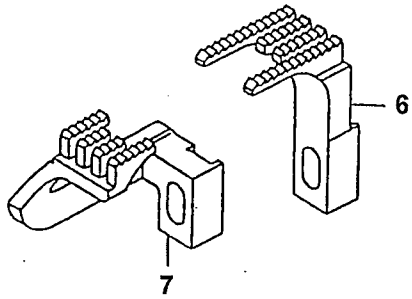

3-Needle Flat Bed Universal Machine

MF-7605-U06 PARTS LIST

29325206

Ref. No.	Juki Part No.	Description	Code	Amt. Req.
1.	US-0018Z14-48	Screw, cloth plates	18-1448	11
2.	US-0050301-CR	Cloth plate, left	50301CR	1
3.	US-50301-CS	Cloth plate, right	50301CS	1
4.	MAL-01110000	Screw	MAL01110000	1
5.	B3013-141-H0A	Washer	B301314H0A	1
6.	US-0005036-2J	Swing cover	50362J	1
7.	US-0050380-KA	Throat plate support Asm.	50380KA	1
8.	US-0050357-AC	Support Bracket	50357AC	1
9.	US-0050301-CT	Cloth plate, left	50301CT	1
10.	WZ-0850302-K0	Washer	WZ0850302K0	1
11.	WP-0820526-SD	Washer	WP0820526SD	2
12.	US-0050363-CH	Front cover lever	50363CH	1
13.	302-55301	Screw	22729D	2
14.	301-10506	Screw	22517	2
15.	WP-0651001-SC	Washer	WP0651001AC	2
16.	US-0050364-AC	Support Cover	50364AC	1
17.	301-47508	Screw	22513D	2
18.	300-79701	Spring washer	97127	2
19.	US-0005037-8T	Hinge	50378T	2
20.	303-20600	Damper	660-1092	2
21.	300-96705	Screw	22894W	2
22.	302-59600	Washer	8372A	4
23.	SS-4121415-SP	Screw	SS4121415SP	4
24.	US-0005034-7P	Hinge pin	50347P	2
25.	US-0050382-FT	Front Cover	50382FT	1
26.	301-68009	Screw	22525A	2
27.	301-46807	Screw	39250J	2

Ref. No.	Juki Part No.	Description	Code	Amt. Req.
1.	-----	Needle Head (See Chart)	-----	1
2.	SS-5060410-SP	Screw	SS5060410SP	1
3.	US-50318AE-56	Eyelet, Needle Head	50318AE56	1
4.	SS-8080310-TP	Screw	SS8080310TP	4
5.	-----	Throat Plate (See Chart)	-----	1
6.	-----	Main Feed Dog (See Chart)	-----	1
7.	-----	Differential Feed Dog (See Chart)	-----	1
8.	-----	Presser Foot (See Chart)	-----	1
9.	SS-6090810-TP	Screw	SS6090810TP	1
10.	US-50330GD-56	Presser Foot Bottom	50330GD56	1
11.	US-0050330-GB	Yielding Section	50330GB	2
12.	US-0050330-GA	Cloth Guide	50330GA	1
13.	US-0050330-FF	Spring	50330FF	1
14.	US-0050330-FE	Roll Pin	50330FE	1
15.	US-0050330-FD	Pin	50330FD	1
16.	US-0050330-FB	Spring	50330FB	1
17.	US-0050330-EY	Presser Foot Shank	50330EY	1
18.	US-0018C14-78	Screw	18C1478	1