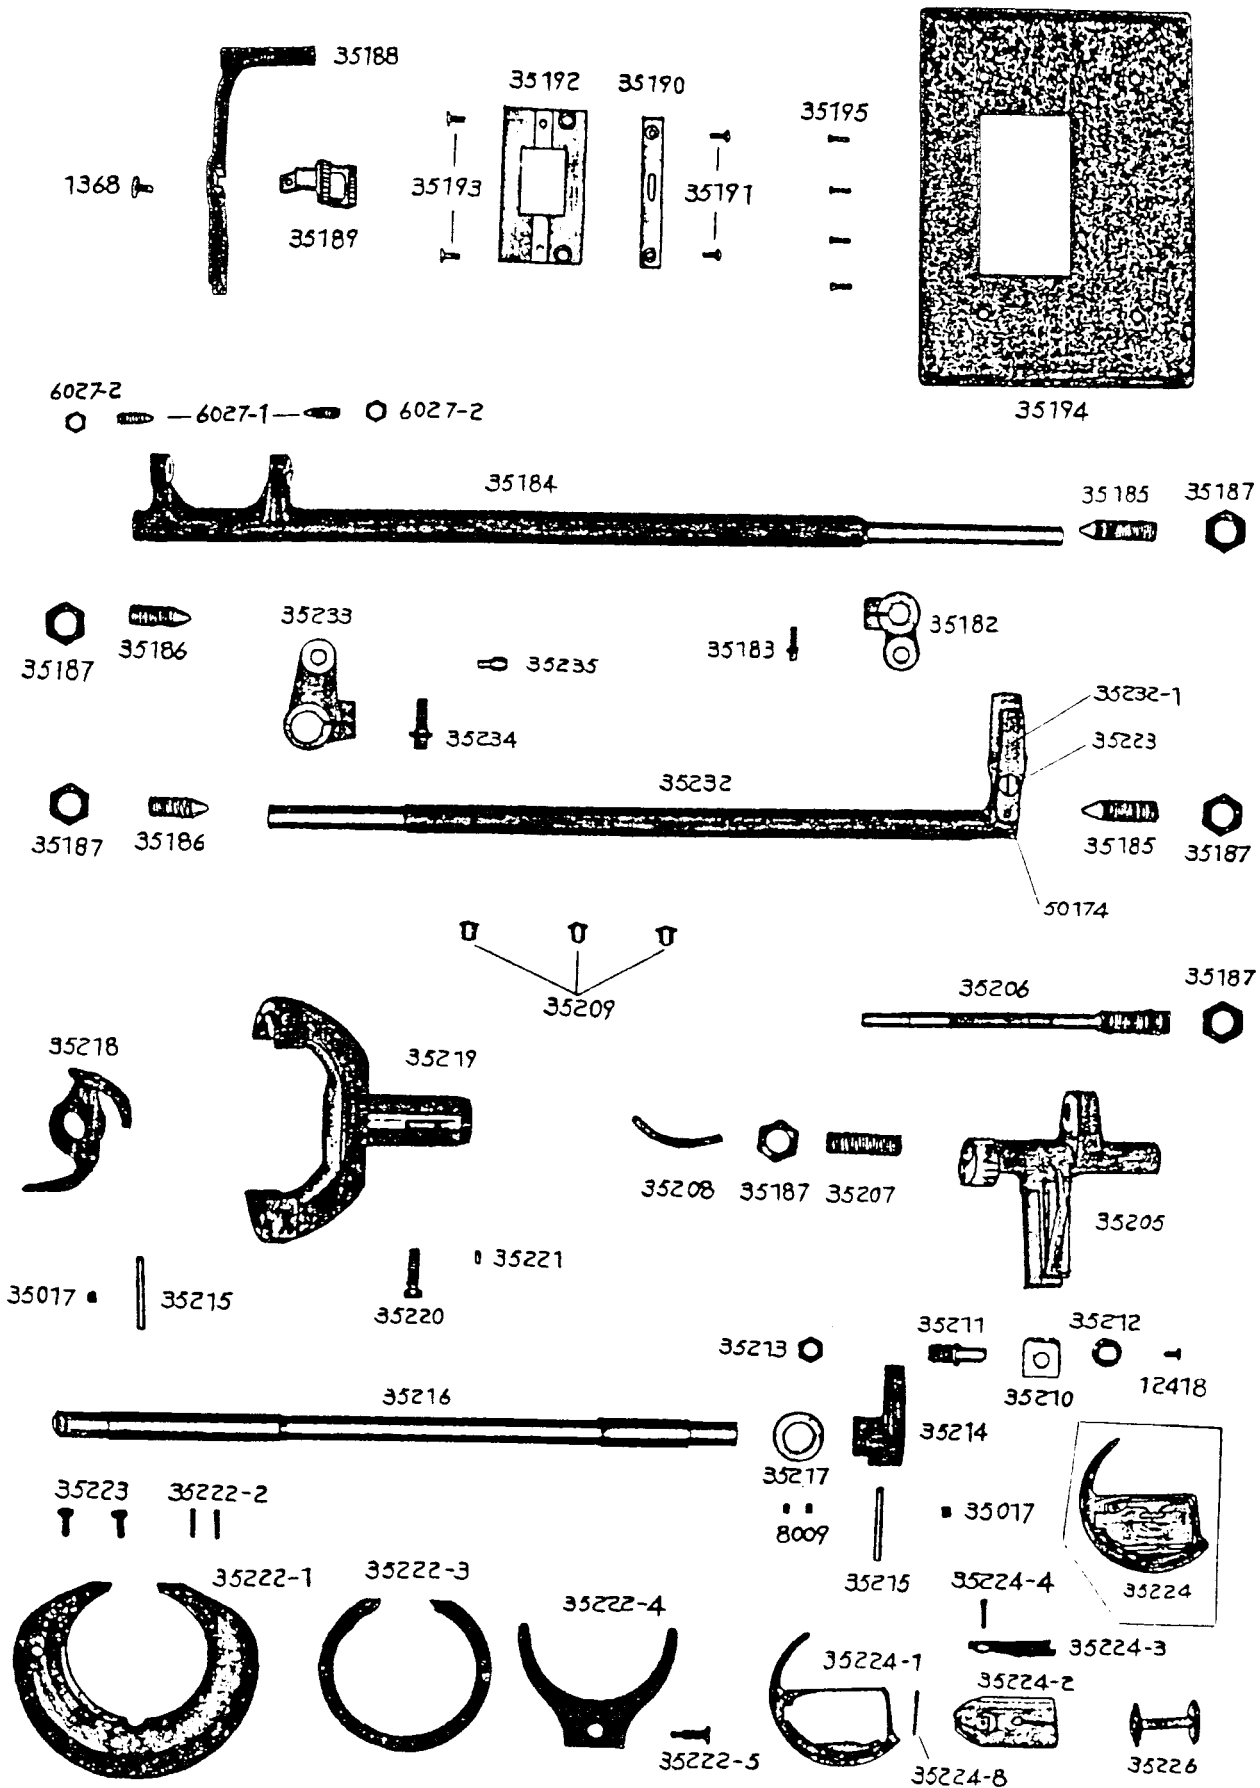

SINGER
27B2B

SINGER

PARTS LIST MODEL 27B2B

1. RELATIVE PARTS FOR ARM SHAFT, TAKE UP LEVER, NEEDLE BAR & FEEDING MECHANISM

NOTE! WHEN ORDERING PARTS, PREFIX ALL NUMBERS WITH CS, EXAMPLE CS -

2. RELATIVE PARTS FOR UPPER FEEDING MECHANISM

NOTE! WHEN ORDERING PARTS, PREFIX ALL NUMBERS WITH CS, EXAMPLE CS -

3. RELATIVE PARTS FOR PRESSER & THREAD TENSION

NOTE! WHEN ORDERING PARTS, PREFIX ALL NUMBERS WITH CS, EXAMPLE CS -

4. RELATIVE PARTS FOR LOWER FEEDING, NEEDLE PLATE & HOOK

NOTE! WHEN ORDERING PARTS, PREFIX ALL NUMBERS WITH CS, EXAMPLE CS -

5. BALANCE WHEEL, BELT GUARD, OIL BOX & PRESSER LIFTER LIFTING LEVER

35008

35009

10712

11154

35276

10699

6339

35239-3

13005

35239-2

10519

13005

NOTE! WHEN ORDERING PARTS, PREFIX ALL NUMBERS WITH CS, EXAMPLE CS -

6. ACCESSORIES