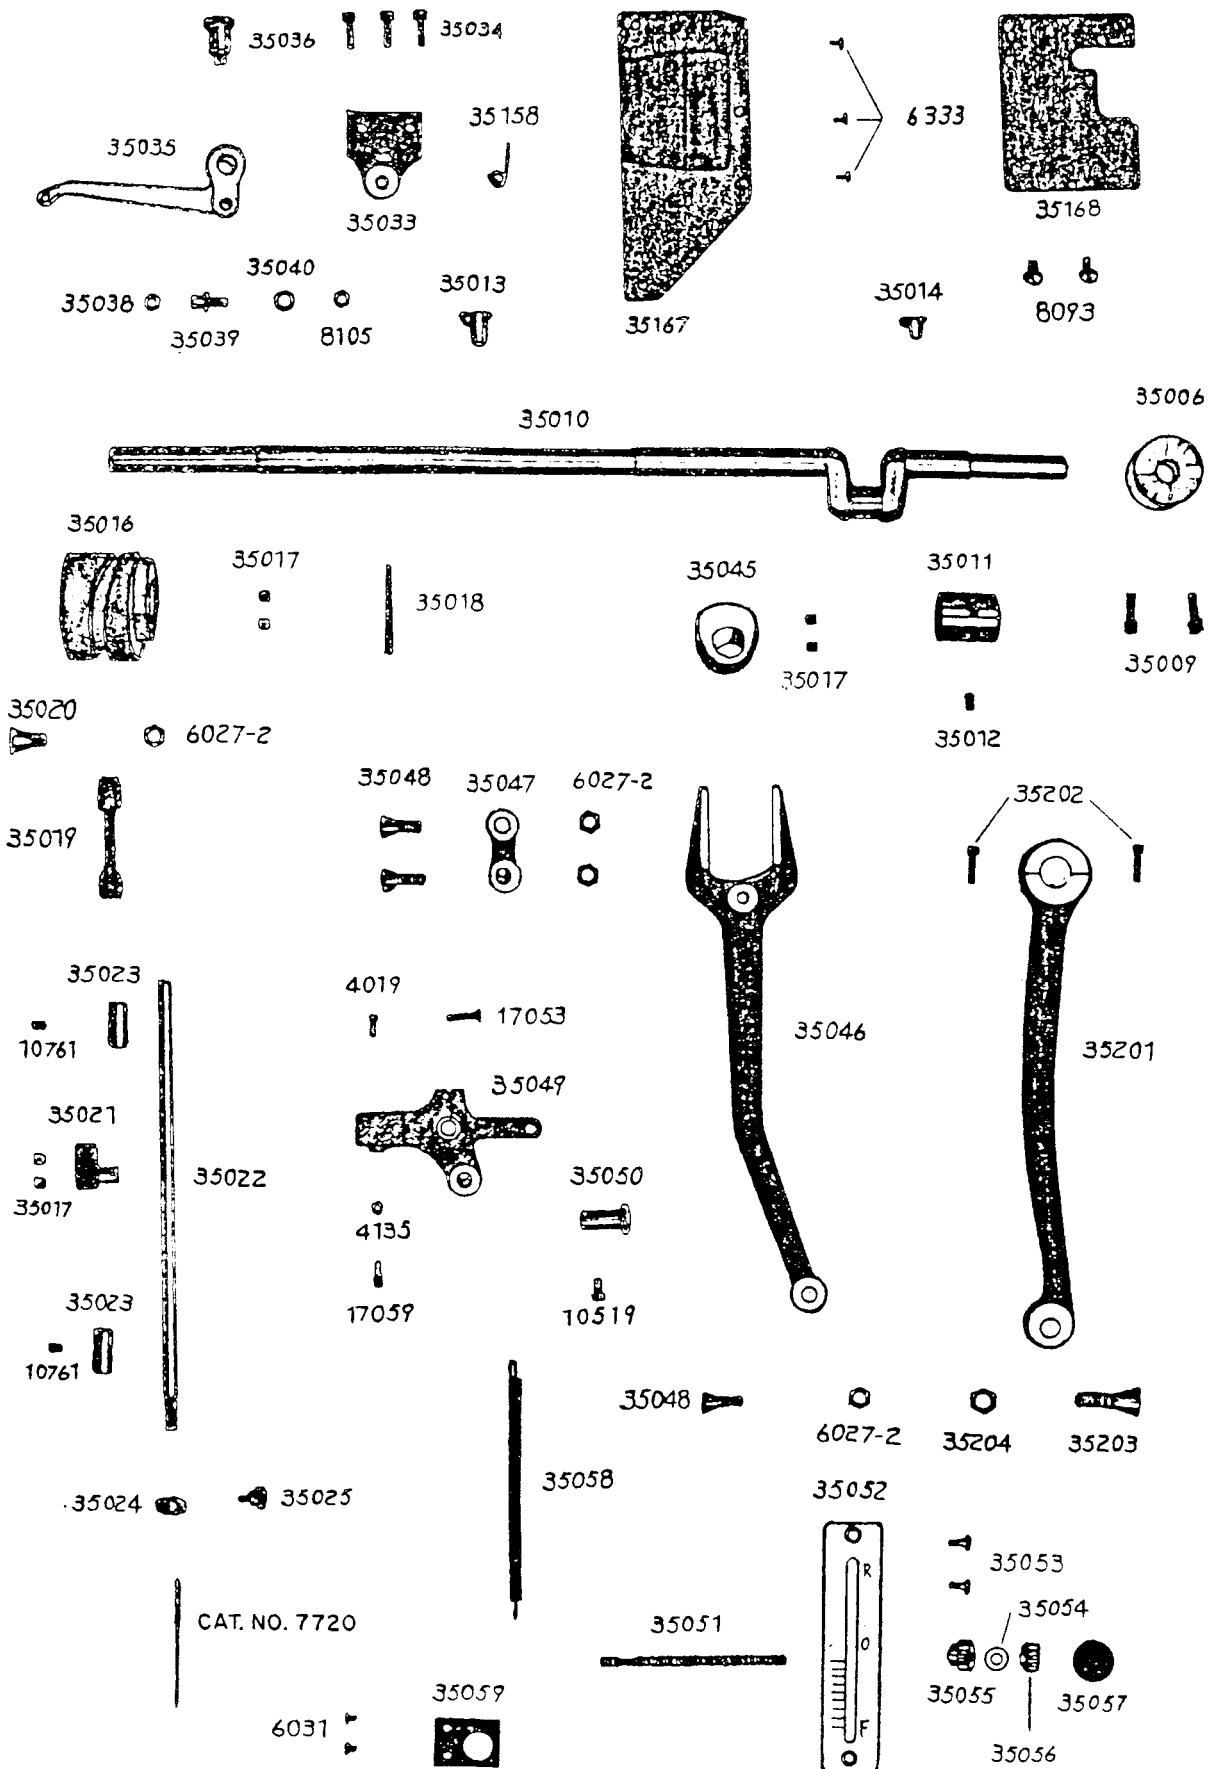

SINGER
27B2B

SINGER

PARTS LIST MODEL 27B2B

1. RELATIVE PARTS FOR ARM SHAFT, TAKE UP LEVER, NEEDLE BAR & FEEDING MECHANISM

NOTE! WHEN ORDERING PARTS, PREFIX ALL NUMBERS WITH CS, EXAMPLE CS -

2. RELATIVE PARTS FOR UPPER FEEDING MECHANISM

NOTE! WHEN ORDERING PARTS, PREFIX ALL NUMBERS WITH CS, EXAMPLE CS -

3. RELATIVE PARTS FOR PRESSER & THREAD TENSION

NOTE! WHEN ORDERING PARTS, PREFIX ALL NUMBERS WITH CS, EXAMPLE CS -

4. RELATIVE PARTS FOR LOWER FEEDING, NEEDLE PLATE & HOOK

NOTE! WHEN ORDERING PARTS, PREFIX ALL NUMBERS WITH CS, EXAMPLE CS -

5. BALANCE WHEEL, BELT GUARD, OIL BOX & PRESSER LIFTER LIFTING LEVER

35008

35009

10712

11154

35276

10699

6339

35239-3

13005

35239-2

10519

13005

NOTE! WHEN ORDERING PARTS, PREFIX ALL NUMBERS WITH CS, EXAMPLE CS -

6. ACCESSORIES