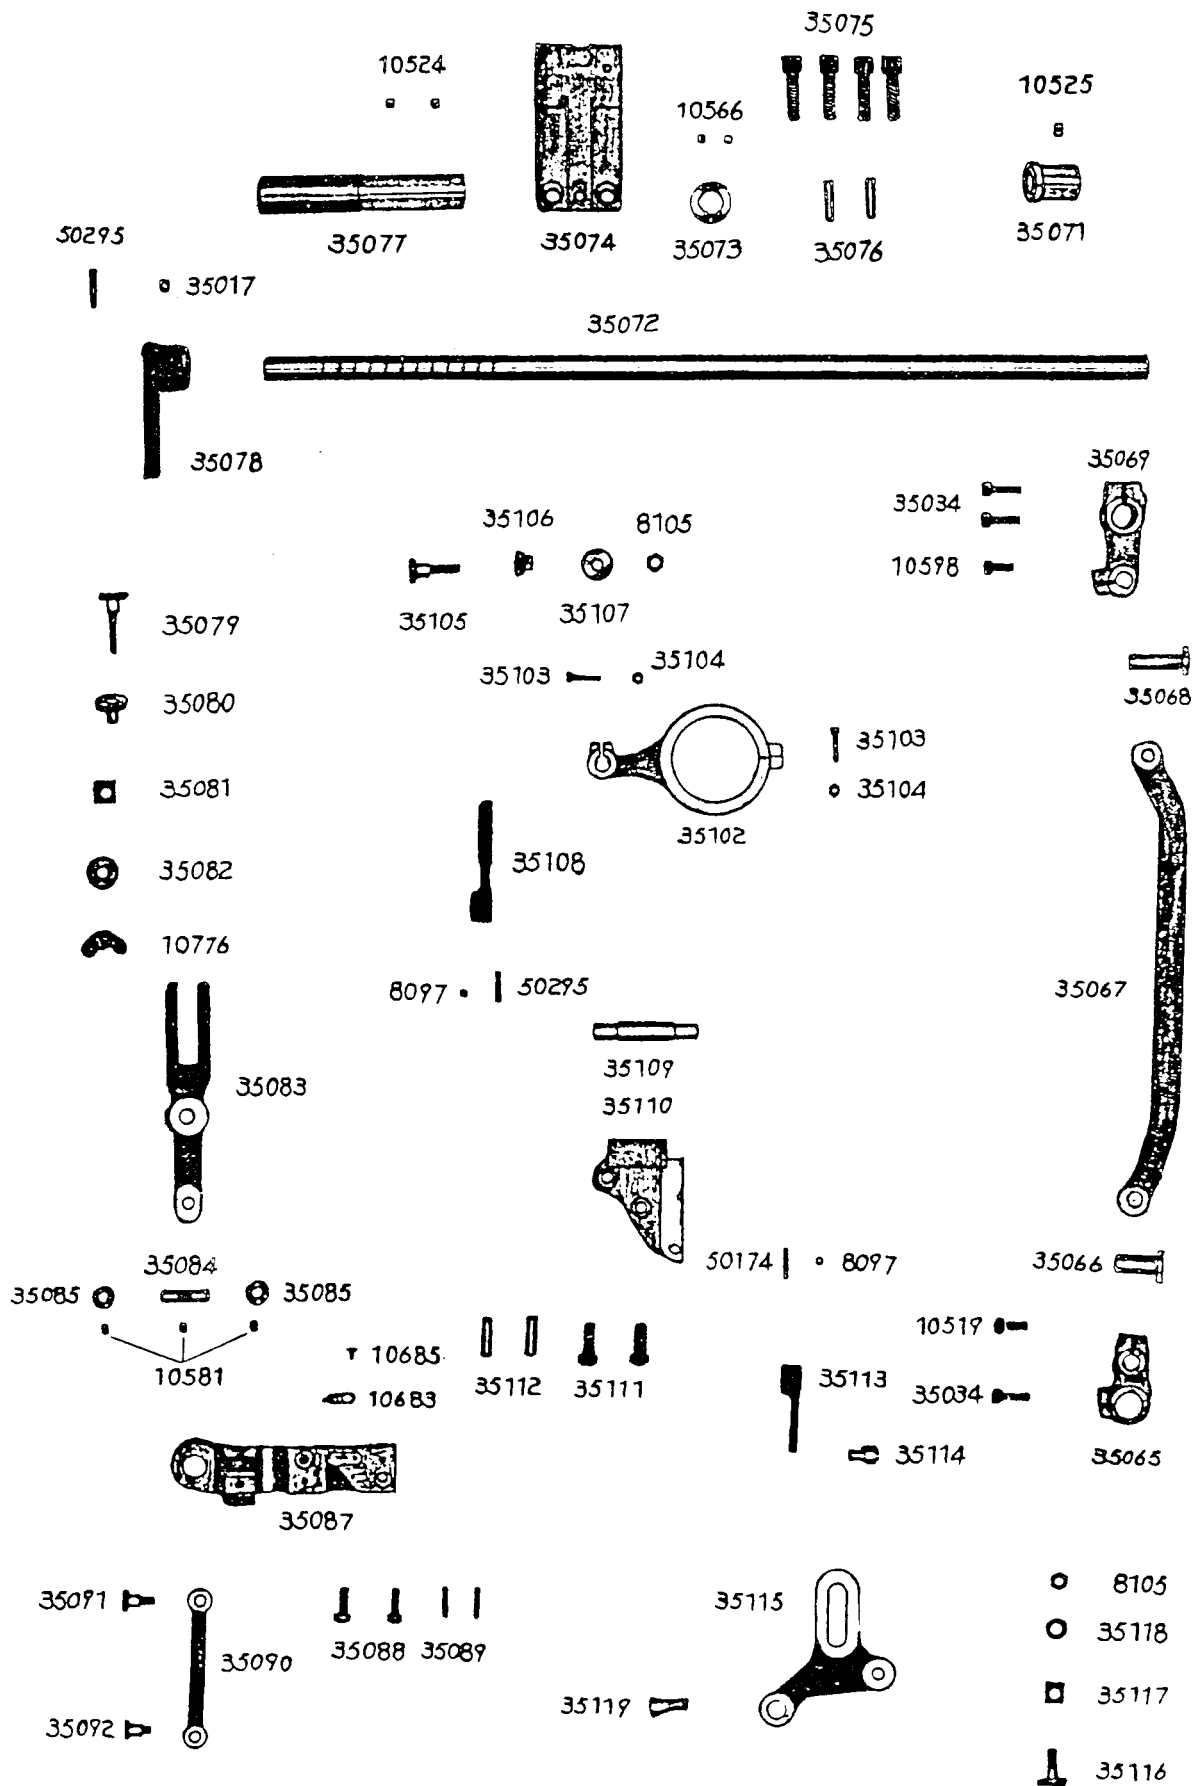

SINGER
27B2B

SINGER

PARTS LIST MODEL 27B2B

1. RELATIVE PARTS FOR ARM SHAFT, TAKE UP LEVER, NEEDLE BAR & FEEDING MECHANISM

NOTE! WHEN ORDERING PARTS, PREFIX ALL NUMBERS WITH CS, EXAMPLE CS -

2. RELATIVE PARTS FOR UPPER FEEDING MECHANISM

NOTE! WHEN ORDERING PARTS, PREFIX ALL NUMBERS WITH CS, EXAMPLE CS -

3. RELATIVE PARTS FOR PRESSER & THREAD TENSION

NOTE! WHEN ORDERING PARTS, PREFIX ALL NUMBERS WITH CS, EXAMPLE CS -

4. RELATIVE PARTS FOR LOWER FEEDING, NEEDLE PLATE & HOOK

NOTE! WHEN ORDERING PARTS, PREFIX ALL NUMBERS WITH CS, EXAMPLE CS -

5. BALANCE WHEEL, BELT GUARD, OIL BOX & PRESSER LIFTER LIFTING LEVER

35008

35009

10712

11154

35276

10699

6339

35239-3

13005

35239-2

10519

13005

NOTE! WHEN ORDERING PARTS, PREFIX ALL NUMBERS WITH CS, EXAMPLE CS -

6. ACCESSORIES