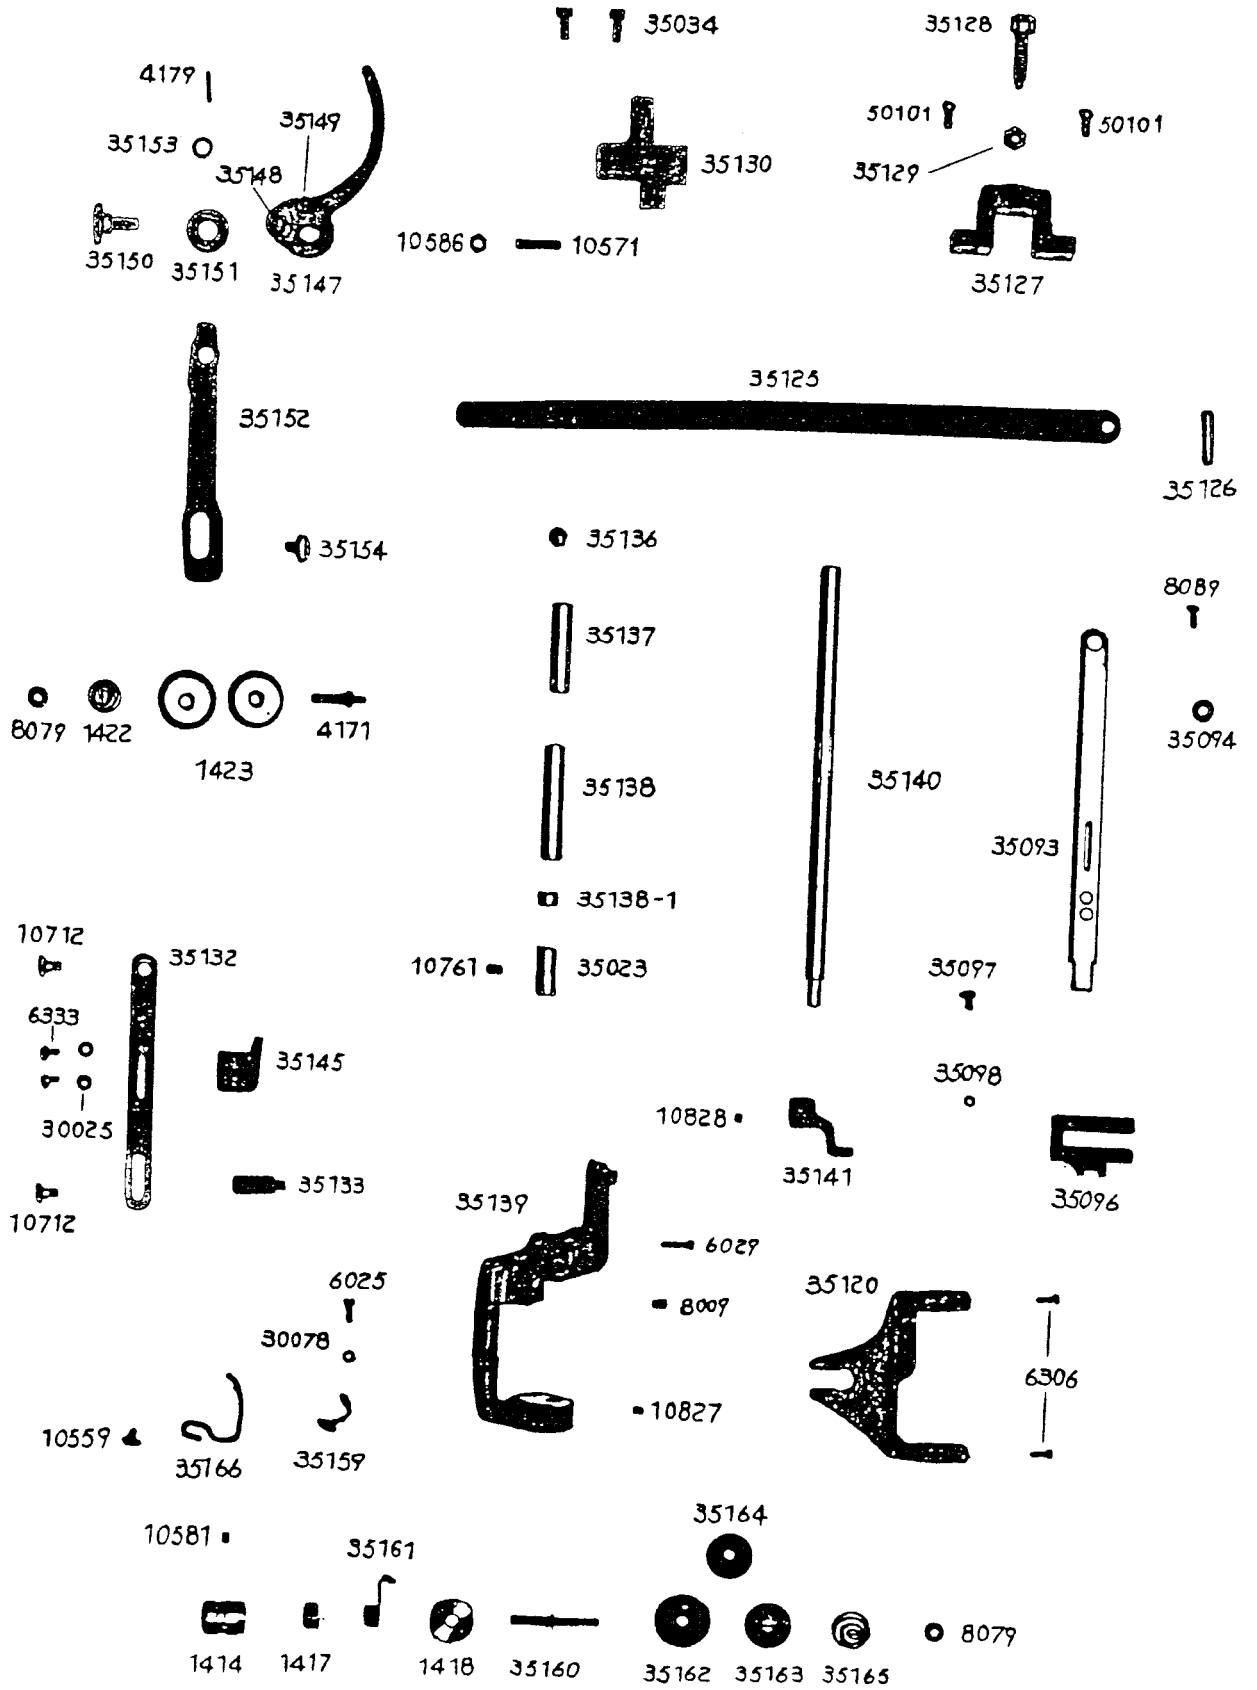

SINGER
27B2B

SINGER

PARTS LIST MODEL 27B2B

1. RELATIVE PARTS FOR ARM SHAFT, TAKE UP LEVER, NEEDLE BAR & FEEDING MECHANISM

NOTE! WHEN ORDERING PARTS, PREFIX ALL NUMBERS WITH CS, EXAMPLE CS -

2. RELATIVE PARTS FOR UPPER FEEDING MECHANISM

NOTE! WHEN ORDERING PARTS, PREFIX ALL NUMBERS WITH CS, EXAMPLE CS -

3. RELATIVE PARTS FOR PRESSER & THREAD TENSION

NOTE! WHEN ORDERING PARTS, PREFIX ALL NUMBERS WITH CS, EXAMPLE CS -

4. RELATIVE PARTS FOR LOWER FEEDING, NEEDLE PLATE & HOOK

NOTE! WHEN ORDERING PARTS, PREFIX ALL NUMBERS WITH CS, EXAMPLE CS -

5. BALANCE WHEEL, BELT GUARD, OIL BOX & PRESSER LIFTER LIFTING LEVER

35008

35009

10712

11154

35276

10699

6339

35239-3

13005

35239-2

10519

13005

NOTE! WHEN ORDERING PARTS, PREFIX ALL NUMBERS WITH CS, EXAMPLE CS -

6. ACCESSORIES