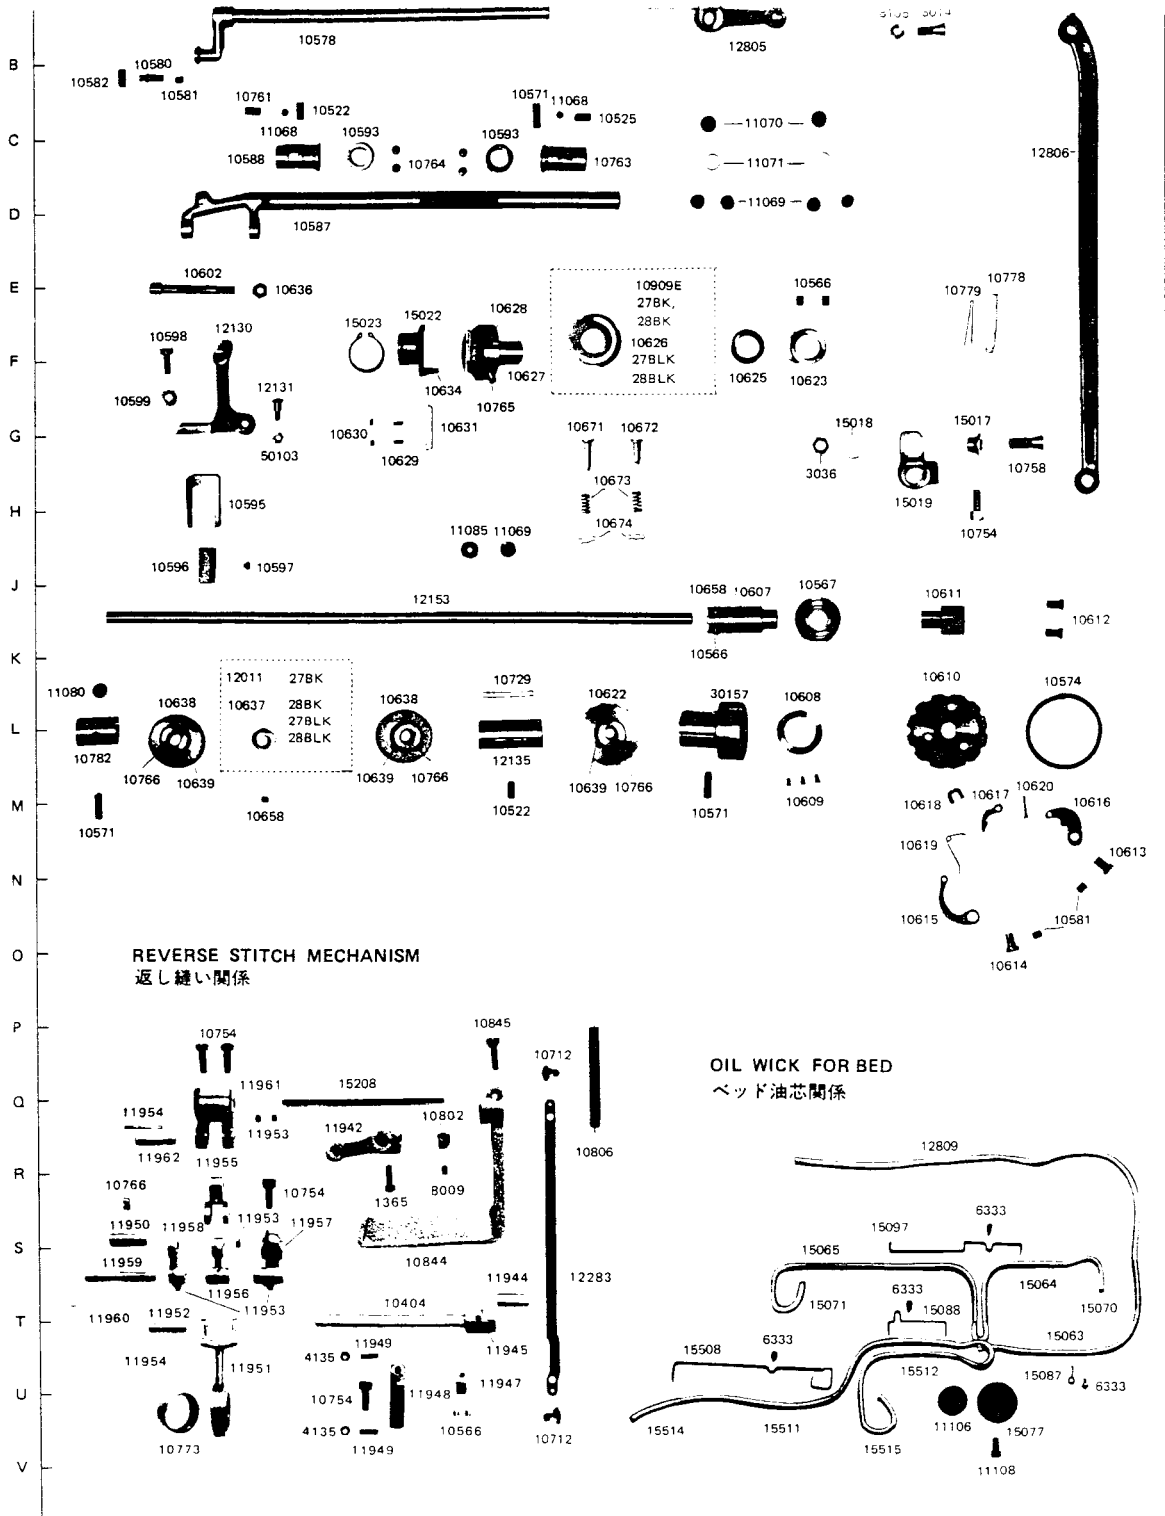

SINGER
238B27BK,28BK,27BLK,28BLK

GAUGE LIST FOR 27BK, 28BK
27BK, 28BK ゲージ表

common use for 27BK, 28BK 27BK, 28BK 共通ゲージ			for 27BLK 27BLK 用	for 28BLK 28BLK 用	
needle clamp 針株	needle plate 針板	feed dog 送り歯	presser foot 押し足	lifting presser foot 外押式	vibrating presser foot 共振式
16295 (1/8")	12211 (1/8")	12221 (1/8")	11212 (1/8")	10182 (1/8")	16522 (1/8")
16296 (3/16")	12213 (3/16")	12223 (3/16")	11213 (3/16")	10183 (3/16")	16523 (3/16")
16297 (7/32")	10364 (7/32")	10394 (7/32")	10164 (7/32")	10184 (7/32")	16524 (7/32")
16236 (1/4")	12216 (1/4")	12226 (1/4")	11214 (1/4")	10185 (1/4")	16525 (1/4")
16237 (5/16")	10366 (5/16")	10396 (5/16")	11215 (5/16")	10186 (5/16")	16526 (5/16")
16238 (3/8")	10367 (3/8")	10397 (3/8")	11216 (3/8")	10187 (3/8")	16527 (3/8")
16298 (7/16")	10368 (7/16")	10398 (7/16")	10168 (7/16")	10188 (7/16")	16528 (7/16")
16239 (1/2")	10369 (1/2")	10399 (1/2")	10169 (1/2")	10189 (1/2")	16529 (1/2")
16303 (5/8")	12240 (5/8")	12250 (5/8")	10171 (5/8")	10191 (5/8")	16531 (5/8")
16304 (3/4")	12241 (3/4")	12251 (3/4")	10172 (3/4")	10192 (3/4")	16532 (3/4")