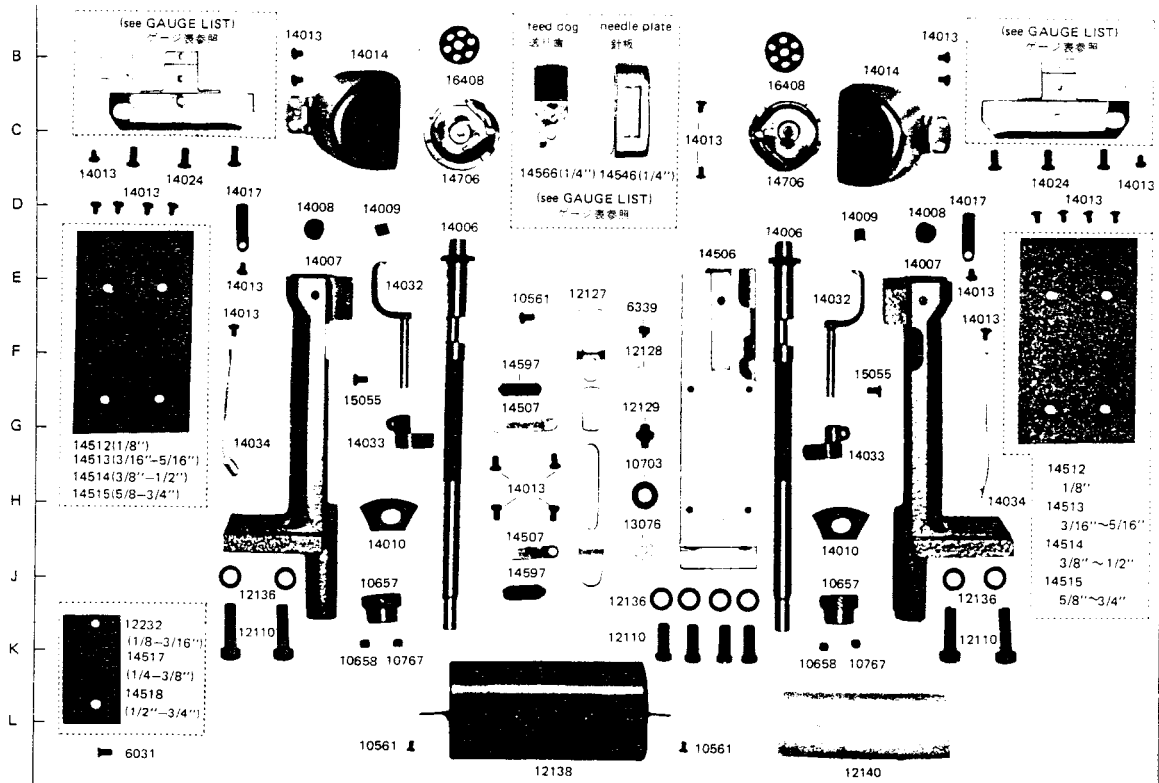

SINGER
238B27BK,28BK,27BLK,28BLK

GAUGE LIST FOR 27BK, 28BK
27BK, 28BK ゲージ表

common use for 27BK, 28BK 27BK, 28BK 共通ゲージ			for 27BLK 27BLK 用	for 28BLK 28BLK 用	
needle clamp 針株	needle plate 針板	feed dog 送り歯	presser foot 押し足	lifting presser foot 外押式	vibrating presser foot 共振式
16295 (1/8")	12211 (1/8")	12221 (1/8")	11212 (1/8")	10182 (1/8")	16522 (1/8")
16296 (3/16")	12213 (3/16")	12223 (3/16")	11213 (3/16")	10183 (3/16")	16523 (3/16")
16297 (7/32")	10364 (7/32")	10394 (7/32")	10164 (7/32")	10184 (7/32")	16524 (7/32")
16236 (1/4")	12216 (1/4")	12226 (1/4")	11214 (1/4")	10185 (1/4")	16525 (1/4")
16237 (5/16")	10366 (5/16")	10396 (5/16")	11215 (5/16")	10186 (5/16")	16526 (5/16")
16238 (3/8")	10367 (3/8")	10397 (3/8")	11216 (3/8")	10187 (3/8")	16527 (3/8")
16298 (7/16")	10368 (7/16")	10398 (7/16")	10168 (7/16")	10188 (7/16")	16528 (7/16")
16239 (1/2")	10369 (1/2")	10399 (1/2")	10169 (1/2")	10189 (1/2")	16529 (1/2")
16303 (5/8")	12240 (5/8")	12250 (5/8")	10171 (5/8")	10191 (5/8")	16531 (5/8")
16304 (3/4")	12241 (3/4")	12251 (3/4")	10172 (3/4")	10192 (3/4")	16532 (3/4")