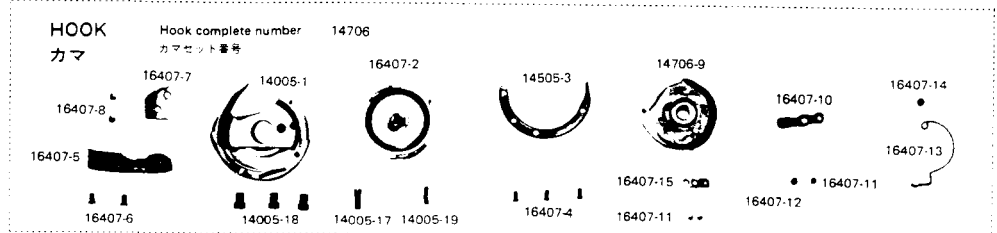

SINGER
238B27BK,28BK,27BLK,28BLK

GAUGE LIST FOR 27BK, 28BK
27BK, 28BK ゲージ表

common use for 27BK, 28BK 27BK, 28BK 共通ゲージ			for 27BLK 27BLK 用	for 28BLK 28BLK 用	
needle clamp 針株	needle plate 針板	feed dog 送り歯	presser foot 押し足	lifting presser foot 外押式	vibrating presser foot 共振式
16295 (1/8")	12211 (1/8")	12221 (1/8")	11212 (1/8")	10182 (1/8")	16522 (1/8")
16296 (3/16")	12213 (3/16")	12223 (3/16")	11213 (3/16")	10183 (3/16")	16523 (3/16")
16297 (7/32")	10364 (7/32")	10394 (7/32")	10164 (7/32")	10184 (7/32")	16524 (7/32")
16236 (1/4")	12216 (1/4")	12226 (1/4")	11214 (1/4")	10185 (1/4")	16525 (1/4")
16237 (5/16")	10366 (5/16")	10396 (5/16")	11215 (5/16")	10186 (5/16")	16526 (5/16")
16238 (3/8")	10367 (3/8")	10397 (3/8")	11216 (3/8")	10187 (3/8")	16527 (3/8")
16298 (7/16")	10368 (7/16")	10398 (7/16")	10168 (7/16")	10188 (7/16")	16528 (7/16")
16239 (1/2")	10369 (1/2")	10399 (1/2")	10169 (1/2")	10189 (1/2")	16529 (1/2")
16303 (5/8")	12240 (5/8")	12250 (5/8")	10171 (5/8")	10191 (5/8")	16531 (5/8")
16304 (3/4")	12241 (3/4")	12251 (3/4")	10172 (3/4")	10192 (3/4")	16532 (3/4")