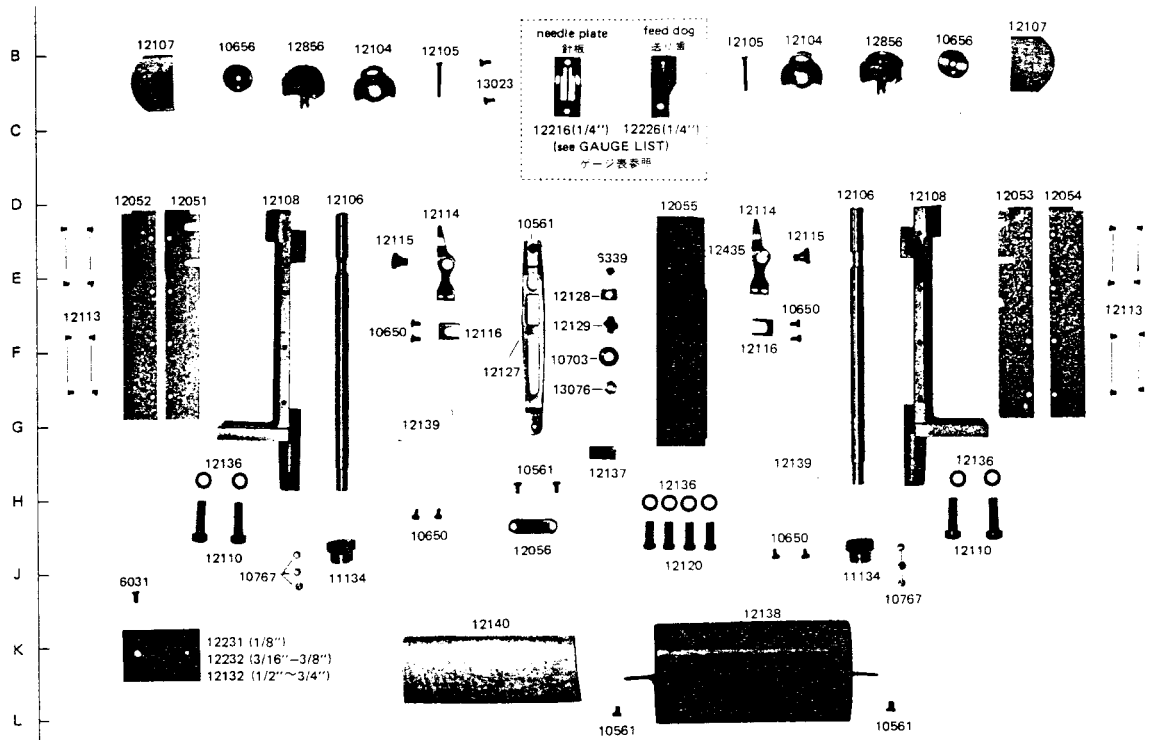

SINGER
238B27BK,28BK,27BLK,28BLK

GAUGE LIST FOR 27BK, 28BK
27BK, 28BK ゲージ表

common use for 27BK, 28BK 27BK, 28BK 共通ゲージ			for 27BLK 27BLK 用	for 28BLK 28BLK 用	
needle clamp 針株	needle plate 針板	feed dog 送り歯	presser foot 押し足	lifting presser foot 外押式	vibrating presser foot 共振式
16295 (1/8")	12211 (1/8")	12221 (1/8")	11212 (1/8")	10182 (1/8")	16522 (1/8")
16296 (3/16")	12213 (3/16")	12223 (3/16")	11213 (3/16")	10183 (3/16")	16523 (3/16")
16297 (7/32")	10364 (7/32")	10394 (7/32")	10164 (7/32")	10184 (7/32")	16524 (7/32")
16236 (1/4")	12216 (1/4")	12226 (1/4")	11214 (1/4")	10185 (1/4")	16525 (1/4")
16237 (5/16")	10366 (5/16")	10396 (5/16")	11215 (5/16")	10186 (5/16")	16526 (5/16")
16238 (3/8")	10367 (3/8")	10397 (3/8")	11216 (3/8")	10187 (3/8")	16527 (3/8")
16298 (7/16")	10368 (7/16")	10398 (7/16")	10168 (7/16")	10188 (7/16")	16528 (7/16")
16239 (1/2")	10369 (1/2")	10399 (1/2")	10169 (1/2")	10189 (1/2")	16529 (1/2")
16303 (5/8")	12240 (5/8")	12250 (5/8")	10171 (5/8")	10191 (5/8")	16531 (5/8")
16304 (3/4")	12241 (3/4")	12251 (3/4")	10172 (3/4")	10192 (3/4")	16532 (3/4")