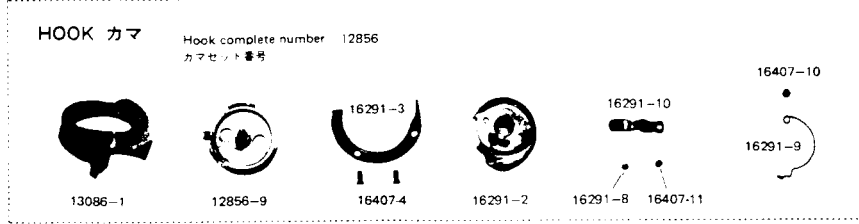

SINGER
238B27BK,28BK,27BLK,28BLK

GAUGE LIST FOR 27BK, 28BK
27BK, 28BK ゲージ表

common use for 27BK, 28BK 27BK, 28BK 共通ゲージ			for 27BLK 27BLK 用	for 28BLK 28BLK 用	
needle clamp 針株	needle plate 針板	feed dog 送り歯	presser foot 押し足	lifting presser foot 外押式	vibrating presser foot 共振式
16295 (1/8")	12211 (1/8")	12221 (1/8")	11212 (1/8")	10182 (1/8")	16522 (1/8")
16296 (3/16")	12213 (3/16")	12223 (3/16")	11213 (3/16")	10183 (3/16")	16523 (3/16")
16297 (7/32")	10364 (7/32")	10394 (7/32")	10164 (7/32")	10184 (7/32")	16524 (7/32")
16236 (1/4")	12216 (1/4")	12226 (1/4")	11214 (1/4")	10185 (1/4")	16525 (1/4")
16237 (5/16")	10366 (5/16")	10396 (5/16")	11215 (5/16")	10186 (5/16")	16526 (5/16")
16238 (3/8")	10367 (3/8")	10397 (3/8")	11216 (3/8")	10187 (3/8")	16527 (3/8")
16298 (7/16")	10368 (7/16")	10398 (7/16")	10168 (7/16")	10188 (7/16")	16528 (7/16")
16239 (1/2")	10369 (1/2")	10399 (1/2")	10169 (1/2")	10189 (1/2")	16529 (1/2")
16303 (5/8")	12240 (5/8")	12250 (5/8")	10171 (5/8")	10191 (5/8")	16531 (5/8")
16304 (3/4")	12241 (3/4")	12251 (3/4")	10172 (3/4")	10192 (3/4")	16532 (3/4")