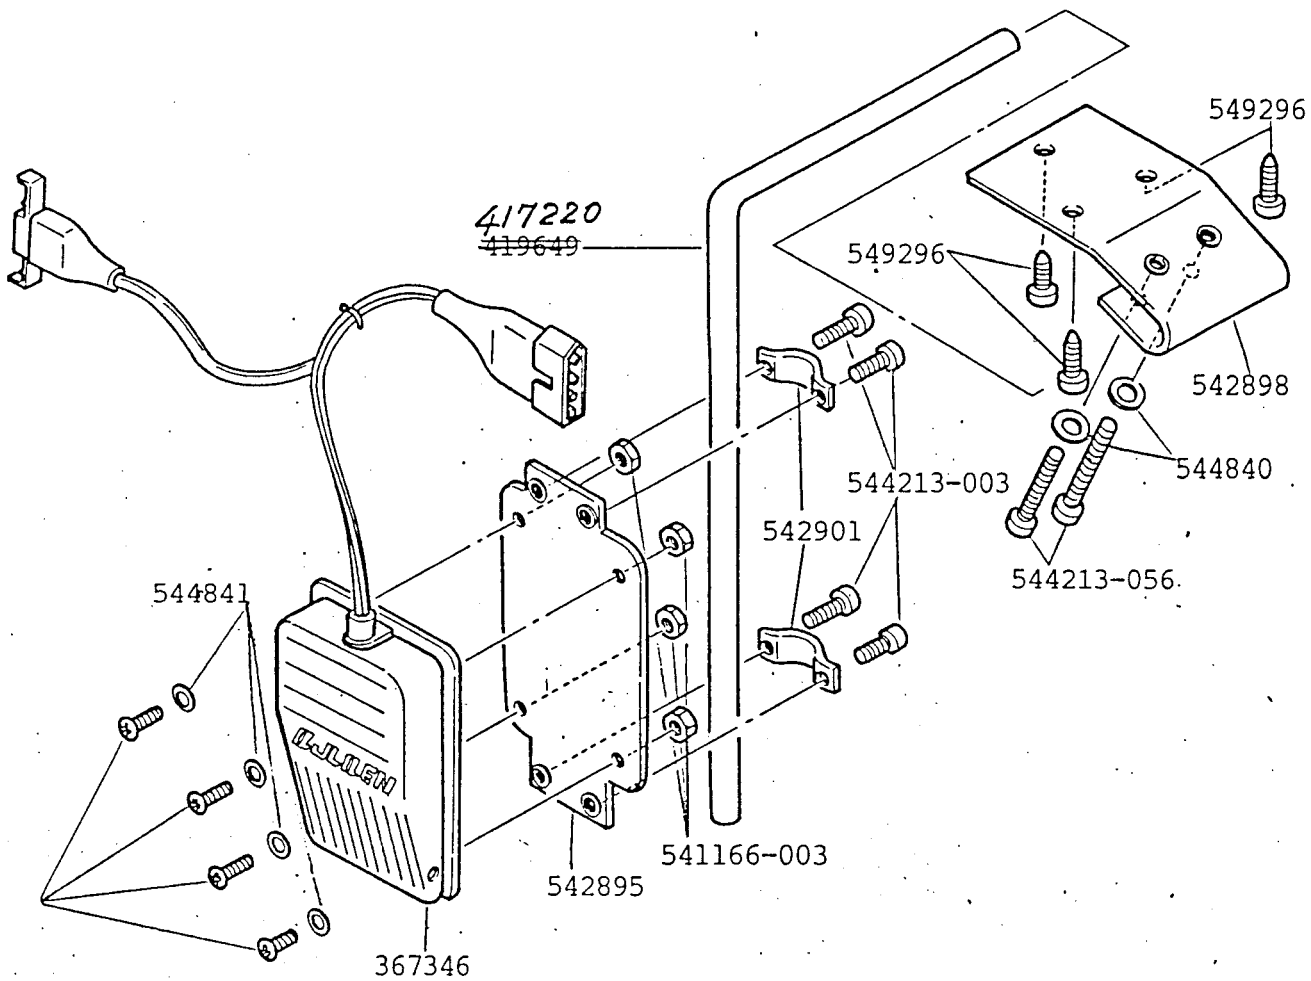

SINGER
211U1121K

SPECIAL PARTS FOR 211U1121K

WHICH DIFFER FROM 211U567KB

PART NO.	DESCRIPTION
367344	Air Cylinder Connection Tube (4)
367347	Foot Lift Air Cylinder
367348	Air Cylinder Base
367349	Presser Bar Lifting Bracket
367350	Foot Lift Plate
367351	Lifting Eccentric Connection Cramp
367352	Lifting Eccentric connection Cramp Stud Screw
367353	Lifting Eccentric Guide Plate
367354	Lifting Eccentric Guide Plate Caller
367355	Lifting Eccentric Connection
367356	Lifting Presser Air Cylinder Connection
367357	Lifting Presser Air Cylinder
367358	Lifting Presser Air Cylinder Hinge Screw
367369	Lifting Presser air Cylinder Bracket
374027	Foot Lifte Plate Set Screw (2)
374106-006	Lifting Eccentric Guide Plate Screw (4)
374107-003	Lifting Presser Air cylinder Bracket Screw
377066	Air Cylinder Connection Foot Lift
377214	Air Cylinder Sleeve (2)
417304	Air Cylinder Base Set Screw (4)
541165-001	Lifting Presser Air Cylinder Hinge Scerw Nut
543805-003	Lifting Eccentric Connection Cramp Stud Screw Nut (2)
543805-004	Lifting Press Air Cylinder Bracket Screw Washer (4)
543805-005	Foot Lifting Plate Set Screw Washer

541166-003

542895

367345

544055

544841

PART NO.	DESCRIPTION
367345	Foot Lifter Knee Switch
367346	Presser Foot Lifter Knee Switch
419649 417220	Knee Switch Frame Shaft (2)
541166-003	Knee Switch Set Screw Nut (8)
542895	Knee Switch Base Plate (2)
542898	Knee Switch Frame Shaft Holder (2)
542901	Knee Switch Base Plate Holder (4)
544055	Knee Switch Set Screw (8)
544213-003	Knee Switch Base Plate Holder Screw (8)
544213-056	Knee Switch Fame Shaft Holder Screw (4)
544840	Knee Switch Set Screw Spring Washer (4)
544841	Knee Switch Set Screw Washer (8)
549269	Knee Swtich Frame Shaft Holder Set Screw (6)