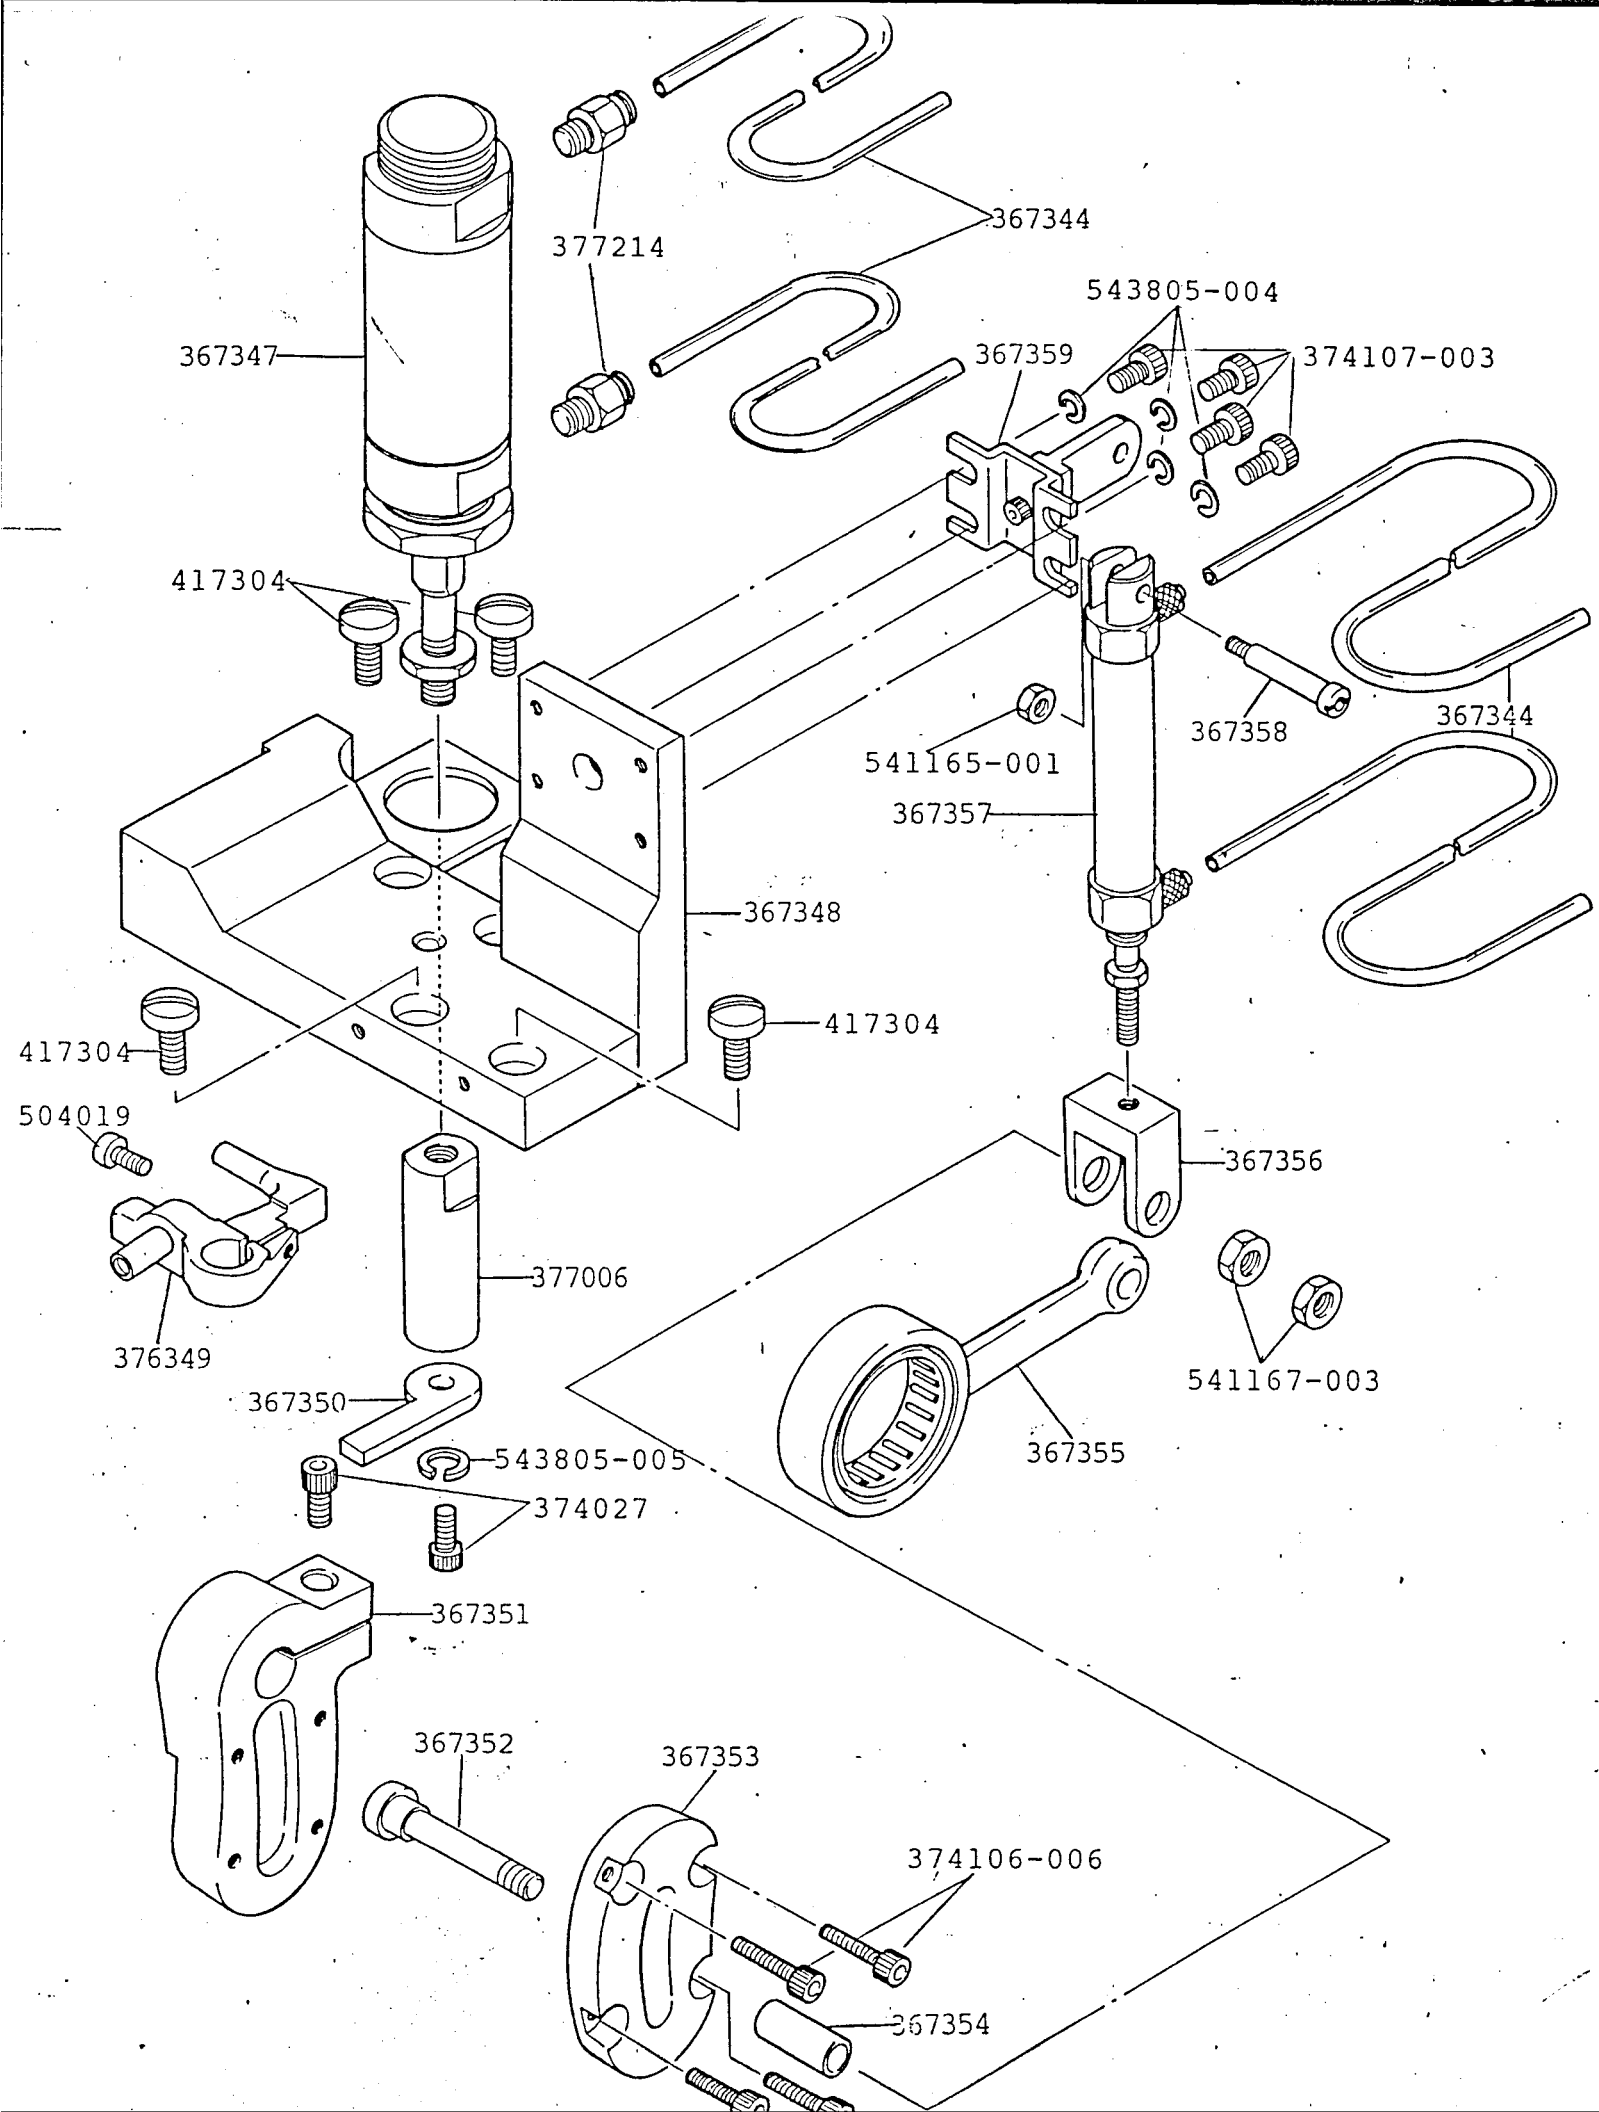

SINGER
211U1121K

SPECIAL PARTS FOR 211U1121K

WHICH DIFFER FROM 211U567KB

PART NO.	DESCRIPTION
367344	Air Cylinder Connection Tube (4)
367347	Foot Lift Air Cylinder
367348	Air Cylinder Base
367349	Presser Bar Lifting Bracket
367350	Foot Lift Plate
367351	Lifting Eccentric Connection Cramp
367352	Lifting Eccentric connection Cramp Stud Screw
367353	Lifting Eccentric Guide Plate
367354	Lifting Eccentric Guide Plate Caller
367355	Lifting Eccentric Connection
367356	Lifting Presser Air Cylinder Connection
367357	Lifting Presser Air Cylinder
367358	Lifting Presser Air Cylinder Hinge Screw
367369	Lifting Presser air Cylinder Bracket
374027	Foot Lifte Plate Set Screw (2)
374106-006	Lifting Eccentric Guide Plate Screw (4)
374107-003	Lifting Presser Air cylinder Bracket Screw
377066	Air Cylinder Connection Foot Lift
377214	Air Cylinder Sleeve (2)
417304	Air Cylinder Base Set Screw (4)
541165-001	Lifting Presser Air Cylinder Hinge Scerw Nut
543805-003	Lifting Eccentric Connection Cramp Stud Screw Nut (2)
543805-004	Lifting Press Air Cylinder Bracket Screw Washer (4)
543805-005	Foot Lifting Plate Set Screw Washer

541166-003

542895

367345

544055

544841

PART NO.	DESCRIPTION
367345	Foot Lifter Knee Switch
367346	Presser Foot Lifter Knee Switch
419649 417220	Knee Switch Frame Shaft (2)
541166-003	Knee Switch Set Screw Nut (8)
542895	Knee Switch Base Plate (2)
542898	Knee Switch Frame Shaft Holder (2)
542901	Knee Switch Base Plate Holder (4)
544055	Knee Switch Set Screw (8)
544213-003	Knee Switch Base Plate Holder Screw (8)
544213-056	Knee Switch Fame Shaft Holder Screw (4)
544840	Knee Switch Set Screw Spring Washer (4)
544841	Knee Switch Set Screw Washer (8)
549269	Knee Swtich Frame Shaft Holder Set Screw (6)