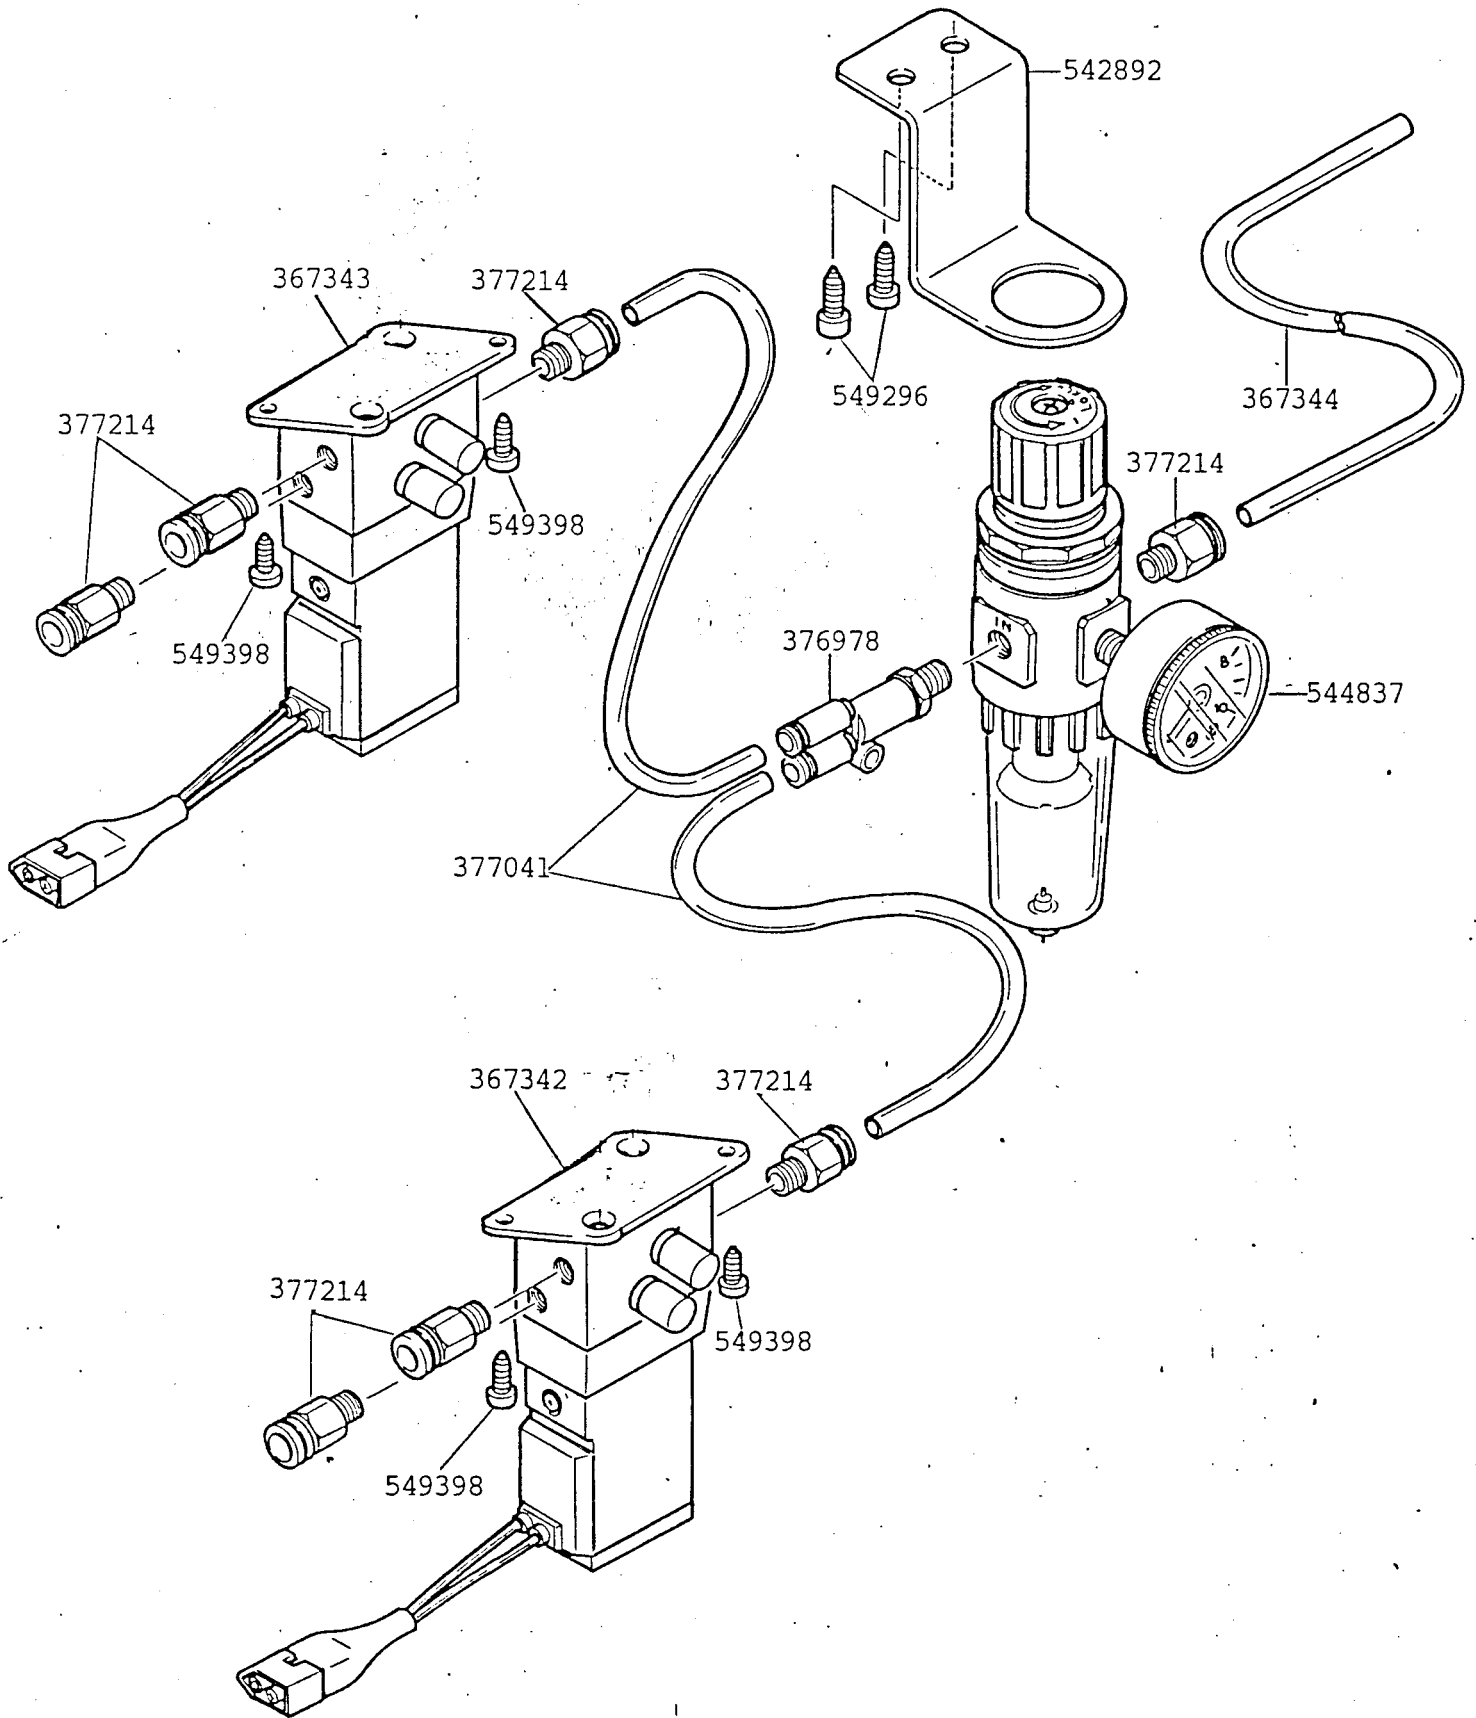

541166-003

542895

367345

544055

544841

PART NO.	DESCRIPTION
367345	Foot Lifter Knee Switch
367346	Presser Foot Lifter Knee Switch
419649 417220	Knee Switch Frame Shaft (2)
541166-003	Knee Switch Set Screw Nut (8)
542895	Knee Switch Base Plate (2)
542898	Knee Switch Frame Shaft Holder (2)
542901	Knee Switch Base Plate Holder (4)
544055	Knee Switch Set Screw (8)
544213-003	Knee Switch Base Plate Holder Screw (8)
544213-056	Knee Switch Fame Shaft Holder Screw (4)
544840	Knee Switch Set Screw Spring Washer (4)
544841	Knee Switch Set Screw Washer (8)
549269	Knee Swtich Frame Shaft Holder Set Screw (6)

PART NO.	DESCRIPTION
367342	Foot Lift Solenoide Valve
367343	Presser Foot Lifter Solenoide Valve
367344	Filter Regulator Sleeve Tube
376978	Filter Regulator Divided Sleeve
377214	Solenoide Valve Sleeve (7)
542892	Filter Regulator Bracket
544837	Filter Regulator
549296	Filter Regulator Bracket Set Screw (2)
549398	Solenoide Valve Set Screw (4)