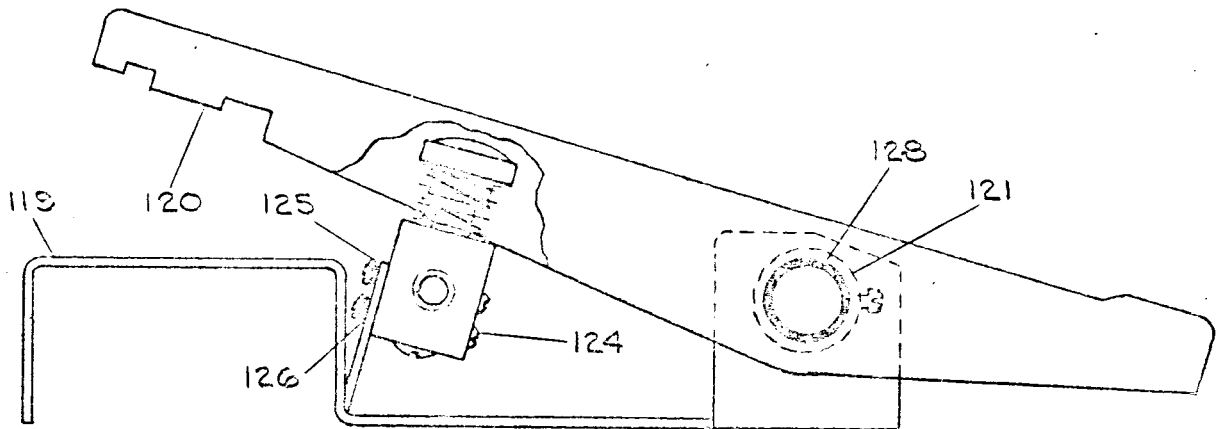

SINGER
421W

FOOT CONTROL ASSEMBLY COMPLETE
PART N^o 491739
ITEM N^o 001

FOOT CONTROL ASSEMBLY COMPLETE

PART NO. 491739

ITEM NO. 001

<u>ITEM NO.</u>	<u>DESCRIPTION</u>	<u>PART NO.</u>
119	Foot Switch Bracket	2-491733
120	Foot Pedal (Singer)	152168
121	Foot Pedal Pivot Clamp, (2 Required)	1-492299-001
122	Spring, First Stage, Outer Nest	1-492092
123	Spring, Second Stage, Inner Nest	1-492079
124	Valve Fastening Screw, (2 Required) #6-32 by 1/4 Pan Head	1-788816-006
125	Valve Fastening Nut, (2 Required) #6-32	1-051795-000
126	Valve Fastening Lockwasher, #6, (2 Required)	1-703473-066
127	Tubing, 1/4 O.D. by 42 Long, (3 Required)	1-811750-005
128	Foot Pedal Pivot	1-491350
498	Male Elbow, 1/8 NPT by 1/4 Tube	494176-011
505	Marking Tape, red	494373-007
520	Marking Tape, yellow	494373-009
524	Valve, (Includes Items No. 122 and 123)	494155-002
525	Hex Nipple, 1/8 NPT, (2 Required)	494176-018
526	Female Elbow, 1/8 NPT by 1/4 tube, (2 Required)	494176-012
527	Union, 1/4 tube, (3 Required)	494176-003
528	Nut with Sleeve, 1/4 tube	494176-041
529	Marking Tape, blue	494373-002