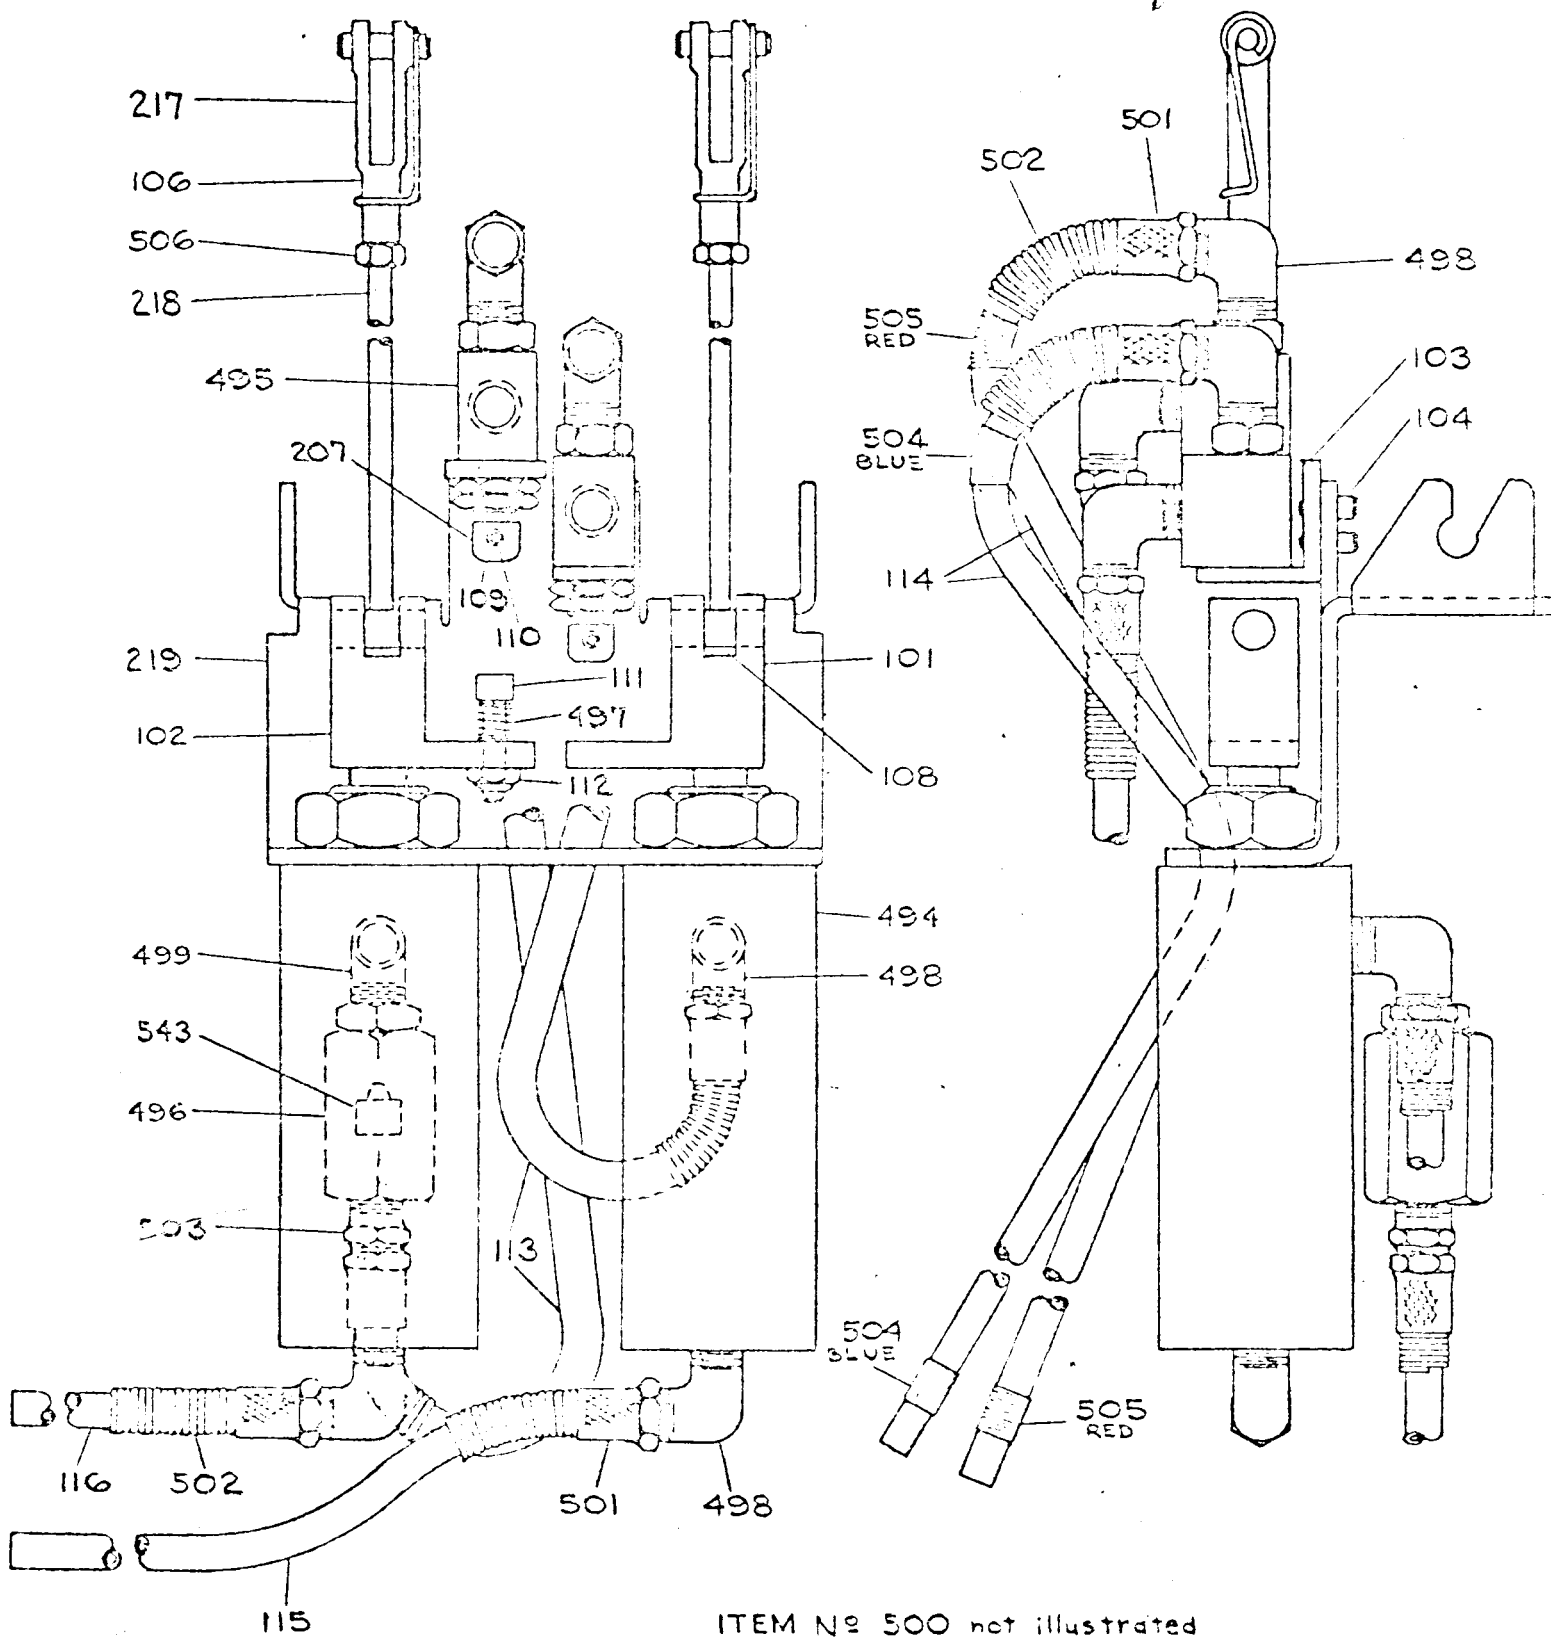

CYLINDER AND VALVE ASSEMBLY COMPLETE
PART N° 492326-001
ITEM N°. 034

ONE SHEET Valve #492062

CYLINDER AND VALVE ASSEMBLY COMPLETE

PART NO. 492326-001

ITEM NO. 034

<u>ITEM NO.</u>	<u>DESCRIPTION</u>	<u>PART NO.</u>
101	Clevis Actuator R. H.	1-491779-001
102	Clevis Actuator L. H.	1-491779-002
103	Valve Support Bracket (2 Required)	1-491780
104	Valve Support Bracket Fastening Screw (4 Req'd.) #6-32 x 1/4 Hex Socket Cap Screw	1-930758-009
106	Clevis with Pin Retainer (2 Required)	1-491654
108	Clevis Rod Support Shaft (2 Required)	1-491977
109	Valve Stop Button (2 Required)	1-491781-002
110	Valve Stop Button Set Screw (2 Required) #6-32 by 1/8 hex socket set screw	1-930590-006
111	Hex Socket Head Shoulder Screw #10-24 by 3/4 long shoulder	2-811743-001
112	Hex Nut, #10-24 Elastic Stp Nut	1-703477-060
113	Tubing, 1/4 O.D. by 11 1/2 long (2 Required)	1-811750-002
114	Tubing, 1/4 O.D. by 32 long (2 Required)	1-811750-001
115	Tubing, 1/4 O.D. by 18 long	1-811750-004
116	Tubing 1/4 O.D. by 24 long	1-811750-003
207	Valve Stop Button with Set Screw (Includes Item No. 109 and 110)	1-491781-003
217	Rod and Clevis Assembly, (2 Required) (Includes Item No. 106, 218, and 506)	1-492152-002
218	Clevis Rod, 7 in. long, (2 Required)	1-491976-002
219	Cylinder Support Bracket	3-491782-002
494	Air Cylinder (2 Required)	494156-001
495	Three Way Valve (2 Required)	494161-001
496	Quick Dump Valve	494197-003
497	Spring	494179-002
498	Male Elbow, 1/8 NPT by 1/4 Tube (& Required)	494176-011
499	Male Elbow, 1/8 NPT	494201-001
500	Sleeve, 1/4 tube (8 Required)	494176-007
501	Spring Guard Nut, 1/4 Tube (8 Required)	494176-008
502	Spring Tubing Guard (8 Required)	494176-001
503	Male Connector, 1/8 NPT by 1/4 tube	494176-010
504	Marking Tape, light blue	494373-005
505	Marking Tape, red	494373-007
506	Clevis Hex Nut, Singer #1521 (2 Required)	494371-001
543	Neoprene Poppet	494179-004