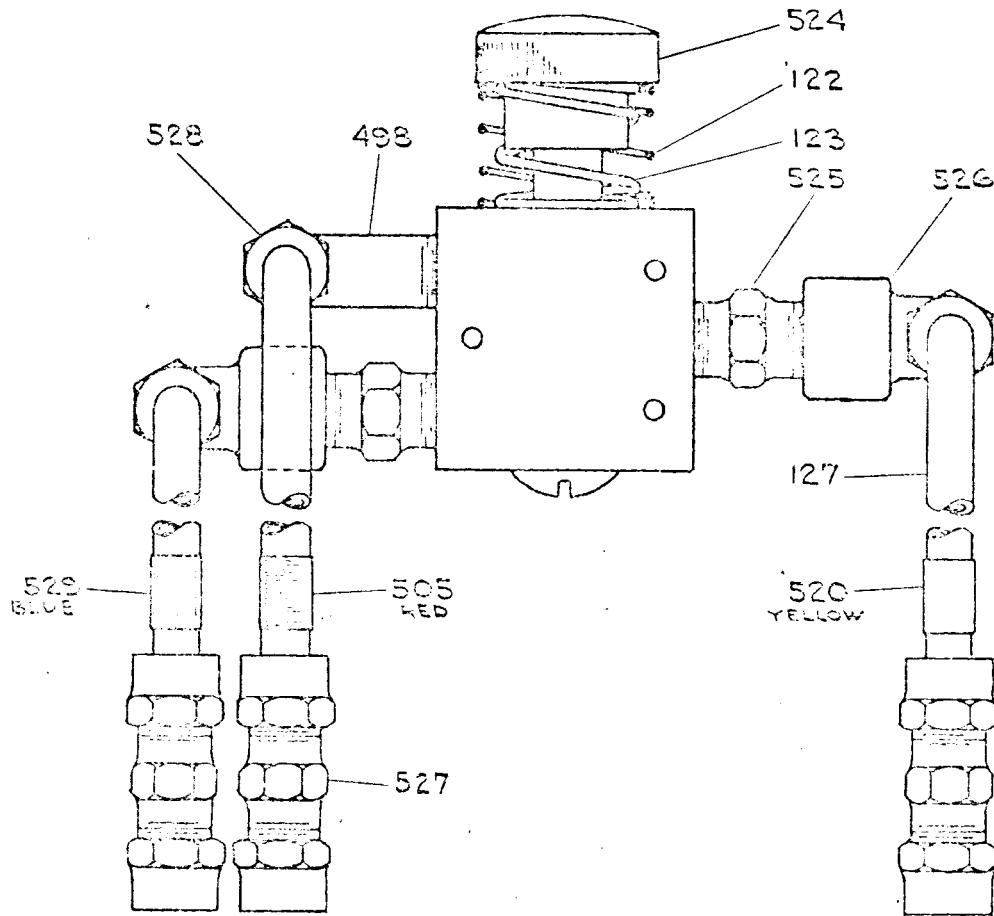

SINGER
421W

FOOT CONTROL ASSEMBLY COMPLETE
PART N^o 491739
ITEM N^o 001

FOOT CONTROL ASSEMBLY COMPLETE

PART NO. 491739

ITEM NO. 001

<u>ITEM NO.</u>	<u>DESCRIPTION</u>	<u>PART NO.</u>
119	Foot Switch Bracket	2-491733
120	Foot Pedal (Singer)	152168
121	Foot Pedal Pivot Clamp, (2 Required)	1-492299-001
122	Spring, First Stage, Outer Nest	1-492092
123	Spring, Second Stage, Inner Nest	1-492079
124	Valve Fastening Screw, (2 Required) #6-32 by 1/4 Pan Head	1-788816-006
125	Valve Fastening Nut, (2 Required) #6-32	1-051795-000
126	Valve Fastening Lockwasher, #6, (2 Required)	1-703473-066
127	Tubing, 1/4 O.D. by 42 Long, (3 Required)	1-811750-005
128	Foot Pedal Pivot	1-491350
498	Male Elbow, 1/8 NPT by 1/4 Tube	494176-011
505	Marking Tape, red	494373-007
520	Marking Tape, yellow	494373-009
524	Valve, (Includes Items No. 122 and 123)	494155-002
525	Hex Nipple, 1/8 NPT, (2 Required)	494176-018
526	Female Elbow, 1/8 NPT by 1/4 tube, (2 Required)	494176-012
527	Union, 1/4 tube, (3 Required)	494176-003
528	Nut with Sleeve, 1/4 tube	494176-041
529	Marking Tape, blue	494373-002