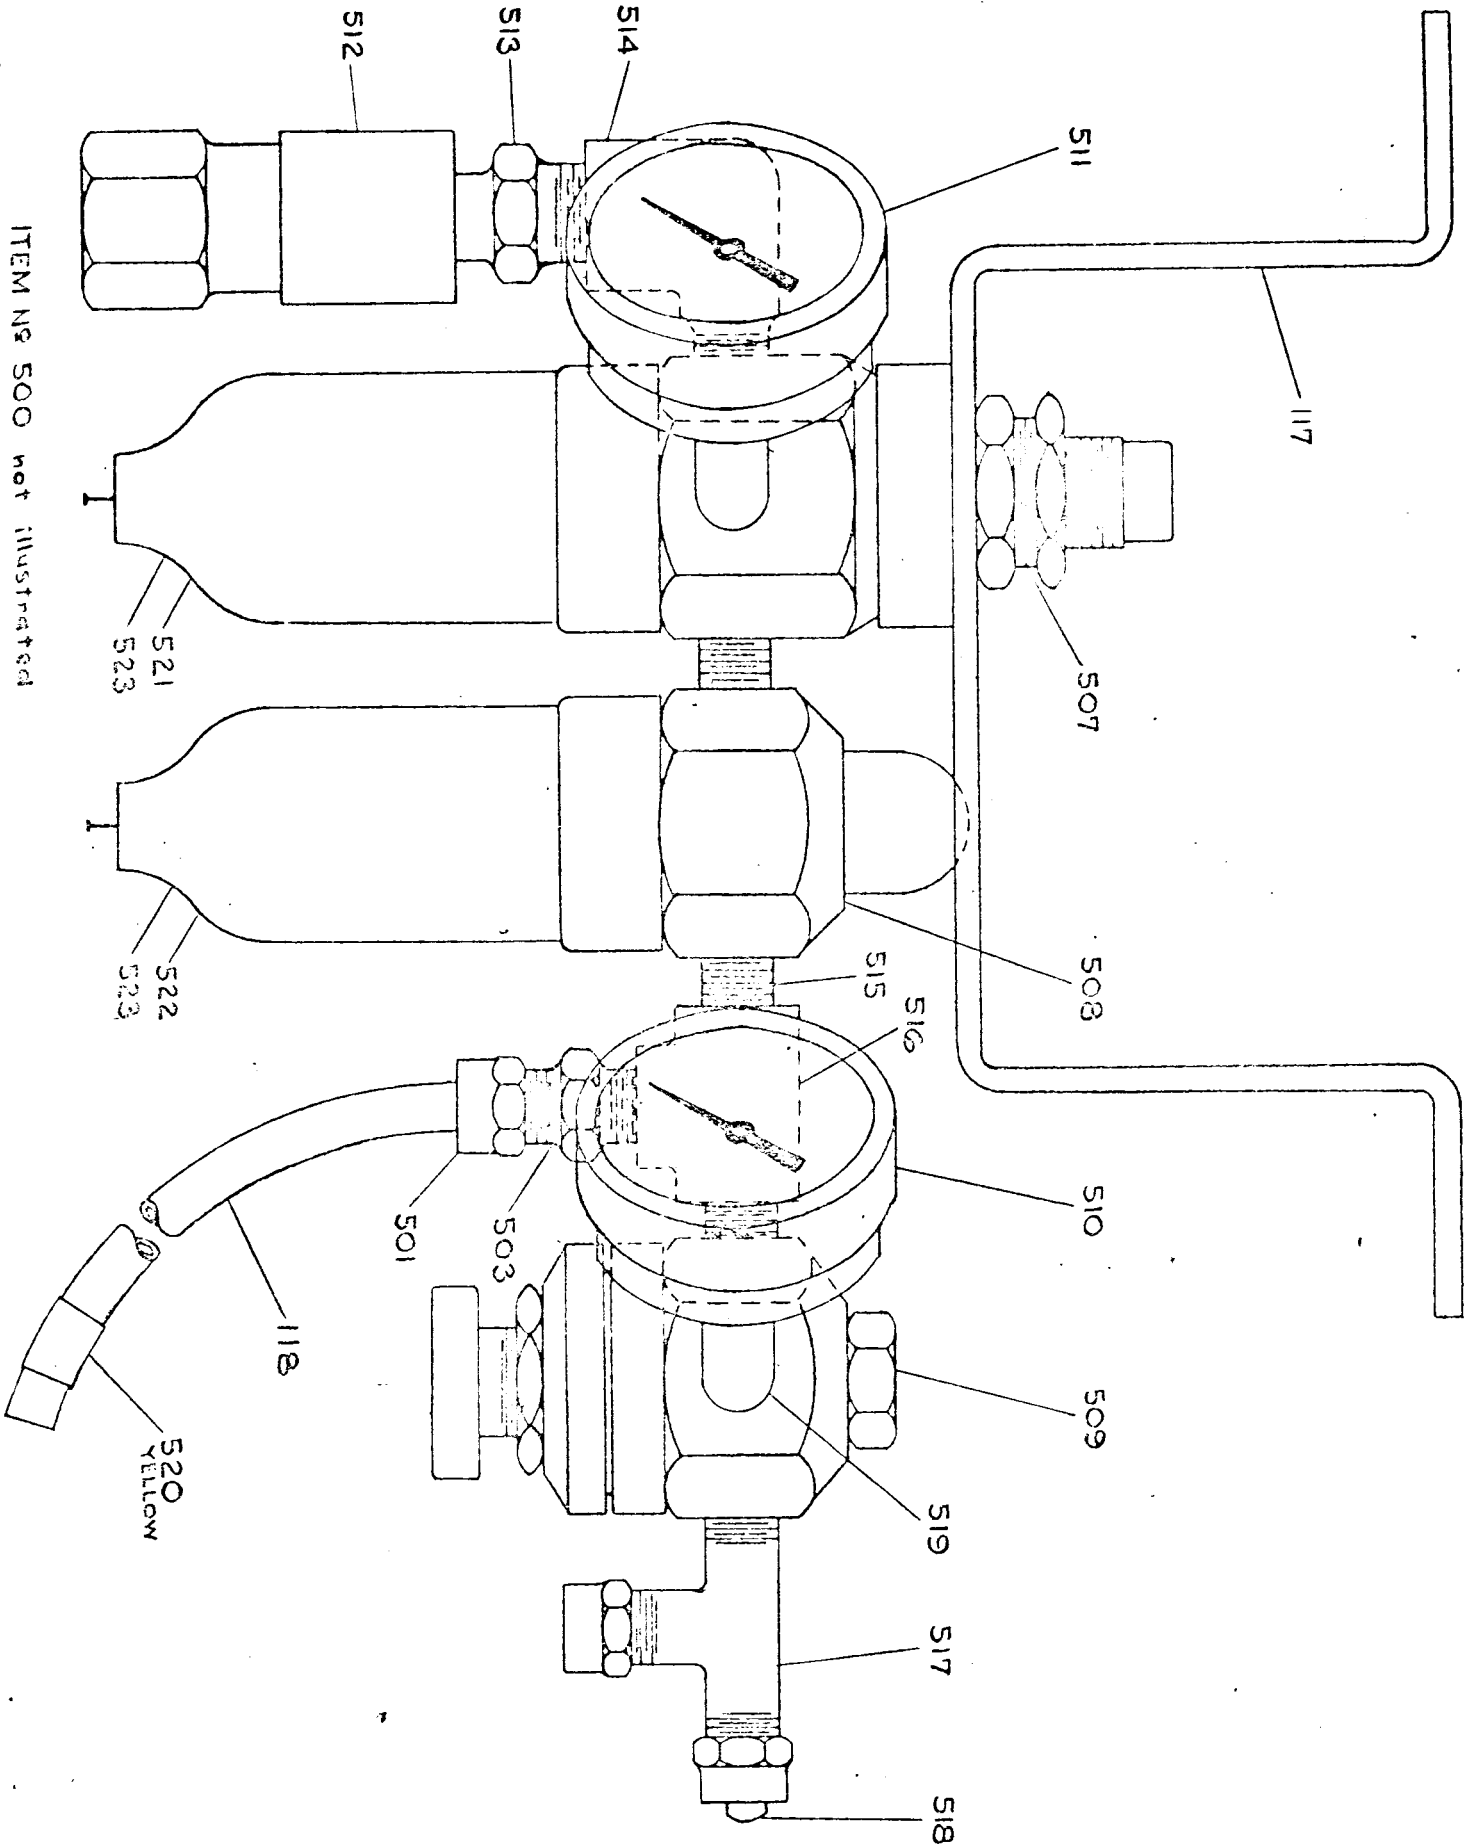

FILTER-LUBRICATOR-REGULATOR ASSEMBLY COMPLETE

PART NO 492109

ITEM NO 002

ITEM NO 500 not illustrated

FILTER - LUBRICATOR - REGULATOR ASSEMBLY COMPLETE

PART NO. 492109

ITEM NO. 002

<u>ITEM NO.</u>	<u>DESCRIPTION</u>	<u>PART NO.</u>
117	Support Bracket	2-492772
118	Tubing, 1/4 O.D. by 7 long	1-811750-014
500	Sleeve, 1/4 tube	494176-007
501	Nut, 1/4 tube	494176-008
503	Male Connector, 1/8 NPT by 1/4 tube	494176-010
507	Filter - Regulator	494208-006
508	Lubricator	494208-004
509	Regulator, (Air Spring)	494208-003
510	Air Gauge, 0-30PSI	494263-001
511	Air Gauge, 0-160 PSI	494263-002
512	Female Qwik Change Disconnect	494171-001
513	Male Qwik Change Disconnect	494171-002
514	Reducing Street Elbow (1/8 Male NPT by 1/4 Female NPT)	494176-005
515	Close Nipple, 1/8 NPT, (3 Required)	494176-003
516	Female Tee, 1/8 NPT	494176-002
517	Male Run Tee, 1/4 tube by 1/8 NPT	494176-013
518	Plug, 1/4 tube	494176-006
519	Street Elbow, 45°, 1/8 NPT, (2 Required)	494176-004
520	Marking Tape, yellow	494373-009
521	Filter Bowl Only, NORGREN	494187-013
522	Lubricator Bowl Only, NORGREN	494187-014
523	Filter or Lubricator Bowl Only, WILKERSON	494208-009

REPAIR KITS

---	For NORGREN Lubricator	494187-022
---	For NORGREN Filter	494187-023