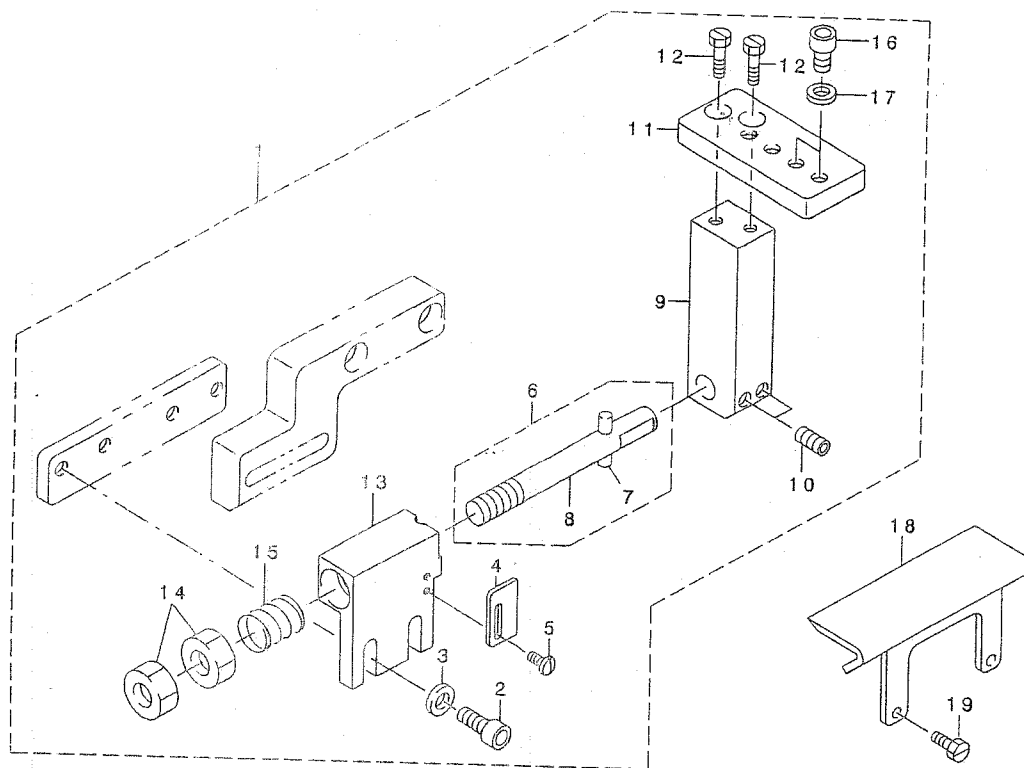

20. SPECIAL ORDER PARTS COMPONENTS

特別注文部品

REF.NO	NOTE	PART NO.	DESCRIPTION	Qty
1		311-41658	RULER FITTING BASE WHOLE ASM.	1
2		311-63306	SCREW (M6X1-15) 62	(2)
3		311-74006	WASHER	(2)
4		311-41807	STOPPER	(1)
5		311-65707	SCREW (M3X0.5-2) 40	(2)
6		311-41955	RULER FITTING BASE SHAFT ASM.	(1)
7		311-77306	SPRING PIN	(1)
8		311-41906	RULER FITTING BASE SHAFT	(1)
9		311-42003	RULER FITTING BASE 5	(1)
10		311-70301	SCREW (M6X1-6) 82	(2)
11		311-41609	RULER FITTING BASE 3	(1)
12		311-63108	SCREW (M5X0.8-10) 62	(2)
13		311-41708	RULER FITTING BASE 4	(1)
14		311-72208	NUT	(2)
15		311-42201	CUTTER LOWER SPRING	(1)
16		311-63702	SCREW (M6X1-10) 62	(2)
17		311-74006	WASHER	(2)
18		311-42102	AUXILIARY COVER	1
19		311-61706	SCREW (M4X0.7-5.4) 60	2