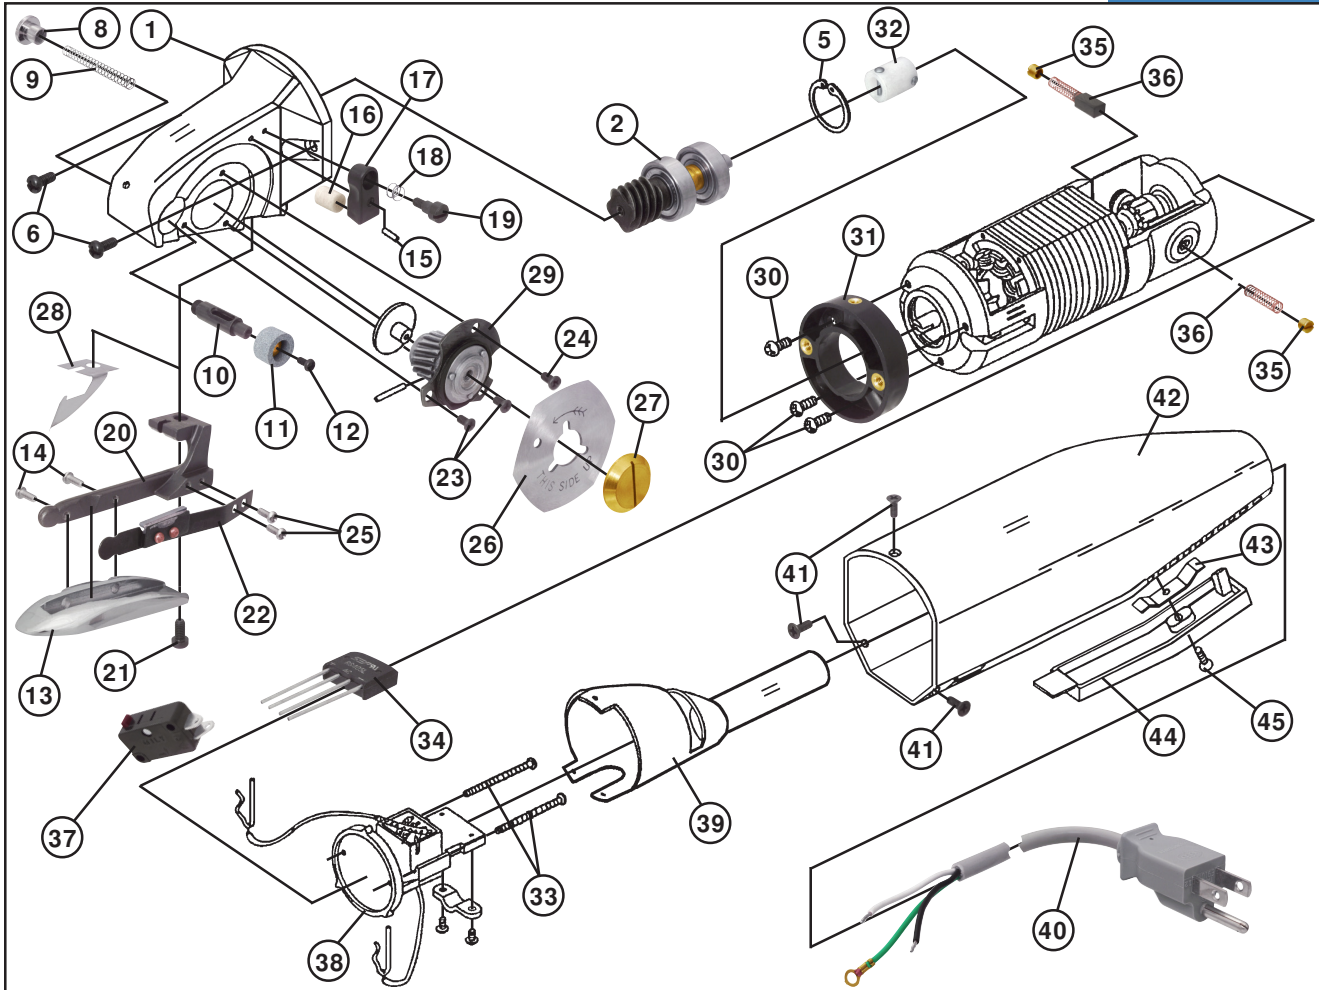

# Parts For Hercules Electric Shears

No.	Ref.	Description	Style No.
H100	1	Gear Case .....	
14472	2	Worm Gear & Bearing Assembly .....	#H101
H104	5	Retaining Ring .....	
14477	6	Gear Case to Body Screw .....	#H105
14479	8	Sharpener Cap .....	#H107
14480	9	Sharpener Spring .....	#H108
14481	10	Sharpener Shaft .....	#H109
14482	11	Sharpener Stone .....	#H110
14483	12	Stone Screw .....	#H111
14484	13	Shoe .....	#H112
14485	14	Shoe Screw .....	#H113
H114	15	Oiler Support Pin .....	
18263	16	Oiler Felt .....	#H115
18262	17	Oiler Housing .....	#H116
14490	18	Oiler Spring .....	#H117
14491	19	Oiler Screw .....	#H118
14492	20	Leg .....	#H119
14520	21	Leg Screw .....	#H120
14493	22	Cutting Blade w/Carbide .....	#H121
14494	23	Knife Support to Case Screw .....	#H122

No.	Ref.	Description	Style No.
14495	24	Knife Support Screw .....	#H123
14496	25	Cutting Blade Screw .....	#H124
14518	26	Hexagonal Knife .....	#H125
18267	27	Knife Lock Screw .....	#H126
14498	28	Teacher Lash .....	#H127
14499	29	Helix Gear Assembly .....	#H128
H129	30	Disc Screw .....	
14501	31	Disc .....	#H130
18265	32	Shaft Coupling .....	#H131
H132	33	Micro-Switch Housing Screw .....	
14517	34	Bridge Rectifier (110 Volt) .....	#H133
H145-220V	34	Bridge Rectifier (220 Volt) .....	
10950	35	Motor Brush Screw .....	#H134
14506	36	Motor Brush .....	#H135
14507	37	Micro-Switch .....	#H136
H137	38	Micro-Switch Housing .....	
H138	39	Sheath .....	
14510	40	Power Supply Cable (110 Volt Only - See Note) .....	#H139
14511	41	Housing Mounting Screw .....	#H140
H141	42	Housing .....	
H142	43	On/Off Handle Spring .....	
H143	44	On/Off Handle .....	
H144	45	On/Off Handle Screw .....	