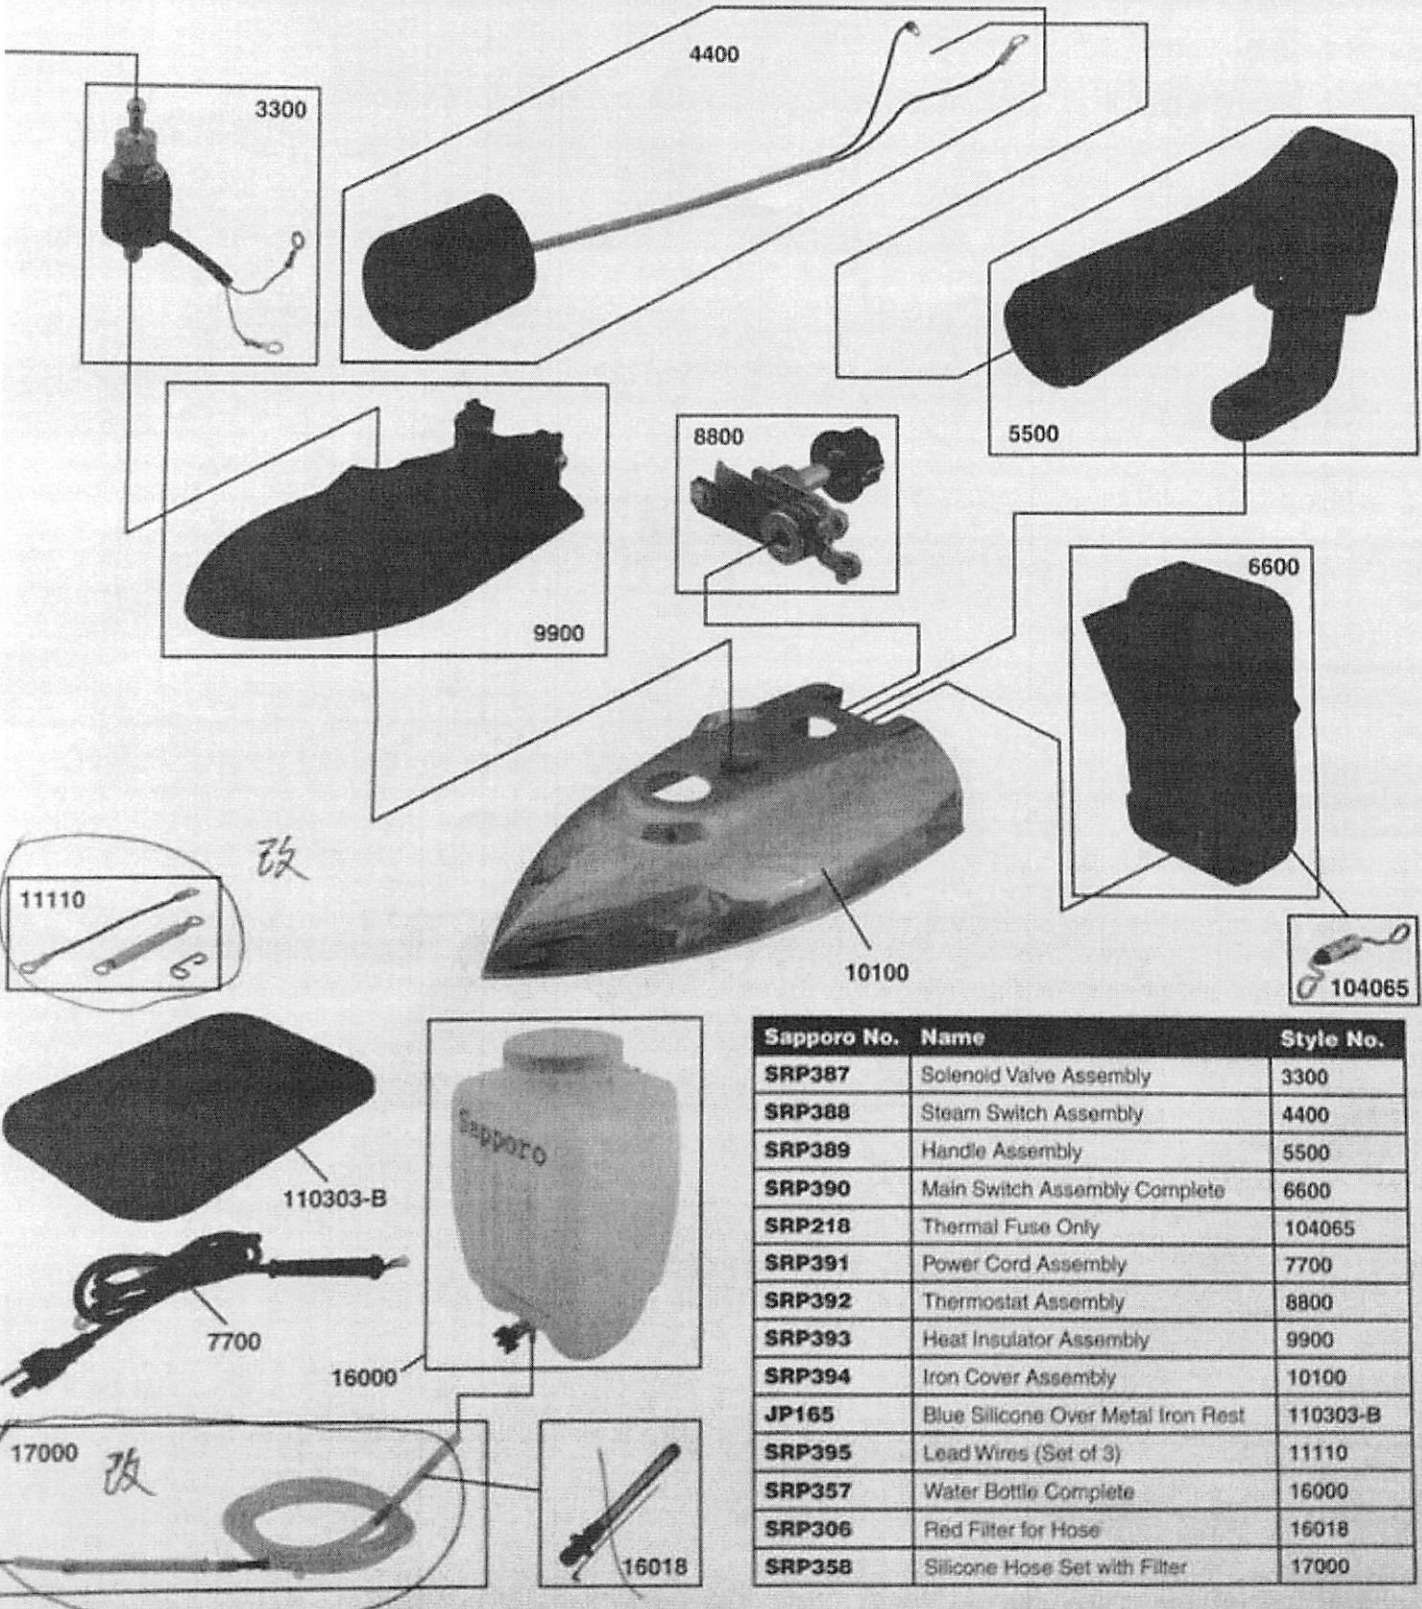

## PARTS LIST FOR MODEL SP-527

Sapporo No.	Name	Style No.
SRP387	Solenoid Valve Assembly	3300
SRP388	Steam Switch Assembly	4400
SRP389	Handle Assembly	5500
SRP390	Main Switch Assembly Complete	6600
SRP218	Thermal Fuse Only	104065
SRP391	Power Cord Assembly	7700
SRP392	Thermostat Assembly	8800
SRP393	Heat Insulator Assembly	9900
SRP394	Iron Cover Assembly	10100
JP165	Blue Silicone Over Metal Iron Rest	110303-B
SRP395	Lead Wires (Set of 3)	11110
SRP357	Water Bottle Complete	16000
SRP306	Red Filter for Hose	16018
SRP358	Silicone Hose Set with Filter	17000